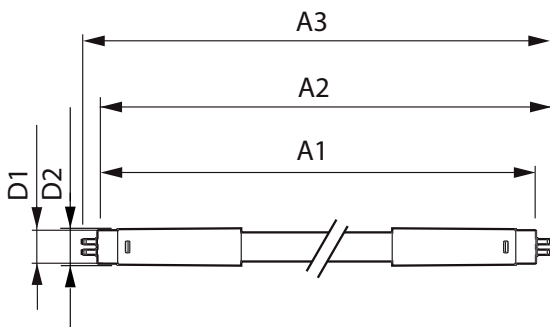

MASTER LEDtube InstantFit HF T5

Mechanical and Housing

Bulb Material	Glass
Product Length	1500 mm

Approval and Application

Energy Efficiency Label	A++
Energy Saving Product	Yes
Approval Marks	TUV CE marking RoHS compliance KEMA Keur certificate
Energy Consumption kWh/1000 h	24 kWh

Product Data

Full product code	871869674339300
Order product name	Master LEDtube HF 1500mm HE 20W 865 T5
EAN/UPC - Product	8718696743393
Order code	74339300
Numerator - Quantity Per Pack	1
Numerator - Packs per outer box	10
Material Nr. (12NC)	929001391502
Net Weight (Piece)	0.200 kg

Dimensional drawing

TLED 1500mm 230V17W-35W 2600lm 160D 650

Product	D1	D2	A1	A2	A3
Master LEDtube HF 1500mm HE 20W 865 T5	15.5 mm	18.8 mm	1449 mm	1456.1 mm	1463.2 mm

Photometric data

LEDtube 1500mm 20W G5 865 3000lm