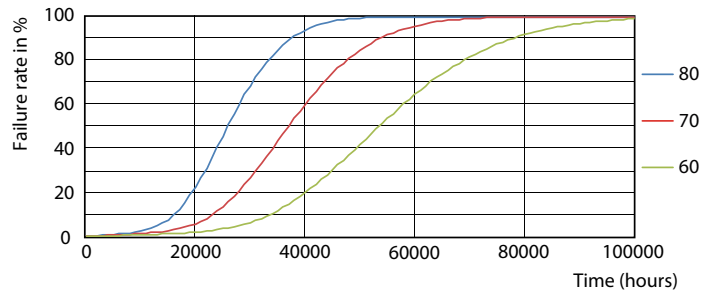

MASTER LEDtube InstantFit HF

Photometric data

Lifetime

8W G13