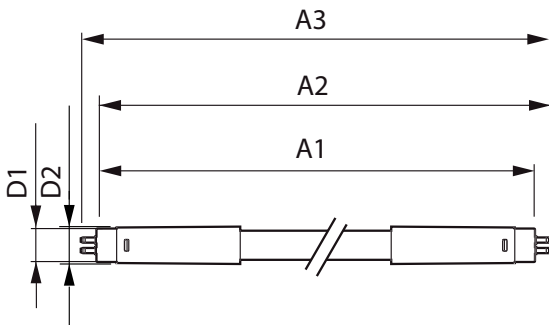

MASTER LEDtube InstantFit HF

T-Ambient (Min)	-20 °C
T-Storage (Max)	65 °C
T-Storage (Min)	-40 °C
T-Case Maximum (Nom)	60 °C

Controls and Dimming

Dimmable	No

Mechanical and Housing

Bulb Material	Plastic
Product Length	600 mm

Approval and Application

Energy Efficiency Label	A+
Energy Saving Product	Yes

Approval Marks	RoHS compliance TUV CE marking KEMA Keur certificate

Energy Consumption kWh/1000 h	10 kWh

Product Data

Full product code	871869674353900
Order product name	MASTER LEDtube HF 600mm HO 8W830 T8
EAN/UPC - Product	8718696743539
Order code	74353900
Numerator - Quantity Per Pack	1
Numerator - Packs per outer box	10
Material Nr. (12NC)	929001393102
Net Weight (Piece)	0.160 kg

Dimensional drawing

MAS LEDtube HF 600mm 10.5W830 T8

Product	D1	D2	A1	A2	A3
MASTER LEDtube HF 600mm HO 8W830 T8	25.6 mm	28 mm	588.6 mm	595.7 mm	602.8 mm

Photometric data

8W G13 830 3000K