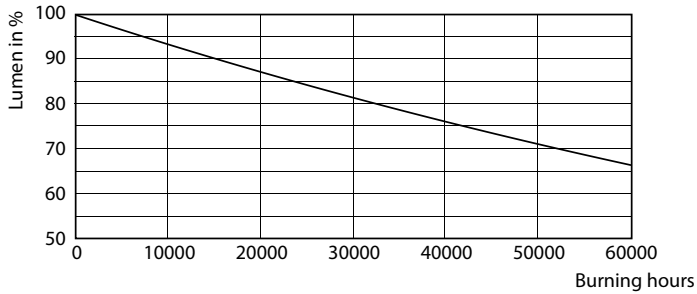

MASTER LEDtube InstantFit HF

Photometric data

Lifetime

8W G13