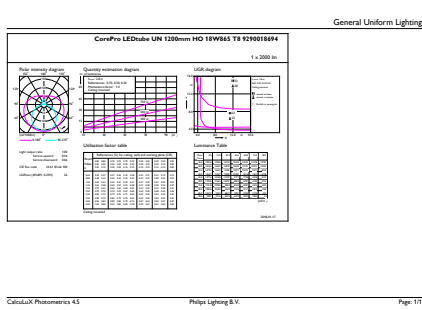

Photometric data

18W G13 865 6500K