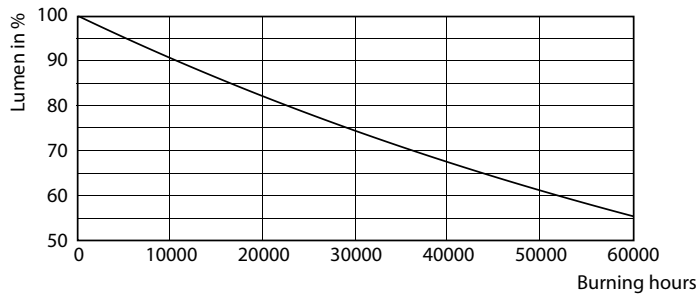

CorePro LED tube Universal T8

Photometric data

18W G13

Lifetime

18W G13

LEDtube COR SLR 18W 30K LifetimeVsTc-LED-LED

18W G13

LEDtube COR SLR 18W 30K LumenVsTc-LMP-LMP