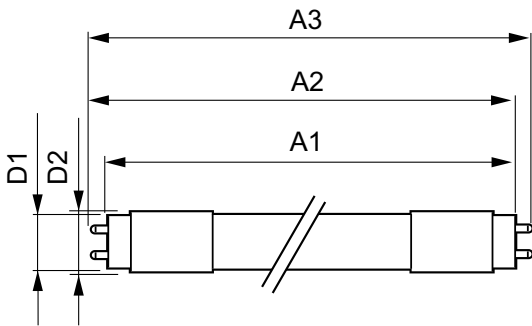

CorePro LED tube Universal T8

T-Case Maximum (Nom)	55 °C
Controls and Dimming	
Dimmable	No
Mechanical and Housing	
Bulb Finish	Frosted
Bulb Material	Glass
Product Length	1200 mm
Bulb Shape	Tube, double-ended
Approval and Application	
Energy Efficiency Class	E
Energy Saving Product	Yes
Approval Marks	RoHS compliance TUV CE marking KEMA Keur certificate

Energy Consumption kWh/1000 h	18 kWh
EPREL Registration Number	403582
Product Data	
Full product code	871869680170300
Order product name	CorePro LEDtube UN 1200mm HO 18W865 T8
EAN/UPC - Product	8718696801703
Order code	80170300
Numerator - Quantity Per Pack	1
Numerator - Packs per outer box	10
Material Nr. (12NC)	929001869402
Net Weight (Piece)	0.215 kg

Dimensional drawing

TLED 1200mm UNV16W-36W 2100lm 6500K