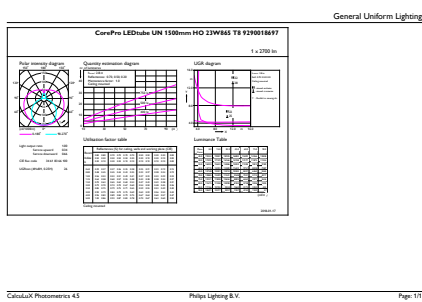

Photometric data

23W G13 865 6500K