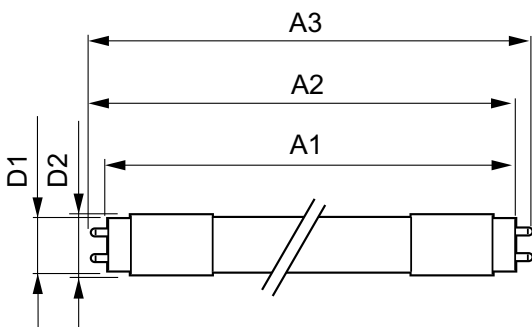

CorePro LED tube Universal T8

T-Case Maximum (Nom)	60 °C
Controls and Dimming	
Dimmable	No
Mechanical and Housing	
Bulb Finish	Frosted
Bulb Material	Glass
Product Length	1500 mm
Bulb Shape	Tube, double-ended
Approval and Application	
Energy Efficiency Class	E
Energy Saving Product	Yes
Approval Marks	RoHS compliance TUV CE marking KEMA Keur certificate

Energy Consumption kWh/1000 h	23 kWh
EPREL Registration Number	403585
Product Data	
Full product code	871869680176500
Order product name	CorePro LEDtube UN 1500mm HO 23W865 T8
EAN/UPC - Product	8718696801765
Order code	80176500
Numerator - Quantity Per Pack	1
Numerator - Packs per outer box	10
Material Nr. (12NC)	929001869702
Net Weight (Piece)	0.270 kg

Dimensional drawing

TLED 1500mm UNV24W-54W 3100lm 6500K