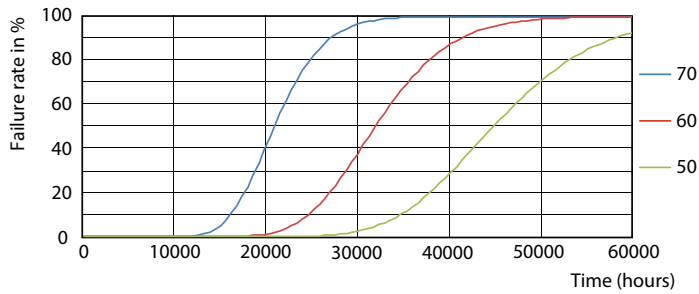

CorePro LED tube Universal T8

Photometric data

Lifetime

LEDtube COR SLR 23W 30K LumenVsTc-LMP-LMP

18W G13