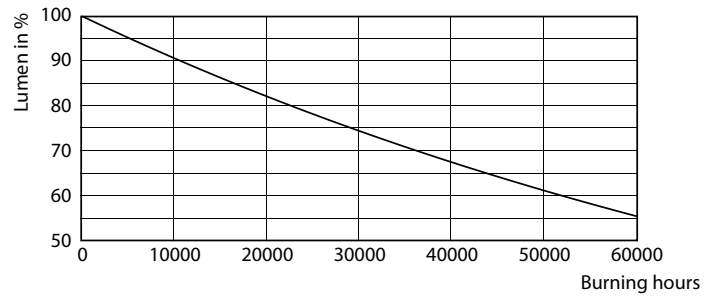

CorePro LED tube Universal T8

Photometric data

Lifetime

LEDtube COR SLR 23W 30K FailureRate-LED-LED

18W G13

18W G13