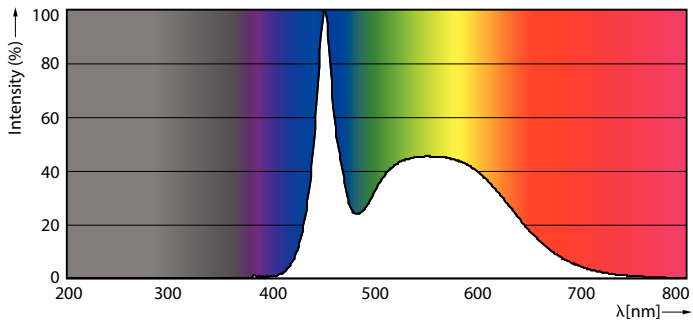

CorePro LEDtube EM/Mains

Photometric data