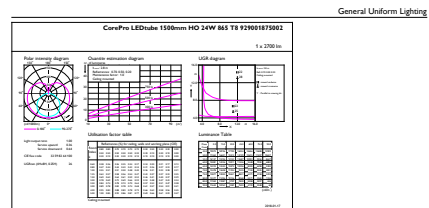

Calculux Photonics 4.5 Philips Lighting B.V. Page 1/1

24W G13 865 6500K