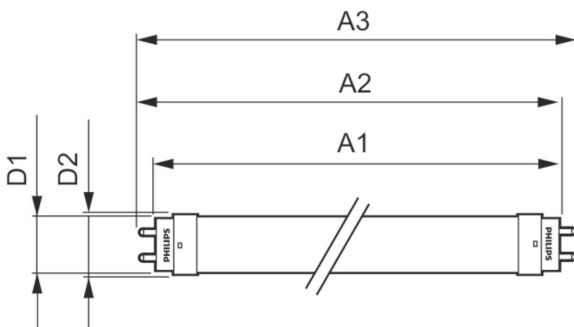

CorePro LEDtube EM/Mains

Mechanical and housing

Bulb Material	Glass
Product Length	1500 mm
Bulb Shape	Tube, double-ended

Approval and application

Energy Efficiency Class	E
Energy Saving Product	Yes
Approval Marks	CE marking RoHS compliance KEMA Keur certificate
Energy Consumption kWh/1000 h	24 kWh
EPREL Registration Number	491844

Product data

Full product code	871869680615900
Order product name	CorePro LEDtube 1500mm HO 24W 865 T8
EAN/UPC - Product	8718696806159
Order code	80615900
Numerator - Quantity Per Pack	1
Numerator - Packs per outer box	10
Material Nr. (12NC)	929001875002
Net Weight (Piece)	0.270 kg

Dimensional drawing

CorePro LEDtube 1500mm HO 24W 865 T8

Product	D1	D2	A1	A2	A3
CorePro LEDtube 1500mm HO 24W 865 T8	25.7 mm	28 mm	1500 mm	1507.1 mm	1514.2 mm