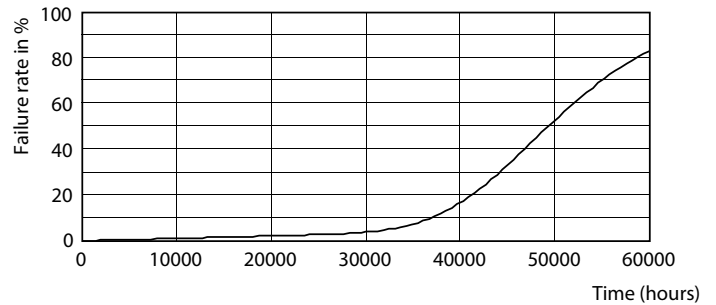

Product data

General Information	
Cap-Base	E27 [E27]
EU RoHS compliant	Yes
Nominal Lifetime (Nom)	50000 h
Switching Cycle	50000X
Technical Type	35-70W
Flux measurement reference	Sphere
Light Technical	
Colour Code	730 [CCT of 3000K]
Luminous Flux (Nom)	5500 lm
Colour Designation	White (WH)
Colour Temperature, horizontal (Nom)	3000 K
Luminous Efficacy (rated) (Nom)	157.00 lm/W
Color Consistency	<6
Colour Rendering Index horiz (Nom)	70
LLMF At End Of Nominal Lifetime (Nom)	70 %

TrueForce LED Public (Road – SON)

Photometric data

LED TForce 58-35W E27 others Clear 730 ND

Lifetime

LED TForce 58-35W E27 others Clear 730 ND

LED TForce 58-35W E27 others Clear 730 ND