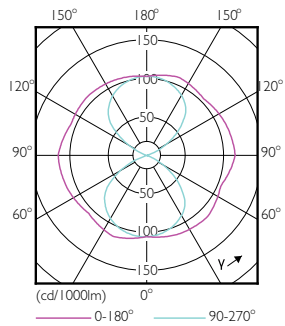

Product data

General Information	
Cap-Base	E27 [E27]
EU RoHS compliant	Yes
Nominal Lifetime (Nom)	50000 h
Switching Cycle	50000X
Technical Type	35-70W
Flux measurement reference	Sphere
Light Technical	
Colour Code	730 [CCT of 3000K]
Luminous Flux (Nom)	5500 lm
Colour Designation	White (WH)
Colour Temperature, horizontal (Nom)	3000 K
Luminous Efficacy (rated) (Nom)	157.00 lm/W
Color Consistency	<6
Colour Rendering Index horiz (Nom)	70
LLMF At End Of Nominal Lifetime (Nom)	70 %

Dimensional drawing

TForce LED EU SON-T 70W 50khrs 3000K

Product	D	C
TrueForce LED Road 55-35W E27 730	61 mm	200 mm

Photometric data

LED TForce 58-35W E27 others Clear 730 ND

LED TForce 58-35W E27 others Clear 730 ND