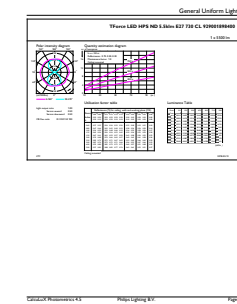

Product data

General Information	
Cap-Base	E27 [E27]
EU RoHS compliant	Yes
Nominal Lifetime (Nom)	50000 h
Switching Cycle	50000X
Technical Type	35-70W
Flux measurement reference	Sphere
Light Technical	
Colour Code	730 [CCT of 3000K]
Luminous Flux (Nom)	5500 lm
Colour Designation	White (WH)
Colour Temperature, horizontal (Nom)	3000 K
Luminous Efficacy (rated) (Nom)	157.00 lm/W
Color Consistency	<6
Colour Rendering Index horiz (Nom)	70
LLMF At End Of Nominal Lifetime (Nom)	70 %

Order product name	TrueForce LED Road 55-35W E27 730
EAN/UPC - Product	871869681153
Order code	81115300
Numerator - Quantity Per Pack	1
Numerator - Packs per outer box	6
Material Nr. (12NC)	929001898402
Net Weight (Piece)	0.225 kg

Dimensional drawing

TForce LED EU SON-T 70W 50khrs 3000K

Product	D	C
TrueForce LED Road 55-35W E27 730	61 mm	200 mm

Photometric data

LED TForce 58-35W E27 others Clear 730 ND

LED TForce 58-35W E27 others Clear 730 ND