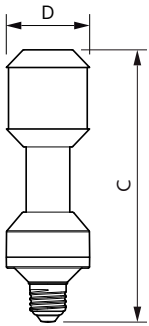

TrueForce LED Public (Road – SON)

Bulb Shape	Others
Approval and Application	
Energy Efficiency Class	D
Energy Consumption kWh/1000 h	35 kWh
EPREL Registration Number	403564
Product Data	
Full product code	87186968115300

Order product name	TrueForce LED Road 55-35W E27 730
EAN/UPC - Product	871869681153
Order code	81115300
Numerator - Quantity Per Pack	1
Numerator - Packs per outer box	6
Material Nr. (12NC)	929001898402
Net Weight (Piece)	0.225 kg

Dimensional drawing

TForce LED EU SON-T 70W 50khrs 3000K

Product	D	C
TrueForce LED Road 55-35W E27 730	61 mm	200 mm