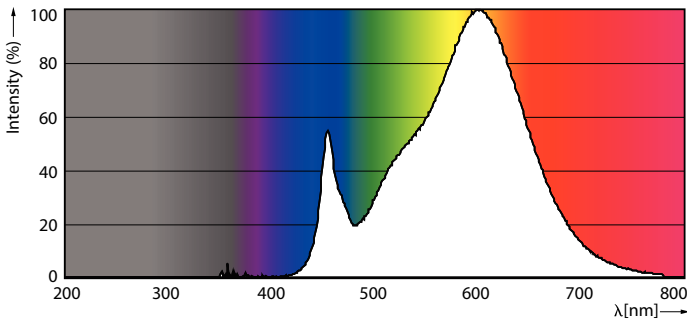

Photometric data

26W G5