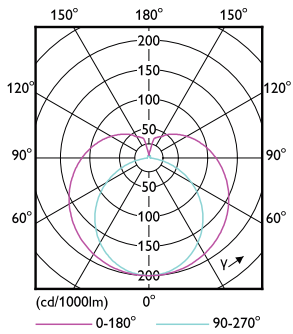

Controls and Dimming	
Dimmable	No

MASTER LEDtube Mains T5

Mechanical and Housing

Bulb Material	Glass
Product Length	1500 mm

Approval and Application

Energy Efficiency Label	A++
Energy Saving Product	Yes
Approval Marks	CE marking RoHS compliance KEMA Keur certificate
Energy Consumption kWh/1000 h	26 kWh

Dimensional drawing

TLED 1500mm 26W-54W 3800lm 200D 3000K G5

Product	D1	D2	A1	A2	A3
MASTER LEDtube 1500mm HO 26W 830 T5	15 mm	16.9 mm	1449 mm	1456.1 mm	1463.2 mm

Photometric data

26W G5

Genex Uniform Lighting
CavaliX Photometrics 43 Philips Lighting B.V. Page 1/7

26W G5 830 3000K

MASTER LEDtube Mains T5

Photometric data

26W G5 830 3000K

Lifetime

26W G5

26W G5

26W G5