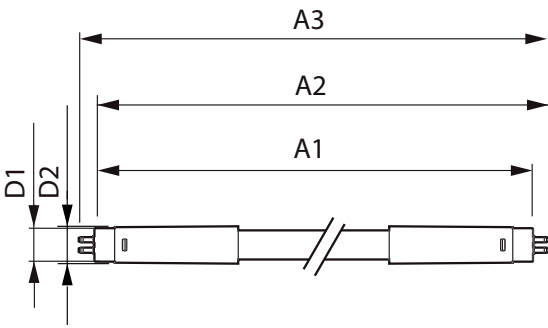

MASTER LEDtube Mains T5

Mechanical and Housing

Bulb Material	Glass
Product Length	1500 mm

Approval and Application

Energy Efficiency Label	A++
Energy Saving Product	Yes
Approval Marks	CE marking RoHS compliance KEMA Keur certificate
Energy Consumption kWh/1000 h	26 kWh

Product Data

Full product code	871869681929600
Order product name	MASTER LEDtube 1500mm HO 26W 830 T5
EAN/UPC - Product	8718696819296
Order code	81929600
Numerator - Quantity Per Pack	1
Numerator - Packs per outer box	10
Material Nr. (12NC)	929001908802
Net Weight (Piece)	0.285 kg

Dimensional drawing

TLED 1500mm 26W-54W 3800lm 200D 3000K G5