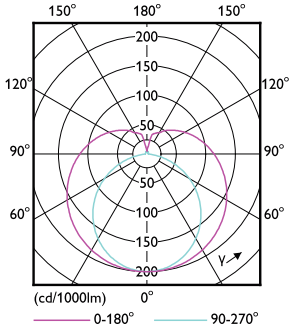

Bulb Finish	Frosted
Bulb Material	Glass
Product Length	1500 mm
Bulb Shape	Tube, double-ended

Approval and Application

Energy Efficiency Class	D
Energy Saving Product	Yes
Approval Marks	RoHS compliance CE marking KEMA Keur certificate

Dimensional drawing

TLED 1500mm 26W-54W 3900lm 200D 6500K G5

Product	D1	D2	A1	A2	A3
MASTER LEDtube 1500mm HO 26W 865 T5	15 mm	16.9 mm	1449 mm	1456.1 mm	1463.2 mm

Photometric data

26W G5 865 6500K

26W G5

MASTER LEDtube Mains T5

Photometric data

26W G5 830 3000K

Lifetime

LEDtube MAS 1 26W 50K Lumen-VsTc-LMP

26W G5

LEDtube MAS 1 26W 50K LifetimeVsTc-LED

26W G5

MASTER LEDtube Mains T5