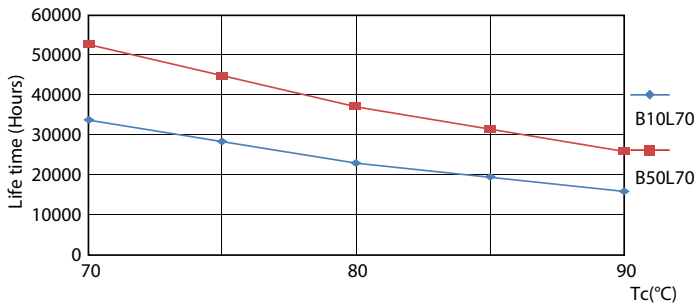

Product data

General Information	
Cap-Base	G5 [G5]
EU RoHS compliant	Yes
Nominal Lifetime (Nom)	50000 h
Switching Cycle	200000X
Flux measurement reference	Sphere

Light Technical	
Colour Code	865 [CCT of 6500K]
Beam Angle (Nom)	200 °
Luminous Flux (Nom)	3900 lm
Colour Designation	Cool Daylight
Colour Temperature, horizontal (Nom)	6500 K
Luminous Efficacy (rated) (Nom)	150.00 lm/W
Color Consistency	<6
Colour Rendering Index horiz (Nom)	80
LLMF At End Of Nominal Lifetime (Nom)	70 %

Photometric data

26W G5 830 3000K

Lifetime

LEDtube MAS 1 26W 50K Lumen-VsTc-LMP

26W G5

LEDtube MAS 1 26W 50K LifetimeVsTc-LED

26W G5

MASTER LEDtube Mains T5