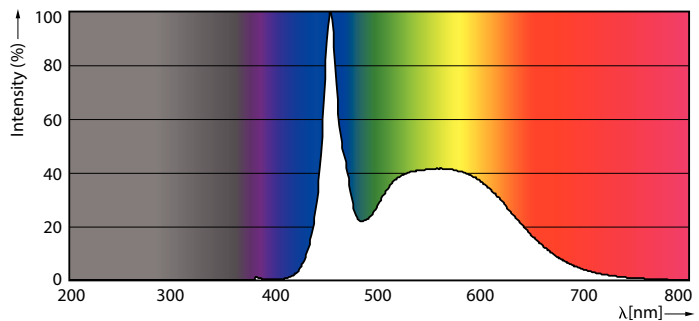

Product data

General Information	
Cap-Base	G5 [G5]
EU RoHS compliant	Yes
Nominal Lifetime (Nom)	50000 h
Switching Cycle	200000X
Flux measurement reference	Sphere

Light Technical	
Colour Code	865 [CCT of 6500K]
Beam Angle (Nom)	200 °
Luminous Flux (Nom)	3900 lm
Colour Designation	Cool Daylight
Colour Temperature, horizontal (Nom)	6500 K
Luminous Efficacy (rated) (Nom)	150.00 lm/W
Color Consistency	<6
Colour Rendering Index horiz (Nom)	80
LLMF At End Of Nominal Lifetime (Nom)	70 %

Dimensional drawing

TLED 1500mm 26W-54W 3900lm 200D 6500K G5

Product	D1	D2	A1	A2	A3
MASTER LEDtube 1500mm HO 26W 865 T5	15 mm	16.9 mm	1449 mm	1456.1 mm	1463.2 mm

Photometric data

26W G5 865 6500K

26W G5

MASTER LEDtube Mains T5