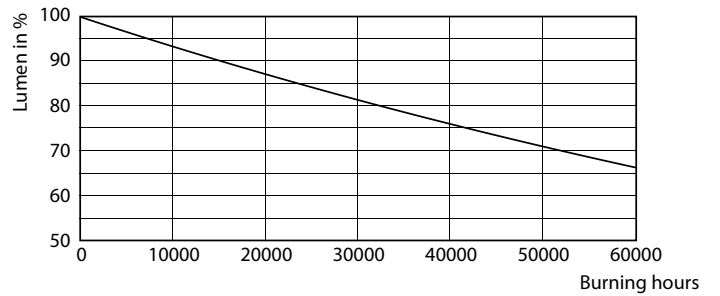

Product data

General Information	
Cap-Base	G5 [G5]
EU RoHS compliant	Yes
Nominal Lifetime (Nom)	50000 h
Switching Cycle	200000X
Flux measurement reference	Sphere

Light Technical	
Colour Code	865 [CCT of 6500K]
Beam Angle (Nom)	200 °
Luminous Flux (Nom)	3900 lm
Colour Designation	Cool Daylight
Colour Temperature, horizontal (Nom)	6500 K
Luminous Efficacy (rated) (Nom)	150.00 lm/W
Color Consistency	<6
Colour Rendering Index horiz (Nom)	80
LLMF At End Of Nominal Lifetime (Nom)	70 %

Photometric data

26W G5 830 3000K

Lifetime

LEDtube MAS 1 26W 50K Lumen-VsTc-LMP

26W G5

LEDtube MAS 1 26W 50K LifetimeVsTc-LED

26W G5

MASTER LEDtube Mains T5