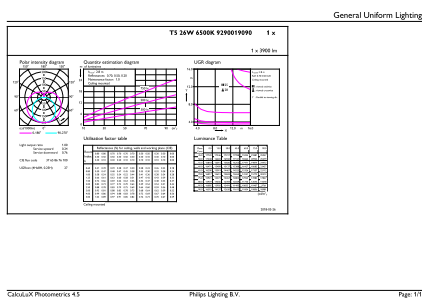

Bulb Finish	Frosted
Bulb Material	Glass
Product Length	1500 mm
Bulb Shape	Tube, double-ended

Approval and Application

Energy Efficiency Class	D
Energy Saving Product	Yes
Approval Marks	RoHS compliance CE marking KEMA Keur certificate

Energy Consumption kWh/1000 h	26 kWh
EPREL Registration Number	652786

Product Data

Full product code	871869681933300
Order product name	MASTER LEDtube 1500mm HO 26W 865 T5
EAN/UPC - Product	8718696819333
Order code	81933300
Numerator - Quantity Per Pack	1
Numerator - Packs per outer box	10
Material Nr. (12NC)	929001909002
Net Weight (Piece)	0.285 kg

Dimensional drawing

TLED 1500mm 26W-54W 3900lm 200D 6500K G5

Product	D1	D2	A1	A2	A3
MASTER LEDtube 1500mm HO 26W 865 T5	15 mm	16.9 mm	1449 mm	1456.1 mm	1463.2 mm

Photometric data

26W G5 865 6500K

26W G5

MASTER LEDtube Mains T5