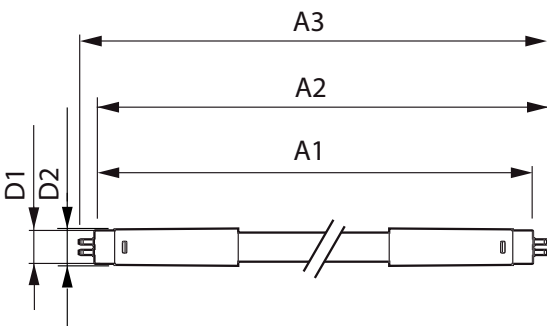

Bulb Finish	Frosted
Bulb Material	Glass
Product Length	1500 mm
Bulb Shape	Tube, double-ended

Approval and Application

Energy Efficiency Class	D
Energy Saving Product	Yes
Approval Marks	RoHS compliance CE marking KEMA Keur certificate

Energy Consumption kWh/1000 h	26 kWh
EPREL Registration Number	652786

Product Data

Full product code	871869681933300
Order product name	MASTER LEDtube 1500mm HO 26W 865 T5
EAN/UPC - Product	8718696819333
Order code	81933300
Numerator - Quantity Per Pack	1
Numerator - Packs per outer box	10
Material Nr. (12NC)	929001909002
Net Weight (Piece)	0.285 kg

Dimensional drawing

TLED 1500mm 26W-54W 3900lm 200D 6500K G5

Product	D1	D2	A1	A2	A3
MASTER LEDtube 1500mm HO 26W 865 T5	15 mm	16.9 mm	1449 mm	1456.1 mm	1463.2 mm

Photometric data

26W G5 865 6500K

26W G5

MASTER LEDtube Mains T5