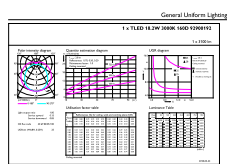

Photometric data

LEDtube MAS HO 18.2W G13 830 16D ND