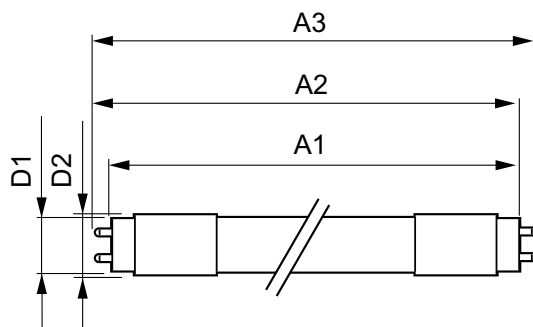

Warnings and Safety

• -

Product data

General information	
Cap-Base	G13 ROT (Rotating) [Medium Bi-Pin Fluorescent]
EU RoHS compliant	Yes
Nominal Lifetime (Nom)	75000 h
Switching Cycle	200000X
Flux measurement reference	Sphere
Light technical	
Colour Code	830 [CCT of 3000K]
Beam Angle (Nom)	160 °
Luminous Flux (Nom)	2900 lm
Colour Designation	White (WH)
Colour Temperature, horizontal (Nom)	3000 K
Luminous Efficacy (rated) (Nom)	159.00 lm/W
Color Consistency	<6
Colour Rendering Index horiz (Nom)	80

MASTER LEDtube EM/Mains

T-Case Maximum (Nom)	55 °C
Controls and dimming	
Dimmable	No
Mechanical and housing	
Bulb Finish	Frosted
Bulb Material	Plastic
Product Length	1500 mm
Bulb Shape	Tube, double-ended
Approval and application	
Energy Efficiency Class	D
Energy Saving Product	Yes
Approval Marks	RoHS compliance CE marking KEMA Keur certificate

Approval Marks	TUV
Energy Consumption kWh/1000 h	19 kWh
EPREL Registration Number	403593
Product data	
Full product code	871869959241700
Order product name	MASTER LEDtube 1500mm HO 18.2W 830 T8
EAN/UPC - Product	8718699592417
Order code	59241700
Numerator - Quantity Per Pack	1
Numerator - Packs per outer box	10
Material Nr. (12NC)	929001922902
Net Weight (Piece)	0.285 kg

Dimensional drawing

MASTER LEDtube 1500mm HO 18.2W 830 T8

Product	D1	D2	A1	A2	A3
MASTER LEDtube 1500mm HO 18.2W 830 T8	25.8 mm	28 mm	1498.8 mm	1505.9 mm	1513 mm

Photometric data

LEDtube MAS HO 18.2W G13 830 16D ND