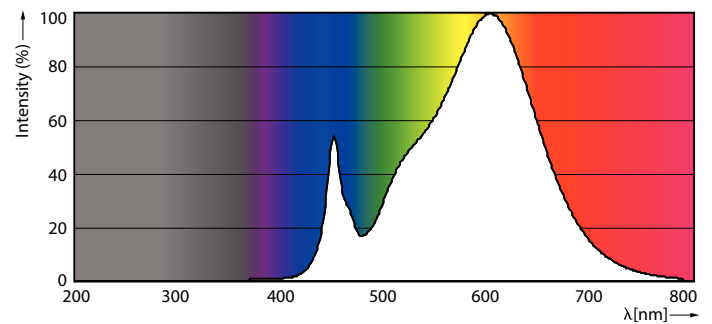

Warnings and Safety

• -

Product data

General information	
Cap-Base	G13 ROT (Rotating) [Medium Bi-Pin Fluorescent]
EU RoHS compliant	Yes
Nominal Lifetime (Nom)	75000 h
Switching Cycle	200000X
Flux measurement reference	Sphere
Light technical	
Colour Code	830 [CCT of 3000K]
Beam Angle (Nom)	160 °
Luminous Flux (Nom)	2900 lm
Colour Designation	White (WH)
Colour Temperature, horizontal (Nom)	3000 K
Luminous Efficacy (rated) (Nom)	159.00 lm/W
Color Consistency	<6
Colour Rendering Index horiz (Nom)	80

Spectral Power Distribution Colour

MASTER LEDtube EM/Mains

Photometric data

Light Distribution Diagram

Lifetime

Lumen Maintenance Diagram

FailureRate

LumenVsTc