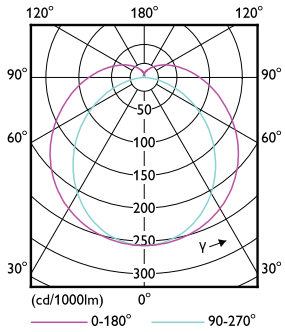

Dimensional drawing

MASTER LEDtube 1500mm HO 18.2W 830 T8

Product	D1	D2	A1	A2	A3
MASTER LEDtube 1500mm HO 18.2W 830 T8	25.8 mm	28 mm	1498.8 mm	1505.9 mm	1513 mm

Photometric data

LEDtube MAS HO 18.2W G13 830 16D ND

Spectral Power Distribution Colour

MASTER LEDtube EM/Mains

Photometric data

Light Distribution Diagram

Lifetime

Lumen Maintenance Diagram

FailureRate

LumenVsTc