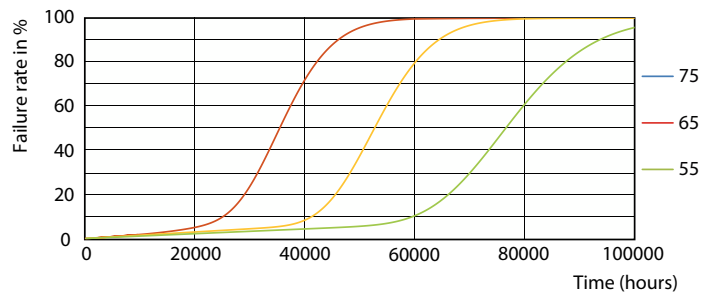

Spectral Power Distribution Colour

MASTER LEDtube EM/Mains

Photometric data

Light Distribution Diagram

Lifetime

Lumen Maintenance Diagram

FailureRate

LumenVsTc

Life Expectancy Diagram

MASTER LEDtube EM/Mains

Lifetime

LifetimeVsTc