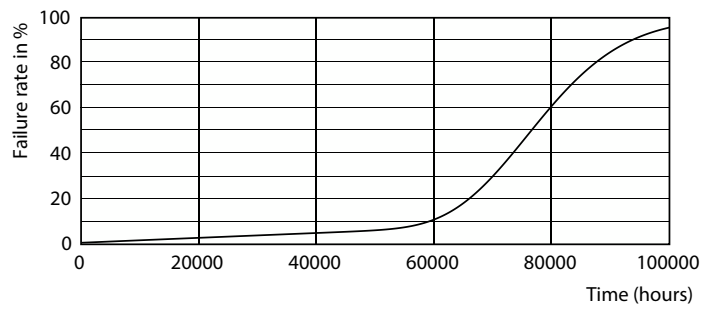

Spectral Power Distribution Colour

MASTER LEDtube EM/Mains

Photometric data

Light Distribution Diagram

Lifetime

Lumen Maintenance Diagram

FailureRate

LumenVsTc

Life Expectancy Diagram

MASTER LEDtube EM/Mains

Lifetime

LifetimeVsTc