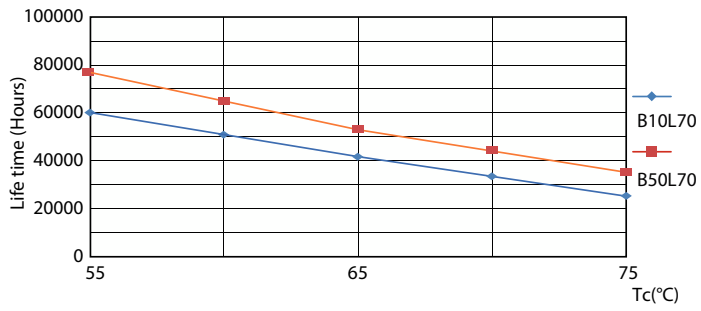

Spectral Power Distribution Colour

MASTER LEDtube EM/Mains

Photometric data

Light Distribution Diagram

Lifetime

Lumen Maintenance Diagram

FailureRate

LumenVsTc

Life Expectancy Diagram

MASTER LEDtube EM/Mains

Lifetime

LifetimeVsTc