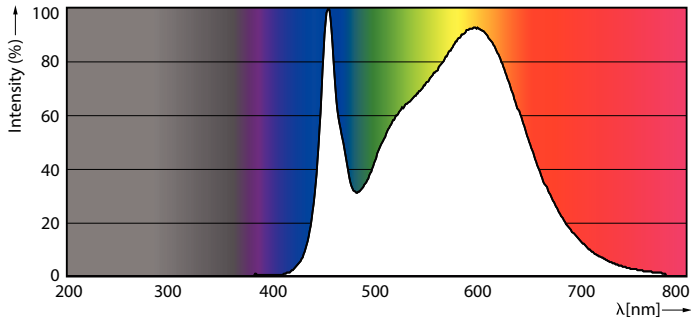

TrueForce LED Public (Urban/Road – HPL/SON)

Photometric data

LEDTrueForce E27 28W 4000K