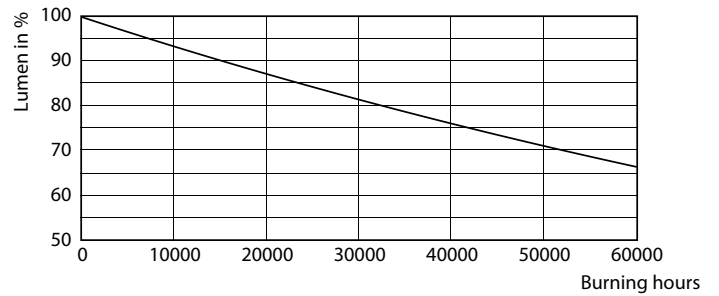

Product data

General Information		Color Consistency	
Cap-Base	E27 [E27]	Color Consistency	<6
EU RoHS compliant	Yes	Colour Rendering Index horiz (Nom)	80
Nominal Lifetime (Nom)	50000 h	LLMF At End Of Nominal Lifetime (Nom)	70 %
Switching Cycle	50000X	Operating and Electrical	
Technical Type	28-125W	Input Frequency	50 to 60 Hz
Flux measurement reference	Sphere	Power (Rated) (Nom)	28 W
		Lamp Current (Nom)	125 mA
		Wattage Equivalent	125 W
		Starting Time (Nom)	0.45 s
		Warm Up Time to 60% Light (Nom)	0.45 s
		Power Factor (Nom)	0.95
		Voltage (Nom)	220-240 V
Light Technical			
Colour Code	840 [CCT of 4000K]		
Beam Angle (Nom)	360 °		
Luminous Flux (Nom)	4000 lm		
Colour Designation	Cool White (CW)		
Colour Temperature, horizontal (Nom)	4000 K		
Luminous Efficacy (rated) (Nom)	142.00 lm/W		

Photometric data

LEDTrueForce E27 28W 4000K

Lifetime

LEDTrueForce Others 360

LEDTrueForce Others 360