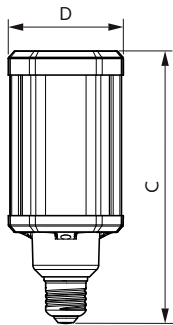

Product data

General Information		Color Consistency	
Cap-Base	E27 [E27]	Color Consistency	<6
EU RoHS compliant	Yes	Colour Rendering Index horiz (Nom)	80
Nominal Lifetime (Nom)	50000 h	LLMF At End Of Nominal Lifetime (Nom)	70 %
Switching Cycle	50000X	Operating and Electrical	
Technical Type	28-125W	Input Frequency	50 to 60 Hz
Flux measurement reference	Sphere	Power (Rated) (Nom)	28 W
		Lamp Current (Nom)	125 mA
		Wattage Equivalent	125 W
		Starting Time (Nom)	0.45 s
		Warm Up Time to 60% Light (Nom)	0.45 s
		Power Factor (Nom)	0.95
		Voltage (Nom)	220-240 V
Light Technical			
Colour Code	840 [CCT of 4000K]		
Beam Angle (Nom)	360 °		
Luminous Flux (Nom)	4000 lm		
Colour Designation	Cool White (CW)		
Colour Temperature, horizontal (Nom)	4000 K		
Luminous Efficacy (rated) (Nom)	142.00 lm/W		

Dimensional drawing

TrueForce LED HPL ND 4klm E27 840 CL IP65

Product	D	C
TrueForce LED HPL ND 40-28W E27 840	75 mm	178 mm

Photometric data

LEDTrueForce E27 28W 4000K

LEDTrueForce E27 360

TrueForce LED Public (Urban/Road – HPL/SON)