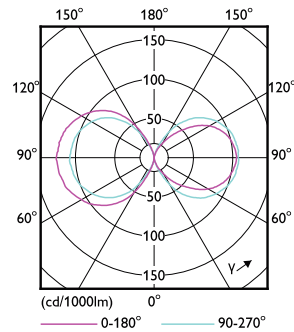

Product data

General Information		Color Consistency	
Cap-Base	E27 [E27]	Color Consistency	<6
EU RoHS compliant	Yes	Colour Rendering Index horiz (Nom)	80
Nominal Lifetime (Nom)	50000 h	LLMF At End Of Nominal Lifetime (Nom)	70 %
Switching Cycle	50000X	Operating and Electrical	
Technical Type	28-125W	Input Frequency	50 to 60 Hz
Flux measurement reference	Sphere	Power (Rated) (Nom)	28 W
		Lamp Current (Nom)	125 mA
		Wattage Equivalent	125 W
		Starting Time (Nom)	0.45 s
		Warm Up Time to 60% Light (Nom)	0.45 s
		Power Factor (Nom)	0.95
		Voltage (Nom)	220-240 V
Light Technical			
Colour Code	840 [CCT of 4000K]		
Beam Angle (Nom)	360 °		
Luminous Flux (Nom)	4000 lm		
Colour Designation	Cool White (CW)		
Colour Temperature, horizontal (Nom)	4000 K		
Luminous Efficacy (rated) (Nom)	142.00 lm/W		

Dimensional drawing

TrueForce LED HPL ND 4klm E27 840 CL IP65

Product	D	C
TrueForce LED HPL ND 40-28W E27 840	75 mm	178 mm

Photometric data

LEDTrueForce E27 28W 4000K

LEDTrueForce E27 360

TrueForce LED Public (Urban/Road – HPL/SON)