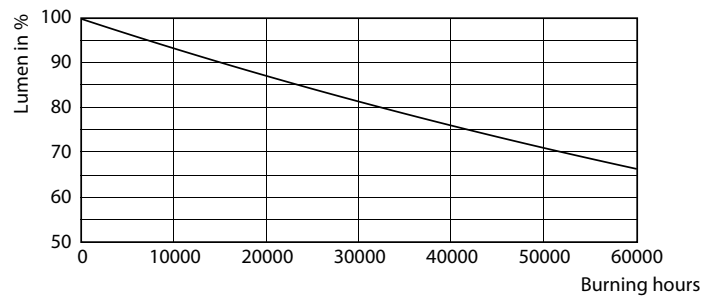

Product data

General Information		Color Consistency	
Cap-Base	E27 [E27]	Color Consistency	<6
EU RoHS compliant	Yes	Colour Rendering Index horiz (Nom)	80
Nominal Lifetime (Nom)	50000 h	LLMF At End Of Nominal Lifetime (Nom)	70 %
Switching Cycle	50000X	Operating and Electrical	
Technical Type	42-125W	Input Frequency	50 to 60 Hz
Flux measurement reference	Sphere	Power (Rated) (Nom)	42 W
		Lamp Current (Nom)	186 mA
		Wattage Equivalent	125 W
Light Technical		Starting Time (Nom)	0.45 s
Colour Code	830 [CCT of 3000K]	Warm Up Time to 60% Light (Nom)	0.45 s
Beam Angle (Nom)	360 °	Power Factor (Nom)	0.95
Luminous Flux (Nom)	5700 lm	Voltage (Nom)	220-240 V
Colour Designation	White (WH)		
Colour Temperature, horizontal (Nom)	3000 K		
Luminous Efficacy (rated) (Nom)	135.00 lm/W		

Photometric data

LEDTrueForce E27 42W 3000K

Lifetime

LEDTrueForce Others 360

LEDTrueForce Others 360