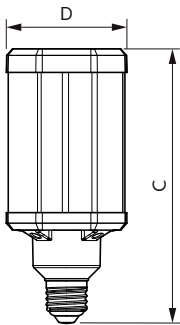

Product data

General Information		Color Consistency	
Cap-Base	E27 [E27]	Color Consistency	<6
EU RoHS compliant	Yes	Colour Rendering Index horiz (Nom)	80
Nominal Lifetime (Nom)	50000 h	LLMF At End Of Nominal Lifetime (Nom)	70 %
Switching Cycle	50000X	Operating and Electrical	
Technical Type	42-125W	Input Frequency	50 to 60 Hz
Flux measurement reference	Sphere	Power (Rated) (Nom)	42 W
		Lamp Current (Nom)	186 mA
		Wattage Equivalent	125 W
Light Technical		Starting Time (Nom)	0.45 s
Colour Code	830 [CCT of 3000K]	Warm Up Time to 60% Light (Nom)	0.45 s
Beam Angle (Nom)	360 °	Power Factor (Nom)	0.95
Luminous Flux (Nom)	5700 lm	Voltage (Nom)	220-240 V
Colour Designation	White (WH)		
Colour Temperature, horizontal (Nom)	3000 K		
Luminous Efficacy (rated) (Nom)	135.00 lm/W		

Dimensional drawing

Tforce LED HPL ND 6klm E27 830 CL IP65

Product	D	C
TrueForce LED HPL ND 57-42W E27 830	84 mm	178 mm

Photometric data

LEDTrueForce E27 42W

LEDTrueForce E27 42W 3000K

TrueForce LED Public (Urban/Road – HPL/SON)