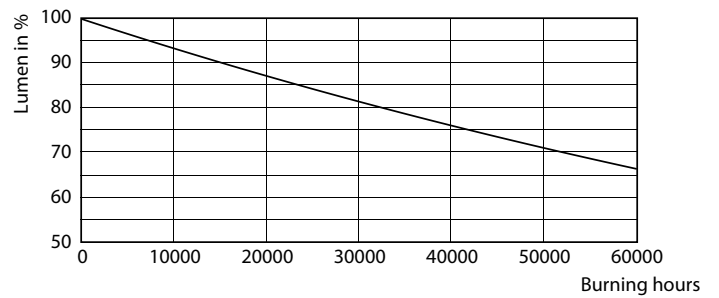

Product data

General Information		Color Consistency	
Cap-Base	E40 [E40]	Color Consistency	<6
EU RoHS compliant	Yes	Colour Rendering Index horiz (Nom)	80
Nominal Lifetime (Nom)	50000 h	LLMF At End Of Nominal Lifetime (Nom)	70 %
Switching Cycle	50000X	Operating and Electrical	
Technical Type	42-200W	Input Frequency	50 to 60 Hz
Flux measurement reference	Sphere	Power (Rated) (Nom)	42 W
		Lamp Current (Nom)	186 mA
		Wattage Equivalent	200 W
		Starting Time (Nom)	0.45 s
		Warm Up Time to 60% Light (Nom)	0.45 s
		Power Factor (Nom)	0.95
		Voltage (Nom)	220-240 V
Light Technical			
Colour Code	840 [CCT of 4000K]		
Beam Angle (Nom)	360 °		
Luminous Flux (Nom)	6000 lm		
Colour Designation	Cool White (CW)		
Colour Temperature, horizontal (Nom)	4000 K		
Luminous Efficacy (rated) (Nom)	142.00 lm/W		

Photometric data

LEDTrueForce E27 42W 3000K

Lifetime

LEDTrueForce Others 360

LEDTrueForce Others 360