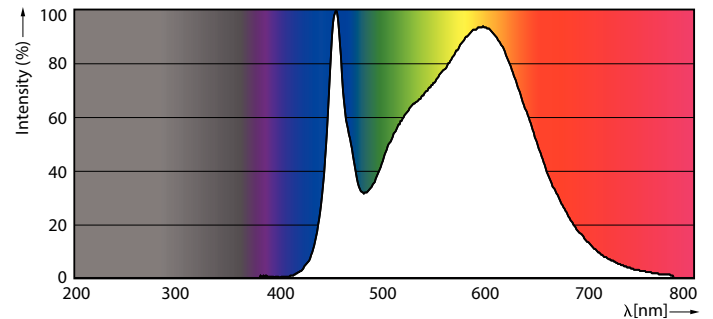

Product data

General Information		Color Consistency	
Cap-Base	E40 [E40]	Color Consistency	<6
EU RoHS compliant	Yes	Colour Rendering Index horiz (Nom)	80
Nominal Lifetime (Nom)	50000 h	LLMF At End Of Nominal Lifetime (Nom)	70 %
Switching Cycle	50000X	Operating and Electrical	
Technical Type	42-200W	Input Frequency	50 to 60 Hz
Flux measurement reference	Sphere	Power (Rated) (Nom)	42 W
		Lamp Current (Nom)	186 mA
		Wattage Equivalent	200 W
		Starting Time (Nom)	0.45 s
		Warm Up Time to 60% Light (Nom)	0.45 s
		Power Factor (Nom)	0.95
		Voltage (Nom)	220-240 V
Light Technical			
Colour Code	840 [CCT of 4000K]		
Beam Angle (Nom)	360 °		
Luminous Flux (Nom)	6000 lm		
Colour Designation	Cool White (CW)		
Colour Temperature, horizontal (Nom)	4000 K		
Luminous Efficacy (rated) (Nom)	142.00 lm/W		

Dimensional drawing

TrueForce LED HPL ND 60-42W E40 840 CL IP65

Product	D	C
TrueForce LED HPL ND 60-42W E40 840	84 mm	191 mm

Photometric data

LEDTrueForce E40 42W 4000K

LEDTrueForce E40 42W 4000K

TrueForce LED Public (Urban/Road – HPL/SON)