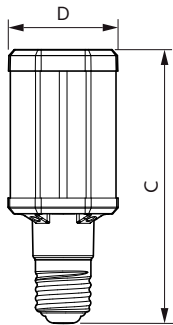

Product data

General Information		Color Consistency	
Cap-Base	E40 [E40]	Color Consistency	<6
EU RoHS compliant	Yes	Colour Rendering Index horiz (Nom)	80
Nominal Lifetime (Nom)	50000 h	LLMF At End Of Nominal Lifetime (Nom)	70 %
Switching Cycle	50000X	Operating and Electrical	
Technical Type	42-200W	Input Frequency	50 to 60 Hz
Flux measurement reference	Sphere	Power (Rated) (Nom)	42 W
		Lamp Current (Nom)	186 mA
		Wattage Equivalent	200 W
		Starting Time (Nom)	0.45 s
		Warm Up Time to 60% Light (Nom)	0.45 s
		Power Factor (Nom)	0.95
		Voltage (Nom)	220-240 V
Light Technical			
Colour Code	840 [CCT of 4000K]		
Beam Angle (Nom)	360 °		
Luminous Flux (Nom)	6000 lm		
Colour Designation	Cool White (CW)		
Colour Temperature, horizontal (Nom)	4000 K		
Luminous Efficacy (rated) (Nom)	142.00 lm/W		

Dimensional drawing

TrueForce LED HPL ND 60-42W E40 840 CL IP65

Product	D	C
TrueForce LED HPL ND 60-42W E40 840	84 mm	191 mm

Photometric data

LEDTrueForce E40 42W 4000K

LEDTrueForce E40 42W 4000K

TrueForce LED Public (Urban/Road – HPL/SON)