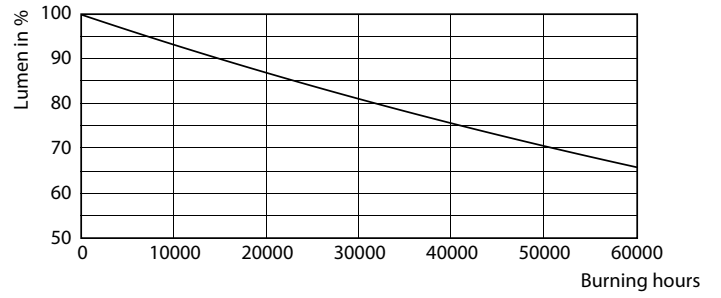

Product data

General Information		Power (Rated) (Nom)	
Cap-Base	E40 [E40]		55 W
EU RoHS compliant	Yes	Lamp Current (Nom)	1000 mA
Nominal Lifetime (Nom)	50000 h	Wattage Equivalent	100 W
Switching Cycle	50000X	Starting Time (Nom)	0.5 s
Technical Type	55-100W	Warm Up Time to 60% Light (Nom)	0.5 s
		Power Factor (Nom)	0.9
		Voltage (Nom)	88-98 V
Light Technical		Temperature	
Colour Code	730 [CCT of 3000K]	T-Case Maximum (Nom)	97 °C
Luminous Flux (Nom)	8400 lm		
Colour Designation	White (WH)	Controls and Dimming	
Colour Temperature, horizontal (Nom)	3000 K	Dimmable	No
Luminous Efficacy (rated) (Nom)	152.00 lm/W		
Color Consistency	<6	Mechanical and Housing	
Colour Rendering Index horiz (Nom)	70	Bulb Finish	Clear
LLMF At End Of Nominal Lifetime (Nom)	70 %		
Operating and Electrical		Approval and Application	
Input Frequency	50 Hz	Energy Efficiency Label	A++

Photometric data

LEDTrueForce SON-T 85klm E40 730

LEDTrueForce SON-T E40 55W

LEDTrueForce SON-T 85klm E40 730

TrueForce LED Public (Road – SON)

Lifetime

LEDTrueForce SON-T E40

LEDTrueForce SON-T E40