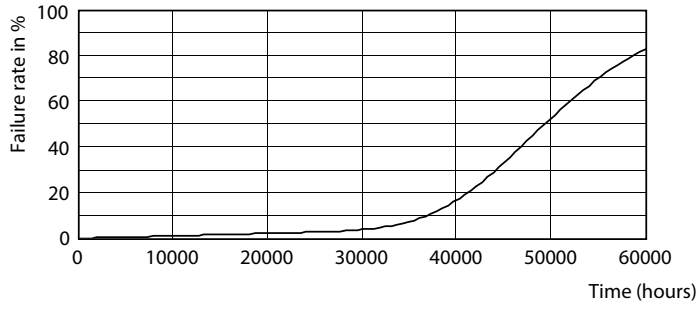

Product data

General Information		Power (Rated) (Nom)	
Cap-Base	E40 [E40]		55 W
EU RoHS compliant	Yes	Lamp Current (Nom)	1000 mA
Nominal Lifetime (Nom)	50000 h	Wattage Equivalent	100 W
Switching Cycle	50000X	Starting Time (Nom)	0.5 s
Technical Type	55-100W	Warm Up Time to 60% Light (Nom)	0.5 s
		Power Factor (Nom)	0.9
		Voltage (Nom)	88-98 V
Light Technical		Temperature	
Colour Code	730 [CCT of 3000K]	T-Case Maximum (Nom)	97 °C
Luminous Flux (Nom)	8400 lm		
Colour Designation	White (WH)	Controls and Dimming	
Colour Temperature, horizontal (Nom)	3000 K	Dimmable	No
Luminous Efficacy (rated) (Nom)	152.00 lm/W		
Color Consistency	<6	Mechanical and Housing	
Colour Rendering Index horiz (Nom)	70	Bulb Finish	Clear
LLMF At End Of Nominal Lifetime (Nom)	70 %		
Operating and Electrical		Approval and Application	
Input Frequency	50 Hz	Energy Efficiency Label	A++

Photometric data

LEDTrueForce SON-T 85klm E40 730

LEDTrueForce SON-T E40 55W

LEDTrueForce SON-T 85klm E40 730

TrueForce LED Public (Road – SON)

Lifetime

LEDTrueForce SON-T E40

LEDTrueForce SON-T E40