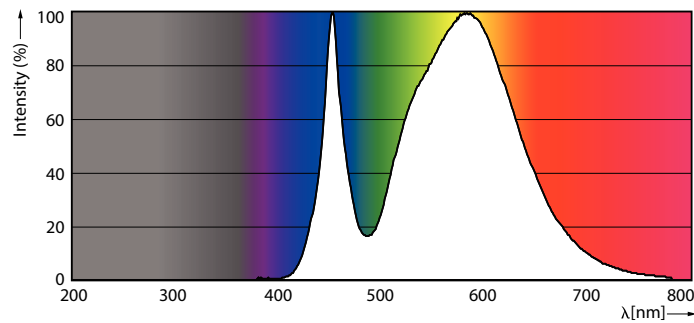

TrueForce LED Public (Road – SON)

Temperature	
T-Case Maximum (Nom)	103 °C
Controls and dimming	
Dimmable	No
Mechanical and housing	
Bulb Finish	Clear
Bulb Shape	Others
Approval and application	
Energy Efficiency Class	C
Energy Consumption kWh/1000 h	68 kWh

EPREL Registration Number	465206
Product data	
Full product code	871869963910500
Order product name	TrueForce LED Road 120-68W E40 740
EAN/UPC - Product	8718699639105
Order code	63910500
Numerator - Quantity Per Pack	1
Numerator - Packs per outer box	6
Material Nr. (12NC)	929002007702
Net Weight (Piece)	0.432 kg

Dimensional drawing

Product	D	C
TrueForce LED Road 120-68W E40 740	71 mm	262 mm

Photometric data

LEDTrueForce SON-T 12klm E40 740