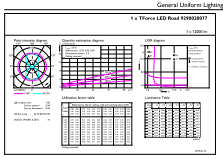

TrueForce LED Public (Road – SON)

Photometric data