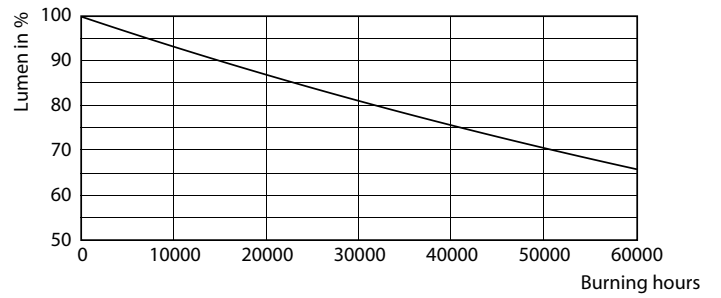

LEDTrueForce SON-T E40