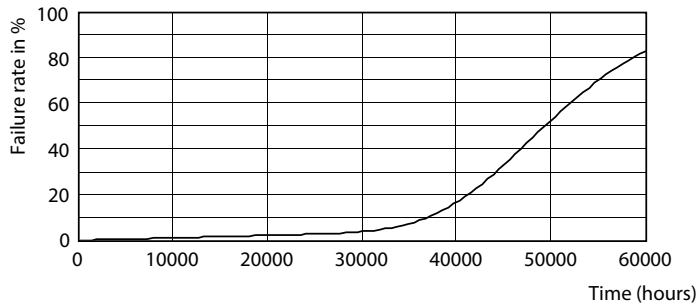

TrueForce LED Public (Road – SON)

Photometric data

LEDTrueForce SON-T 12klm E40 740

Lifetime

LEDTrueForce SON-T E40