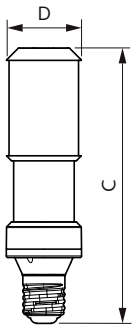

Warnings and Safety

- Installation should always be performed by a qualified electrician or installer. Use the installation guide for instructions.

Product data

General information		Colour Rendering Index horiz (Nom)		70
Cap-Base	E40 [E40]	LLMF At End Of Nominal Lifetime (Nom)		70 %
EU RoHS compliant	Yes			
Nominal Lifetime (Nom)	50000 h	Operating and electrical		
Switching Cycle	50000X	Input Frequency	50 Hz	
Technical Type	68-150W	Power (Rated) (Nom)	68 W	
Flux measurement reference	Sphere	Lamp Current (Nom)	1650 mA	
		Wattage Equivalent	100 W	
		Starting Time (Nom)	0.5 s	
		Warm Up Time to 60% Light (Nom)	0.5 s	
		Power Factor (Nom)	0.9	
		Voltage (Nom)	80-90 V	
Light technical				
Colour Code	740 [CCT of 4000K]			
Luminous Flux (Nom)	12000 lm			
Colour Designation	Cool White (CW)			
Colour Temperature, horizontal (Nom)	4000 K			
Luminous Efficacy (rated) (Nom)	176.00 lm/W			
Color Consistency	<6			

Dimensional drawing

TrueForce LED Road 120-68W E40 740

Product	D	C
TrueForce LED Road 120-68W E40 740	71 mm	262 mm

Photometric data

LEDTrueForce SON-T 12klm E40 740

LEDTrueForce SON-T E40 68W

TrueForce LED Public (Road – SON)