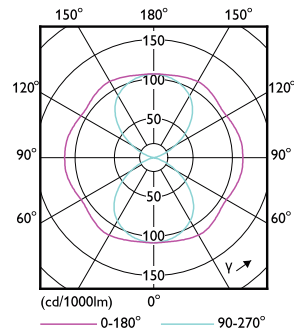

Warnings and Safety

- Installation should always be performed by a qualified electrician or installer. Use the installation guide for instructions.

Product data

General information		Colour Rendering Index horiz (Nom)		70
Cap-Base	E40 [E40]	LLMF At End Of Nominal Lifetime (Nom)		70 %
EU RoHS compliant	Yes			
Nominal Lifetime (Nom)	50000 h	Operating and electrical		
Switching Cycle	50000X	Input Frequency	50 Hz	
Technical Type	68-150W	Power (Rated) (Nom)	68 W	
Flux measurement reference	Sphere	Lamp Current (Nom)	1650 mA	
		Wattage Equivalent	100 W	
		Starting Time (Nom)	0.5 s	
		Warm Up Time to 60% Light (Nom)	0.5 s	
		Power Factor (Nom)	0.9	
		Voltage (Nom)	80-90 V	
Light technical				
Colour Code	740 [CCT of 4000K]			
Luminous Flux (Nom)	12000 lm			
Colour Designation	Cool White (CW)			
Colour Temperature, horizontal (Nom)	4000 K			
Luminous Efficacy (rated) (Nom)	176.00 lm/W			
Color Consistency	<6			

Dimensional drawing

TrueForce LED Road 120-68W E40 740

Product	D	C
TrueForce LED Road 120-68W E40 740	71 mm	262 mm

Photometric data

LEDTrueForce SON-T 12klm E40 740

LEDTrueForce SON-T E40 68W

TrueForce LED Public (Road – SON)