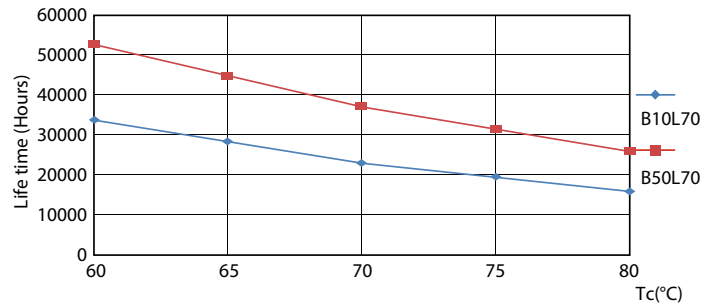

LEDtube 220-240V G13 LifetimeVsTc