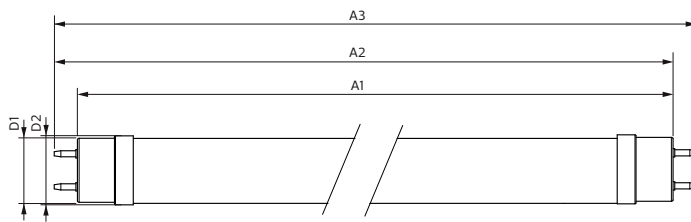

Product data

General Information		Temperature	
Cap-Base	G13 [Medium Bi-Pin Fluorescent]	Lamp Current (Max)	97 mA
EU RoHS compliant	Yes	Lamp Current (Min)	89 mA
Nominal Lifetime (Nom)	50000 h	Starting Time (Nom)	0.5 s
Switching Cycle	200000X	Warm Up Time to 60% Light (Nom)	0.5 s
Light Technical		Power Factor (Nom)	0.9
Colour Code	830 [CCT of 3000K]	Voltage (Nom)	220-240 V
Beam Angle (Nom)	240 °	Temperature	
Luminous Flux (Nom)	2900 lm	T-Ambient (Max)	45 °C
Colour Designation	White (WH)	T-Ambient (Min)	-20 °C
Colour Temperature, horizontal (Nom)	3000 K	T-Storage (Max)	65 °C
Luminous Efficacy (rated) (Nom)	141.00 lm/W	T-Storage (Min)	-40 °C
Color Consistency	<6	T-Case Maximum (Nom)	60 °C
Colour Rendering Index horiz (Nom)	83	Controls and Dimming	
LLMF At End Of Nominal Lifetime (Nom)	70 %	Dimmable	No
Operating and Electrical		Mechanical and Housing	
Input Frequency	50 to 60 Hz	Bulb Material	Glass
Power (Rated) (Nom)	20.5 W		

Master Value LEDtube T8

Product Length	1500 mm
Approval and Application	
Energy Efficiency Label	A++
Energy Saving Product	Yes
Approval Marks	RoHS compliance TUV CE marking KEMA Keur certificate
Energy Consumption kWh/1000 h	21 kWh
Product Data	
Full product code	871869964691200

Dimensional drawing

Product	D1	D2	A1	A2	A3
MASTER LEDtube VLE 1500mm HO 20.5W 830 T8	25.8 mm	28 mm	1498.7 mm	1505.8 mm	1512.9 mm

TLED 5ft 220-240V20.5-58W2900lm3000K G13

Photometric data

LEDtube 220-240V G13 5ft 2900lm 3000k