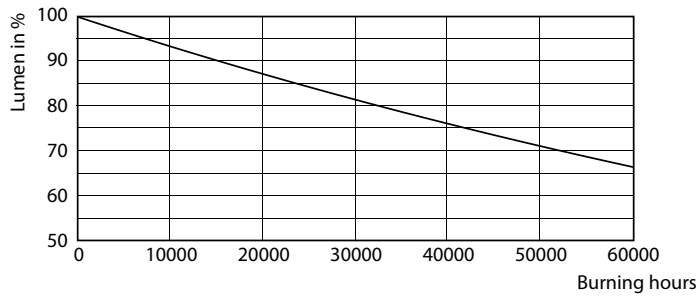

Product data

General Information		Temperature	
Cap-Base	G13 [Medium Bi-Pin Fluorescent]	Lamp Current (Max)	97 mA
EU RoHS compliant	Yes	Lamp Current (Min)	89 mA
Nominal Lifetime (Nom)	50000 h	Starting Time (Nom)	0.5 s
Switching Cycle	200000X	Warm Up Time to 60% Light (Nom)	0.5 s
Light Technical		Power Factor (Nom)	0.9
Colour Code	830 [CCT of 3000K]	Voltage (Nom)	220-240 V
Beam Angle (Nom)	240 °	Temperature	
Luminous Flux (Nom)	2900 lm	T-Ambient (Max)	45 °C
Colour Designation	White (WH)	T-Ambient (Min)	-20 °C
Colour Temperature, horizontal (Nom)	3000 K	T-Storage (Max)	65 °C
Luminous Efficacy (rated) (Nom)	141.00 lm/W	T-Storage (Min)	-40 °C
Color Consistency	<6	T-Case Maximum (Nom)	60 °C
Colour Rendering Index horiz (Nom)	83	Controls and Dimming	
LLMF At End Of Nominal Lifetime (Nom)	70 %	Dimmable	No
Operating and Electrical		Mechanical and Housing	
Input Frequency	50 to 60 Hz	Bulb Material	Glass
Power (Rated) (Nom)	20.5 W		

LEDtube 220-240V G13

Master Value LEDtube T8

Photometric data

LEDtube 220-240V G13 3000k

Lifetime

LEDtube 220-240V G13 LumenVsTc

LEDtube 220-240V G13

LEDtube 220-240V G13