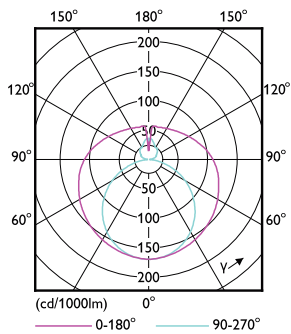

Product data

General Information		Temperature	
Cap-Base	G13 [Medium Bi-Pin Fluorescent]	Lamp Current (Max)	97 mA
EU RoHS compliant	Yes	Lamp Current (Min)	89 mA
Nominal Lifetime (Nom)	50000 h	Starting Time (Nom)	0.5 s
Switching Cycle	200000X	Warm Up Time to 60% Light (Nom)	0.5 s
Light Technical		Power Factor (Nom)	0.9
Colour Code	830 [CCT of 3000K]	Voltage (Nom)	220-240 V
Beam Angle (Nom)	240 °	Temperature	
Luminous Flux (Nom)	2900 lm	T-Ambient (Max)	45 °C
Colour Designation	White (WH)	T-Ambient (Min)	-20 °C
Colour Temperature, horizontal (Nom)	3000 K	T-Storage (Max)	65 °C
Luminous Efficacy (rated) (Nom)	141.00 lm/W	T-Storage (Min)	-40 °C
Color Consistency	<6	T-Case Maximum (Nom)	60 °C
Colour Rendering Index horiz (Nom)	83	Controls and Dimming	
LLMF At End Of Nominal Lifetime (Nom)	70 %	Dimmable	No
Operating and Electrical		Mechanical and Housing	
Input Frequency	50 to 60 Hz	Bulb Material	Glass
Power (Rated) (Nom)	20.5 W		

Dimensional drawing

Product	D1	D2	A1	A2	A3
MASTER LEDtube VLE 1500mm HO 20.5W 830 T8	25.8 mm	28 mm	1498.7 mm	1505.8 mm	1512.9 mm

TLED 5ft 220-240V20.5-58W2900lm3000K G13

Photometric data

LEDtube 220-240V G13 5ft 2900lm 3000k