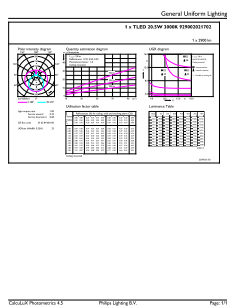

Master Value LEDtube T8

Product Length	1500 mm
Approval and Application	
Energy Efficiency Label	A++
Energy Saving Product	Yes
Approval Marks	RoHS compliance TUV CE marking KEMA Keur certificate
Energy Consumption kWh/1000 h	21 kWh
Product Data	
Full product code	871869964691200

Order product name	MASTER LEDtube VLE 1500mm HO 20.5W 830 T8
EAN/UPC - Product	8718699646912
Order code	64691200
Numerator - Quantity Per Pack	1
Numerator - Packs per outer box	10
Material Nr. (12NC)	929002021702
Net Weight (Piece)	0.270 kg

Dimensional drawing

Product	D1	D2	A1	A2	A3
MASTER LEDtube VLE 1500mm HO 20.5W 830 T8	25.8 mm	28 mm	1498.7 mm	1505.8 mm	1512.9 mm

TLED 5ft 220-240V20.5-58W2900lm3000K G13

Photometric data

LEDtube 220-240V G13 5ft 2900lm 3000k