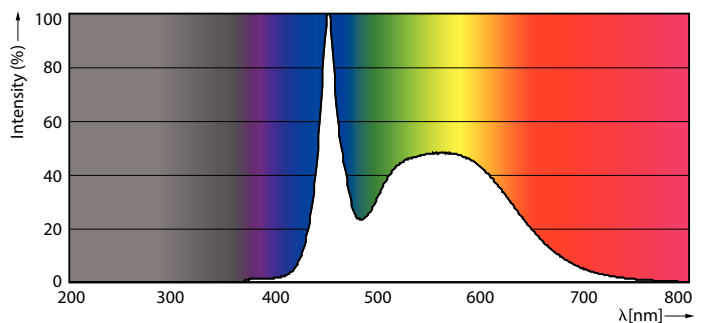

LEDtube 220-240V G13 6500k