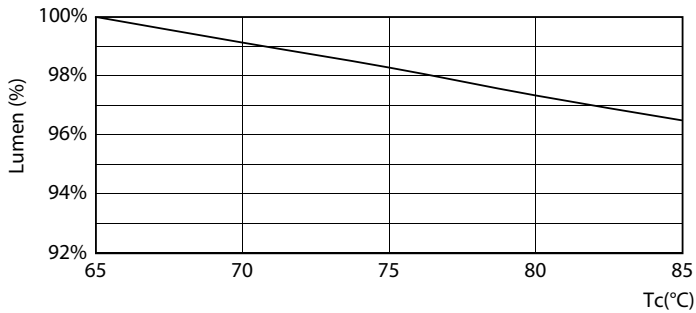

LEDtube 220-240V G13 6500k

MASTER Value LEDtube T8

Photometric data

LEDtube 220-240V G13 5ft 3100lm 6500k

Lifetime

LEDtube MAS SLR 20,5W 60K LumenVsTc-LMP

LEDtube MAS SLR 20,5W 60K FailureRate-LED

LEDtube MAS SLR 20,5W 60K LifetimeVsTc-LED