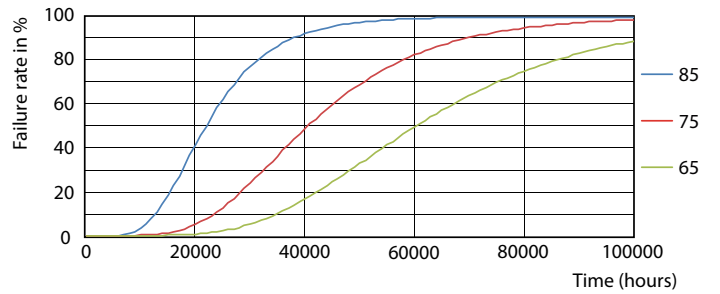

LEDtube 220-240V G13 6500k

MASTER Value LEDtube T8

Photometric data

LEDtube 220-240V G13 5ft 3100lm 6500k

Lifetime

LEDtube MAS SLR 20,5W 60K LumenVsTc-LMP

LEDtube MAS SLR 20,5W 60K FailureRate-LED

LEDtube MAS SLR 20,5W 60K LifetimeVsTc-LED