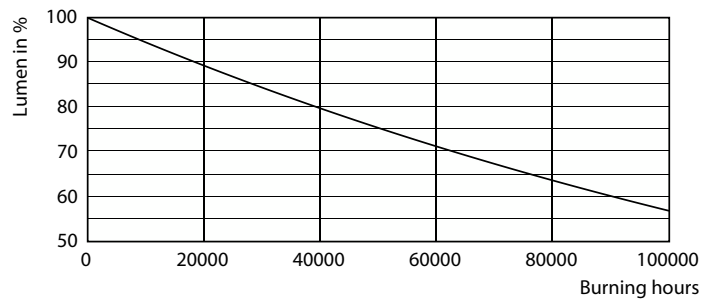

LEDtube 220-240V G13 6500k

MASTER Value LEDtube T8

Photometric data

LEDtube 220-240V G13 5ft 3100lm 6500k

Lifetime

LEDtube MAS SLR 20,5W 60K LumenVsTc-LMP

LEDtube MAS SLR 20,5W 60K FailureRate-LED

LEDtube MAS SLR 20,5W 60K LifetimeVsTc-LED