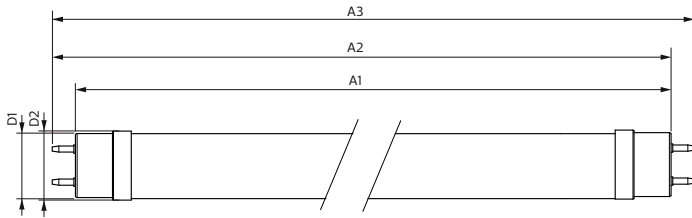

MASTER Value LEDtube T8

Controls and dimming

Dimmable	No

Mechanical and housing

Bulb Finish	Frosted
Bulb Material	Glass
Product Length	1500 mm
Bulb Shape	Tube, double-ended

Approval and application

Energy Efficiency Class	D
Energy Saving Product	Yes
Approval Marks	RoHS compliance TUV CE marking KEMA Keur certificate
Energy Consumption kWh/1000 h	21 kWh

EPREL Registration Number	1095870

Product data

Full product code	871869964695000
Order product name	MASTER LEDtube VLE 1500mm HO 20.5W 865 T8
EAN/UPC - Product	8718699646950
Order code	64695000
Numerator - Quantity Per Pack	1
Numerator - Packs per outer box	10
Material Nr. (12NC)	929002021902
Net Weight (Piece)	0.275 kg

Dimensional drawing

Product	D1	D2	A1	A2	A3
MASTER LEDtube VLE 1500mm HO 20.5W 865 T8	25.8 mm	28 mm	1498.7 mm	1505.8 mm	1512.9 mm

MASTER LEDtube VLE 1500mm HO 20.5W 865 T8

Photometric data