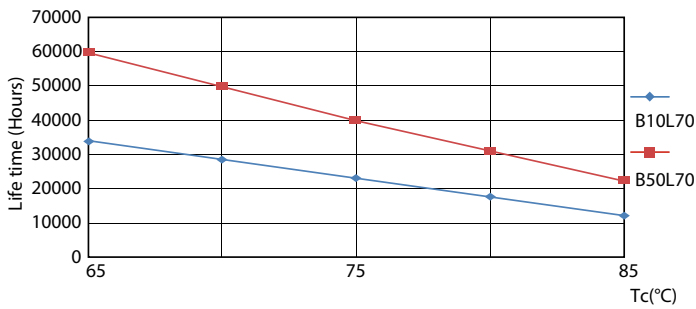

LEDtube 220-240V G13 6500k

MASTER Value LEDtube T8

Photometric data

LEDtube 220-240V G13 5ft 3100lm 6500k

Lifetime

LEDtube MAS SLR 20,5W 60K LumenVsTc-LMP

LEDtube MAS SLR 20,5W 60K FailureRate-LED

LEDtube MAS SLR 20,5W 60K LifetimeVsTc-LED