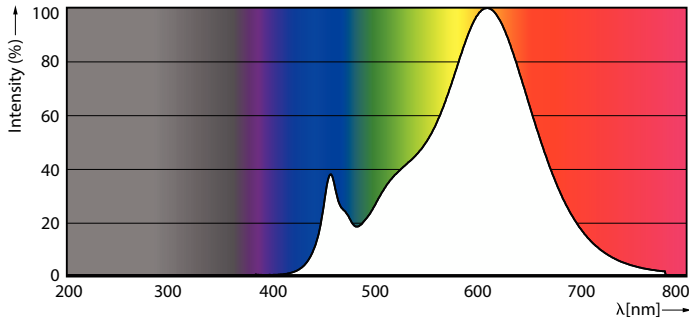

MASTER LEDspot PAR

Photometric data

Spectral Power Distribution Colour - MAS LEDspot CLA D 6-50W 830
PAR20 25D