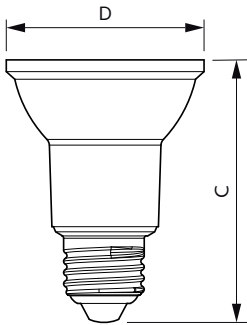

## Mechanical and Housing

Bulb Shape	PAR20 [PAR 2.5 inch/63mm]
------------	---------------------------

## Dimensional drawing

Product	D	C
MAS LEDspot CLA D 6-50W 830 PAR20 25D	68 mm	87 mm