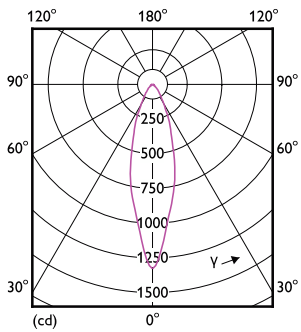

Photometric data

Light Distribution Diagram - MAS LEDspot CLA D 6-50W 830 PAR20 25D

Accent Lighting Spots - MAS LEDspot CLA D 6-50W 830 PAR20 25D