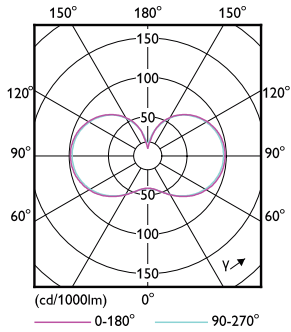

Trueforce CorePro LED HPL

Photometric data

LEDForce ED75 E27