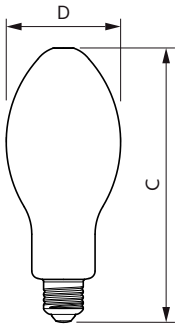

Material Nr. (12NC) 929002349802

Net Weight (Piece) 0.130 kg

Dimensional drawing

Tforce 13.5W 2000lm 4000K E27 ND

Product	D	C
TForce Core LED HPL 13W E27 840 FR	75 mm	180 mm

Photometric data

LEDTForce 13W ED75 E27 840