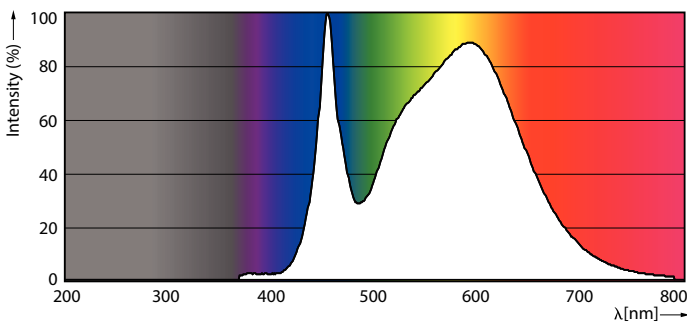

Photometric data

LEDTForce 13W ED75 E27 840

LEDTForce 13W ED75 E27 840