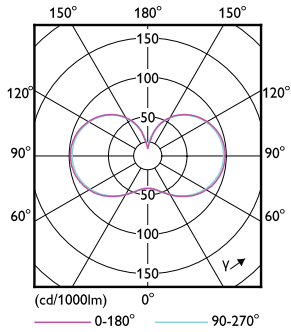

Trueforce CorePro LED HPL

Photometric data

LEDTForce ED75 E27