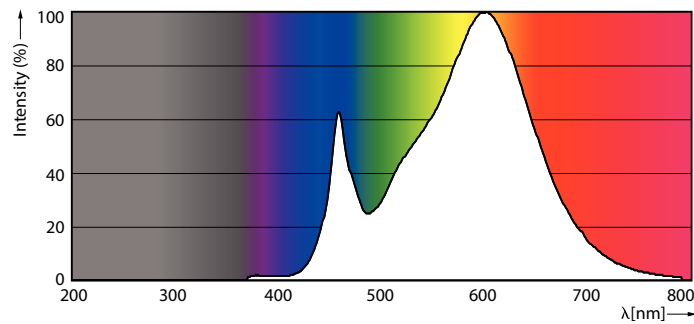

Photometric data

LEDTForce 18W ED75 E27 830

LEDTForce 18W ED75 E27 830