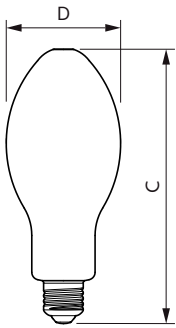

Trueforce CorePro LED HPL

Warm Up Time to 60% Light (Nom)	0.5 s
Power Factor (Nom)	0.5
Voltage (Nom)	220-240 V
Temperature	
T-Case Maximum (Nom)	70 °C
Controls and dimming	
Dimmable	No
Mechanical and housing	
Bulb Finish	Frosted
Bulb Shape	ED75 [ED 75mm]
Approval and application	
Energy Efficiency Class	C

Energy Consumption kWh/1000 h	18 kWh
EPREL Registration Number	403620
Product data	
Full product code	871869975029900
Order product name	TForce Core LED HPL 18W E27 830 FR
EAN/UPC - Product	8718699750299
Order code	75029900
Numerator - Quantity Per Pack	1
Numerator - Packs per outer box	6
Material Nr. (12NC)	929002349902
Net Weight (Piece)	0.130 kg

Dimensional drawing

TForce Core LED HPL 18W E27 830 FR

Product	D	C
TForce Core LED HPL 18W E27 830 FR	75 mm	180 mm