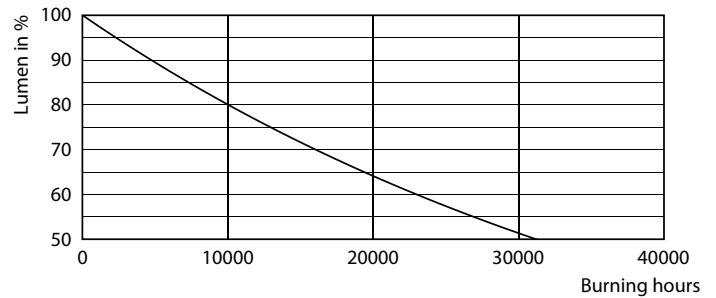

TrueForce Core LED Industrial and Retail (Highbay – HPI/SON/HPL)

Photometric data

Lifetime

15K LMP