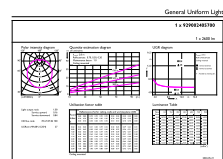

Dimensional drawing

Tforce HB CE GIII 2700lm E27 830 15K

Product	D	C
TrueForce Core HB MV ND 20W E27 830 G3	80 mm	139 mm

Photometric data

LEDTrueForce Core 20W Tshape E27

LEDTrueForce Core 20W Tshape E27 830