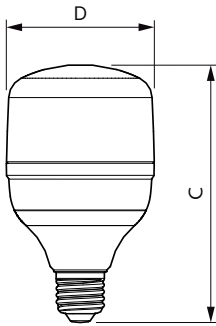

Product Data

Full product code	871869978101900
Order product name	TrueForce Core HB MV ND 20W E27 830 G3
EAN/UPC - Product	8718699781019
Order code	78101900
Numerator - Quantity Per Pack	1
Numerator - Packs per outer box	6
Material Nr. (12NC)	929002405702
Net Weight (Piece)	0.048 kg

Dimensional drawing

Tforce HB CE GIII 2700lm E27 830 15K

Product	D	C
TrueForce Core HB MV ND 20W E27 830 G3	80 mm	139 mm

Photometric data

LEDTrueForce Core 20W Tshape E27

LEDTrueForce Core 20W Tshape E27 830