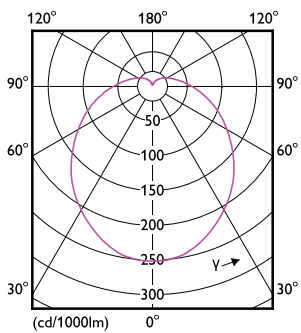

Product data

General Information		Operating and Electrical	
Cap-Base	E27 [E27]	Colour Temperature, horizontal (Nom)	3000 K
EU RoHS compliant	Yes	Luminous Efficacy (rated) (Nom)	130.00 lm/W
Nominal Lifetime (Nom)	15000 h	Color Consistency	<6
Switching Cycle	50000X	Colour Rendering Index horiz (Nom)	80
Technical Type	20-40W	LLMF At End Of Nominal Lifetime (Nom)	70 %
Flux measurement reference	Sphere		
Light Technical		Input Frequency	50 to 60 Hz
Colour Code	830 [CCT of 3000K]	Power (Rated) (Nom)	20 W
Beam Angle (Nom)	150 °	Lamp Current (Nom)	170 mA
Luminous Flux (Nom)	2600 lm	Wattage Equivalent	40 W
Colour Designation	White (WH)	Starting Time (Nom)	0.5 s
		Warm Up Time to 60% Light (Nom)	0.5 s

Product Data

Full product code	871869978101900
Order product name	TrueForce Core HB MV ND 20W E27 830 G3
EAN/UPC - Product	8718699781019
Order code	78101900
Numerator - Quantity Per Pack	1
Numerator - Packs per outer box	6
Material Nr. (12NC)	929002405702
Net Weight (Piece)	0.048 kg

Dimensional drawing

Tforce HB CE GIII 2700lm E27 830 15K

Product	D	C
TrueForce Core HB MV ND 20W E27 830 G3	80 mm	139 mm

Photometric data

LEDTrueForce Core 20W Tshape E27

LEDTrueForce Core 20W Tshape E27 830