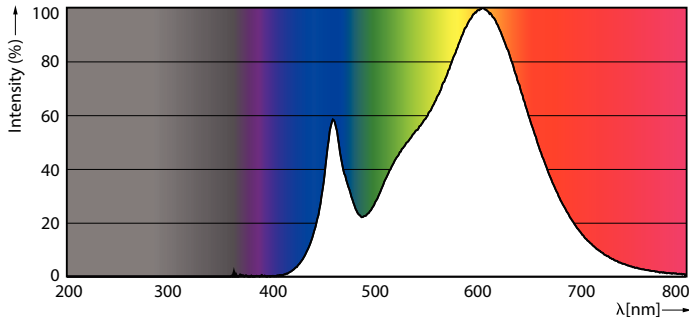

TrueForce Core LED Industrial and Retail (Highbay – HPI/SON/HPL)

Photometric data

LEDTrueForce Core Tshape E27 830