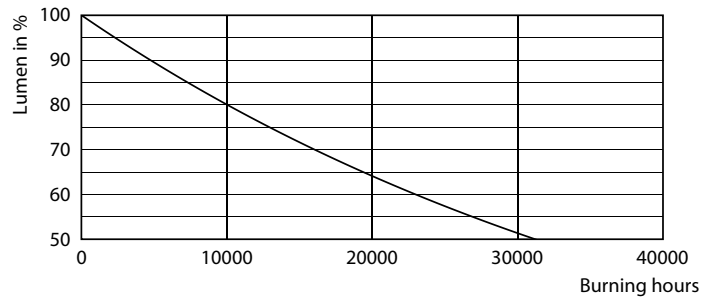

TrueForce Core LED Industrial and Retail (Highbay – HPI/SON/HPL)

Photometric data

Lifetime

15K LMP