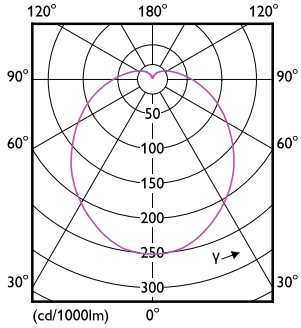

TrueForce Core LED Industrial and Retail (Highbay – HPI/SON/HPL)

Photometric data

LEDTrueForce Core 20W Tshape E27