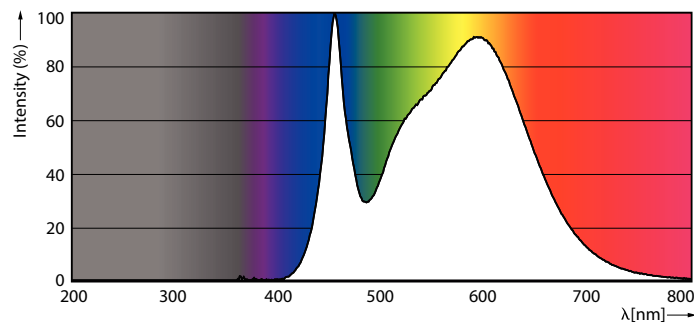

Photometric data

LEDTForce Core 20W Tshape E27 840

LEDTForce Core 20W Tshape E27 840