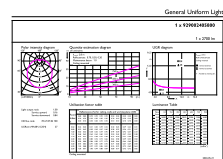

LEDTForce Core 20W Tshape E27 840