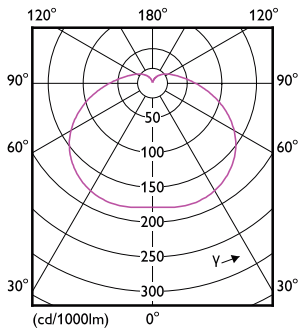

Photometric data

LEDTForce Core 30W Tshape E27