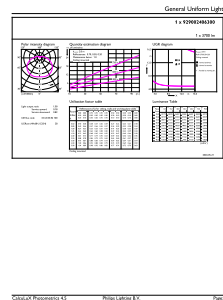

### Product data

General Information		Luminous Efficacy (rated) (Nom)	
Cap-Base	E27 [ E27]		123.00 lm/W
EU RoHS compliant	Yes	Color Consistency	<6
Nominal Lifetime (Nom)	15000 h	Colour Rendering Index horiz (Nom)	80
Switching Cycle	50000X	LLMF At End Of Nominal Lifetime (Nom)	70 %
Technical Type	30-55W	Operating and Electrical	
		Input Frequency	50 to 60 Hz
		Power (Rated) (Nom)	30 W
		Lamp Current (Nom)	154 mA
		Wattage Equivalent	55 W
		Starting Time (Nom)	0.5 s
		Warm Up Time to 60% Light (Nom)	0.5 s
		Power Factor (Nom)	0.9
Light Technical			
Colour Code	830 [ CCT of 3000K]		
Beam Angle (Nom)	180 °		
Luminous Flux (Nom)	3700 lm		
Colour Designation	White (WH)		
Colour Temperature, horizontal (Nom)	3000 K		

Energy Consumption kWh/1000 h	30 kWh
<b>Product Data</b>	
Full product code	871869978095100
Order product name	TrueForce Core HB MV ND 30W E27 830 G3
EAN/UPC - Product	8718699780951
Order code	78095100
Numerator - Quantity Per Pack	1
Numerator - Packs per outer box	6
Material Nr. (12NC)	929002406302
Net Weight (Piece)	0.078 kg

## Dimensional drawing

Tforce HB CE GIII 4000lm E27 830 15K

Product	D	C
TrueForce Core HB MV ND 30W E27 830 G3	100 mm	165 mm

## Photometric data

LEDTForce Core 30W Tshape E27

LEDTForce Core 30W Tshape E27 830