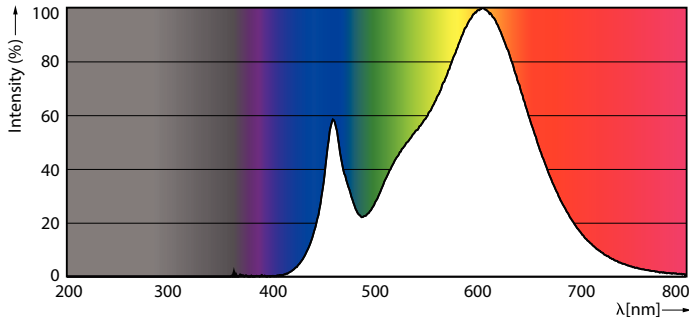

TrueForce Core LED Industrial and Retail (Highbay – HPI/SON/HPL)

Photometric data

LEDTForce Core Tshape E27 830