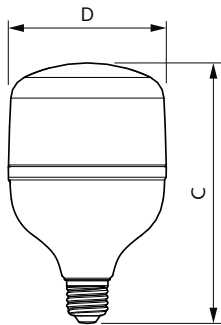

TrueForce Core LED Industrial and Retail (Highbay – HPI/SON/HPL)

Voltage (Nom)	220-240 V
Temperature	
T-Case Maximum (Nom)	85 °C
Controls and Dimming	
Dimmable	No
Mechanical and Housing	
Bulb Finish	Frosted
Approval and Application	
Energy Efficiency Label	A+

Energy Consumption kWh/1000 h	30 kWh
Product Data	
Full product code	871869978095100
Order product name	TrueForce Core HB MV ND 30W E27 830 G3
EAN/UPC - Product	8718699780951
Order code	78095100
Numerator - Quantity Per Pack	1
Numerator - Packs per outer box	6
Material Nr. (12NC)	929002406302
Net Weight (Piece)	0.078 kg

Dimensional drawing

Tforce HB CE GIII 4000lm E27 830 15K

Product	D	C
TrueForce Core HB MV ND 30W E27 830 G3	100 mm	165 mm