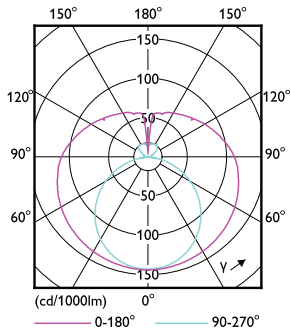

Product data

General information		LLMF At End Of Nominal Lifetime (Nom) 70 %	
Cap-Base	G13 [Medium Bi-Pin Fluorescent]	Operating and electrical	
EU RoHS compliant	Yes	Input Frequency	50 to 60 Hz
Nominal Lifetime (Nom)	30000 h	Power (Rated) (Nom)	8 W
Switching Cycle	50000X	Lamp Current (Nom)	40 mA
Technical Type	8-18W	Starting Time (Nom)	0.5 s
Flux measurement reference	Sphere	Warm Up Time to 60% Light (Nom)	0.5 s
Light technical		Power Factor (Nom)	0.9
Colour Code	865 [CCT of 6500K]	Voltage (Nom)	220-240 V
Beam Angle (Nom)	240 °	Temperature	
Luminous Flux (Nom)	900 lm	T-Ambient (Max)	45 °C
Colour Designation	Cool Daylight	T-Ambient (Min)	-20 °C
Colour Temperature, horizontal (Nom)	6500 K	T-Storage (Max)	65 °C
Luminous Efficacy (rated) (Nom)	112.00 lm/W	T-Storage (Min)	-40 °C
Color Consistency	<6		
Colour Rendering Index horiz (Nom)	80		

Energy Consumption kWh/1000 h	8 kWh
EPREL Registration Number	403636
Product data	
Full product code	871869978281800
Order product name	CorePro LEDtube UN 600mm HO 8W865 T8
EAN/UPC - Product	8718699782818
Order code	78281800
Numerator - Quantity Per Pack	1
Numerator - Packs per outer box	10
Material Nr. (12NC)	929002420002
Net Weight (Piece)	0.121 kg

Dimensional drawing

CorePro LEDtube UN 600mm HO 8W865 T8

Product	D1	D2	A1	A2	A3
CorePro LEDtube UN 600mm HO 8W865 T8	25.7 mm	28 mm	588.6 mm	595.7 mm	602.8 mm

Photometric data

LEDtube 8W G13 900lm

LEDtube 8W G13 900lm 865