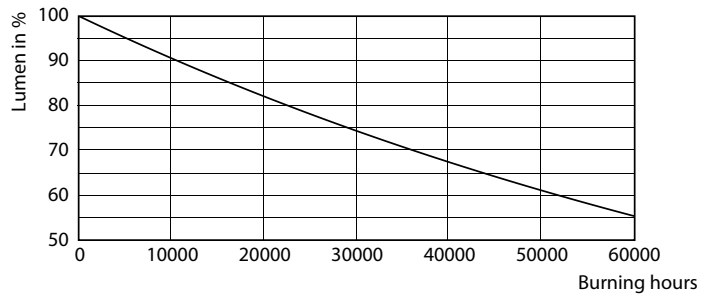

CorePro LED tube Universal T8

Lifetime

LEDtube 30K