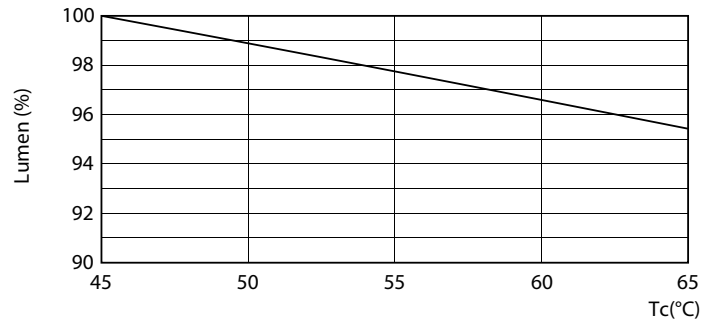

CorePro LED tube Universal T8

Photometric data

LEDtube 8W G13 900lm 865

Lifetime

LEDtube 30K

LEDtube COR SLR 8W 30K LumenVsTc-LMP-LMP

LEDtube COR SLR 8W 30K LifetimeVsTc-LED-LED

LEDtube COR SLR 8W 30K FailureRate-LED-LED