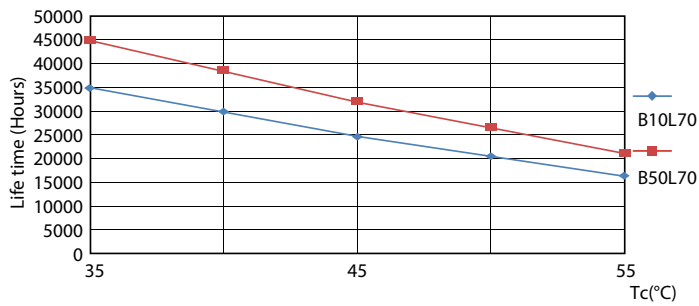

Product data

General information		LLMF At End Of Nominal Lifetime (Nom) 70 %	
Cap-Base	G13 [Medium Bi-Pin Fluorescent]	Operating and electrical	
EU RoHS compliant	Yes	Input Frequency	50 to 60 Hz
Nominal Lifetime (Nom)	30000 h	Power (Rated) (Nom)	8 W
Switching Cycle	50000X	Lamp Current (Nom)	40 mA
Technical Type	8-18W	Starting Time (Nom)	0.5 s
Flux measurement reference	Sphere	Warm Up Time to 60% Light (Nom)	0.5 s
Light technical		Power Factor (Nom)	0.9
Colour Code	865 [CCT of 6500K]	Voltage (Nom)	220-240 V
Beam Angle (Nom)	240 °	Temperature	
Luminous Flux (Nom)	900 lm	T-Ambient (Max)	45 °C
Colour Designation	Cool Daylight	T-Ambient (Min)	-20 °C
Colour Temperature, horizontal (Nom)	6500 K	T-Storage (Max)	65 °C
Luminous Efficacy (rated) (Nom)	112.00 lm/W	T-Storage (Min)	-40 °C
Color Consistency	<6		
Colour Rendering Index horiz (Nom)	80		

CorePro LED tube Universal T8

Photometric data

LEDtube 8W G13 900lm 865

Lifetime

LEDtube 30K

LEDtube COR SLR 8W 30K LumenVsTc-LMP-LMP

LEDtube COR SLR 8W 30K LifetimeVsTc-LED-LED

LEDtube COR SLR 8W 30K FailureRate-LED-LED