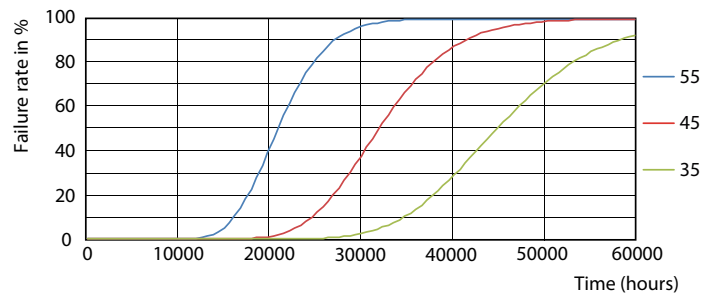

CorePro LED tube Universal T8

Photometric data

LEDtube 8W G13 900lm 865

Lifetime

LEDtube 30K

LEDtube COR SLR 8W 30K LumenVsTc-LMP-LMP

LEDtube COR SLR 8W 30K LifetimeVsTc-LED-LED

LEDtube COR SLR 8W 30K FailureRate-LED-LED