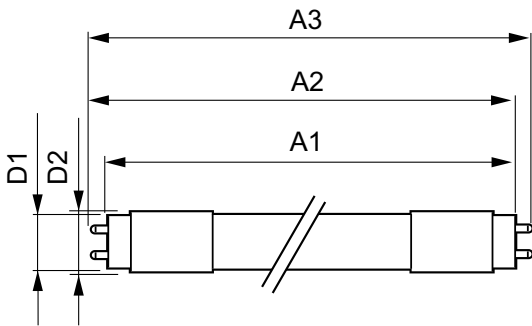

Product data

General information		LLMF At End Of Nominal Lifetime (Nom) 70 %	
Cap-Base	G13 [Medium Bi-Pin Fluorescent]	Operating and electrical	
EU RoHS compliant	Yes	Input Frequency	50 to 60 Hz
Nominal Lifetime (Nom)	30000 h	Power (Rated) (Nom)	8 W
Switching Cycle	50000X	Lamp Current (Nom)	40 mA
Technical Type	8-18W	Starting Time (Nom)	0.5 s
Flux measurement reference	Sphere	Warm Up Time to 60% Light (Nom)	0.5 s
Light technical		Power Factor (Nom)	0.9
Colour Code	865 [CCT of 6500K]	Voltage (Nom)	220-240 V
Beam Angle (Nom)	240 °	Temperature	
Luminous Flux (Nom)	900 lm	T-Ambient (Max)	45 °C
Colour Designation	Cool Daylight	T-Ambient (Min)	-20 °C
Colour Temperature, horizontal (Nom)	6500 K	T-Storage (Max)	65 °C
Luminous Efficacy (rated) (Nom)	112.00 lm/W	T-Storage (Min)	-40 °C
Color Consistency	<6		
Colour Rendering Index horiz (Nom)	80		

CorePro LED tube Universal T8

T-Case Maximum (Nom)	45 °C
Controls and dimming	
Dimmable	No
Mechanical and housing	
Bulb Finish	Frosted
Bulb Material	Glass
Product Length	600 mm
Bulb Shape	Tube, double-ended
Approval and application	
Energy Efficiency Class	E
Energy Saving Product	Yes
Approval Marks	RoHS compliance TUV CE marking KEMA Keur certificate

Energy Consumption kWh/1000 h	8 kWh
EPREL Registration Number	403636
Product data	
Full product code	871869978281800
Order product name	CorePro LEDtube UN 600mm HO 8W865 T8
EAN/UPC - Product	8718699782818
Order code	78281800
Numerator - Quantity Per Pack	1
Numerator - Packs per outer box	10
Material Nr. (12NC)	929002420002
Net Weight (Piece)	0.121 kg

Dimensional drawing

CorePro LEDtube UN 600mm HO 8W865 T8

Product	D1	D2	A1	A2	A3
CorePro LEDtube UN 600mm HO 8W865 T8	25.7 mm	28 mm	588.6 mm	595.7 mm	602.8 mm

Photometric data

LEDtube 8W G13 900lm

LEDtube 8W G13 900lm 865