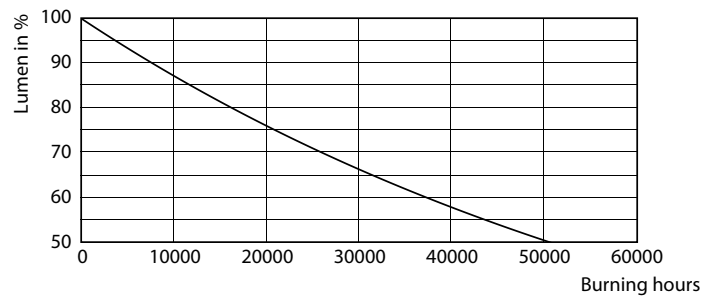

LEDspots LMP 25K