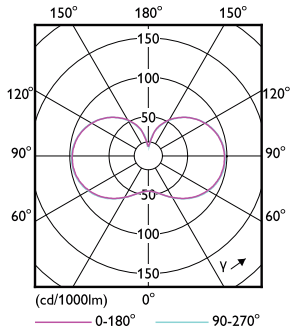

Trueforce CorePro LED HPL

Photometric data

LEDTForce 36W ED90 E27