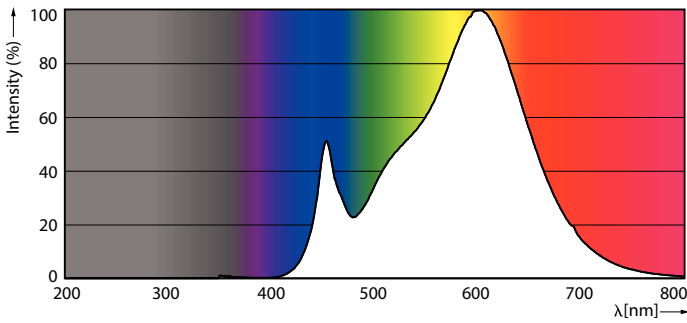

Photometric data

LEDTForce 36W ED90 E40 830

LEDTForce 36W ED90 E27 830