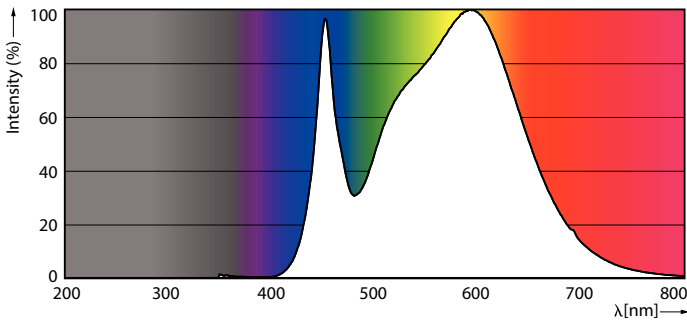

Photometric data

LEDTForce 36W ED90 E40 840

LEDTForce 36W ED90 E40 840