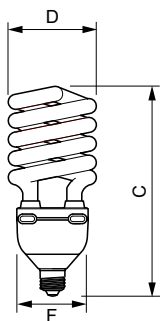

Tornado High Lumen

Approval and application

Mercury (Hg) Content (Max)	5 mg
Energy Consumption kWh/1000 h	60 kWh

Product data

Full product code	872790080824700
Order product name	Tornado High Lumen 60W WW E27 1CT/6
EAN/UPC - Product	8727900808247

Order code	80824700
Numerator - Quantity Per Pack	1
Numerator - Packs per outer box	6
Material Nr. (12NC)	929676006001
Net Weight (Piece)	0.300 kg

Dimensional drawing

Tornado High Lumen 60W WW E27 1CT/6

Product	C (max)	F (max)	D (max)
Tornado High Lumen 60W WW E27 1CT/6	262 mm	88.1 mm	102 mm