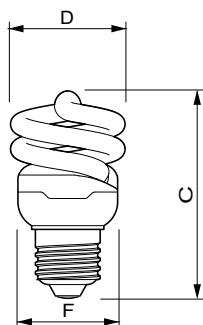

Product data

General Information		LLMF At End Of Nominal Lifetime (Nom)	
Cap-Base	E27 [E27]	65 %	
Nominal Lifetime (Nom)	10000 h		
Switching Cycle	10000X		
Light Technical		Operating and Electrical	
Colour Code	827 [CCT of 2700K]	Input Frequency	50 or 60 Hz
Luminous Flux (Nom)	505 lm	Power (Rated) (Nom)	8.0 W
Luminous Flux (Rated) (Nom)	505 lm	Lamp Current (Nom)	60 mA
Colour Designation	Warm White (WW)	Starting Time (Nom)	0.3 s
Lumen Maintenance 2000 h (Nom)	88 %	Warm Up Time to 60% Light (Min)	5 s
Chromaticity Coordinate X (Nom)	463	Warm Up Time to 60% Light (Max)	40 s
Chromaticity Coordinate Y (Nom)	420	Power Factor (Nom)	0.6
Colour Temperature, horizontal (Nom)	2700 K	Voltage (Nom)	220-240 V
Luminous Efficacy (rated) (Nom)	62 lm/W		
Colour Rendering Index horiz (Nom)	82	Controls and Dimming	
		Dimmable	No
		Approval and Application	
		Energy Efficiency Label	A

Tornado T2

Mercury (Hg) Content (Max)	2.0 mg
Mercury (Hg) Content (Nom)	1.5 mg
Energy Consumption kWh/1000 h	8 kWh

Product Data

Full product code	871829111708700
Order product name	Tornado T2 8W WW E27 220-240V 1PF/6
EAN/UPC - Product	8718291117087

Order code	11708700
Numerator - Quantity Per Pack	1
Numerator - Packs per outer box	6
Material Nr. (12NC)	929689114302
Net Weight (Piece)	0.046 kg

Dimensional drawing

Product	D (max)	C (max)	F (max)
Tornado T2 8W WW E27 220-240V 1PF/6	47.5 mm	86.5 mm	40.5 mm