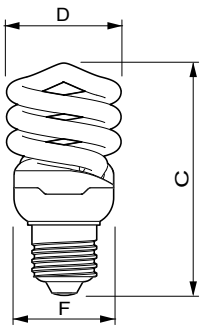

Tornado T2

Mechanical and housing

Bulb Shape	Spiral
------------	--------

Approval and application

Mercury (Hg) Content (Max)	2.0 mg
Mercury (Hg) Content (Nom)	1.5 mg
Energy Consumption kWh/1000 h	12 kWh

Product data

Dimensional drawing

Tornado T2 12W WW E27 220-240V 1PF/6

Product	D (max)	C (max)	F (max)
Tornado T2 12W WW E27 220-240V 1PF/6	47.5 mm	94.0 mm	40.5 mm