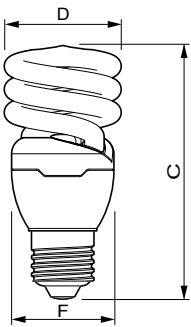

Tornado T2

Mechanical and housing

Bulb Shape	Spiral
------------	--------

Approval and application

Mercury (Hg) Content (Max)	2.0 mg
Mercury (Hg) Content (Nom)	1.5 mg
Energy Consumption kWh/1000 h	15 kWh

Product data

Dimensional drawing

Tornado T2 15W CDL E27 220-240V 1PF/6

Product	D (max)	C (max)	F (max)
Tornado T2 15W CDL E27 220-240V 1PF/6	51.5 mm	107.5 mm	42.5 mm