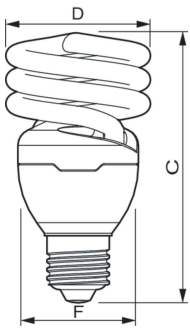

Tornado T2

Mechanical and housing

Bulb Shape	Spiral
------------	--------

Approval and application

Mercury (Hg) Content (Max)	2.5 mg
Mercury (Hg) Content (Nom)	2 mg
Energy Consumption kWh/1000 h	23 kWh

Product data

Full product code	872790092594400
-------------------	-----------------

Order product name	Tornado T2 23W WW E27 220-240V 1PF/6
EAN/UPC - Product	8727900925944
Order code	92594400
Numerator - Quantity Per Pack	1
Numerator - Packs per outer box	6
Material Nr. (12NC)	929689154101
Net Weight (Piece)	0.077 kg

Dimensional drawing

Tornado T2 23W WW E27 220-240V 1PF/6

Product	D (max)	C (max)	F (max)
Tornado T2 23W WW E27 220-240V 1PF/6	61.5 mm	118.5 mm	50.5 mm