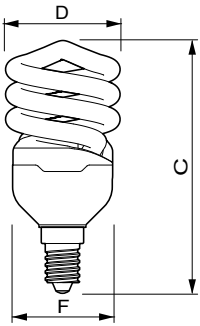

Economy Twister

Mechanical and housing

Bulb Shape Spiral

Approval and application

Mercury (Hg) Content (Max) 2.0 mg

Energy Consumption kWh/1000 h 12 kWh

Product data

Full product code 871016340615200

Order product name EconomyTwister 12W CDL E14 1PF/6

EAN/UPC - Product 8710163406152

Order code 40615200

Numerator - Quantity Per Pack 1

Numerator - Packs per outer box 6

Material Nr. (12NC) 929689238602

Net Weight (Piece) 0.053 kg

Dimensional drawing

EconomyTwister 12W CDL E14 1PF/6

Product	D (max)	C (max)	F (max)
EconomyTwister 12W CDL E14 1PF/6	47.5 mm	104 mm	40.5 mm