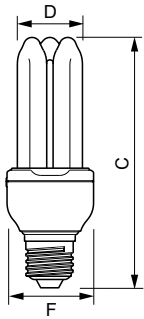

Product data

General Information		LLMF At End Of Nominal Lifetime (Nom)	
Cap-Base	E27 [E27]		65 %
Nominal lifetime	10,000 hour(s)	Operating and Electrical	
Switching Cycle	10,000	Line Frequency	50 or 60 Hz
Rated Lifetime (Hours)	10,000 hour(s)	Input Frequency	50 or 60 Hz
Lighting Technology	Compact Fluorescent Integrated	Power Consumption	23 W
Light Technical		Lamp Current (Nom)	165 mA
Color Code	827 [CCT of 2700K]	Starting Time (Nom)	0.3 s
Luminous Flux	1,450 lumen	Warm-up time to 60% light	5-40 s s
Color Designation	Warm White (WW)	Power Factor (Fraction)	0.6
Chromaticity Coordinate X (Nom)	463	Voltage (Nom)	220-240 V
Chromaticity Coordinate Y (Nom)	420	Controls and Dimming	
Correlated Color Temperature (Nom)	2700 K	Dimmable	No
Luminous Efficacy (rated) (Nom)	62 lm/W		
Color rendering index (CRI)	80		

GENIE

Mechanical and Housing

Bulb Shape Stick

Approval and Application

Mercury (Hg) Content (Max) 2 mg

Mercury (Hg) Content (Nom) 1.5 mg

Energy Consumption kWh/1000 h 23 kWh

Product Data

Full product code 872790089713501

Order product name Genie 23W WW E27 220-240V 1PF/6

Order code 89713501

Numerator - Quantity Per Pack 1

Numerator - Packs per outer box 6

Material Nr. (12NC) 929689243901

Full product name Genie 23W WW E27 220-240V 1PF/6

EAN/UPC - Case 8718291657798

EAN/UPC - Product/Case 8727900897135

Dimensional drawing

Product

Genie 23W WW E27 220-240V 1PF/6

Product	D (max)	C (max)	F (max)
Genie 23W WW E27 220-240V 1PF/6	36 mm	157.0 mm	48.5 mm