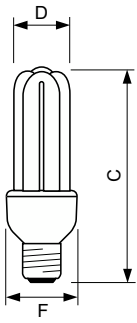

Product data

General Information		LLMF At End Of Nominal Lifetime (Nom)	
Cap-Base	E27 [E27]		65 %
Nominal lifetime	10,000 hour(s)	Operating and Electrical	
Switching Cycle	10,000	Line Frequency	50 or 60 Hz
Rated Lifetime (Hours)	10,000 hour(s)	Input Frequency	50 or 60 Hz
Lighting Technology	Compact Fluorescent Integrated	Power Consumption	23 W
Light Technical		Lamp Current (Nom)	165 mA
Color Code	827 [CCT of 2700K]	Starting Time (Nom)	0.3 s
Luminous Flux	1,450 lumen	Warm-up time to 60% light	5-40 s s
Color Designation	Warm White (WW)	Power Factor (Fraction)	0.6
Chromaticity Coordinate X (Nom)	463	Voltage (Nom)	220-240 V
Chromaticity Coordinate Y (Nom)	420	Controls and Dimming	
Correlated Color Temperature (Nom)	2700 K	Dimmable	No
Luminous Efficacy (rated) (Nom)	62 lm/W		
Color rendering index (CRI)	80		

GENIE

Mechanical and Housing

Bulb Shape Stick

Approval and Application

Mercury (Hg) Content (Max) 2 mg

Mercury (Hg) Content (Nom) 1.5 mg

Energy Consumption kWh/1000 h 23 kWh

Product Data

Full product code 872790089713501

Order product name Genie 23W WW E27 220-240V 1PF/6

Order code 89713501

Numerator - Quantity Per Pack 1

Numerator - Packs per outer box 6

Material Nr. (12NC) 929689243901

Full product name Genie 23W WW E27 220-240V 1PF/6

EAN/UPC - Case 8718291657798

EAN/UPC - Product/Case 8727900897135

Dimensional drawing

Product

Genie 23W WW E27 220-240V 1PF/6

Product	D (max)	C (max)	F (max)
Genie 23W WW E27 220-240V 1PF/6	36 mm	157.0 mm	48.5 mm