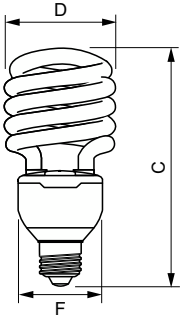

Tornado T3

Tornado T3 32W WW E27 220-240V 1PF/6

Energy-saving lamp in a decorative, spiral shape

Warnings and Safety

- Breaking a lamp is extremely unlikely to have any impact on your health. If a lamp breaks, ventilate the room for 30 minutes and remove the parts, preferably with gloves. Put them in a closed plastic bag and take it to your local waste facilities for recycling. Do not use a vacuum cleaner.
- Compact fluorescent lamps have to be treated as special waste, they must be taken to your local waste facilities for recycling. The European Lighting Industry has set up an infrastructure, capable of recycling mercury, other metals, glass etc.

Product data

General Information	
Cap-Base	E27 [E27]
Nominal lifetime	8,000 hour(s)
Switching Cycle	8,000
Rated Lifetime (Hours)	8,000 hour(s)
Lighting Technology	Compact Fluorescent Integrated
Light Technical	
Color Code	827 [CCT of 2700K]
Luminous Flux	2,255 lumen
Color Designation	Warm White (WW)
Chromaticity Coordinate X (Nom)	463
Chromaticity Coordinate Y (Nom)	420
Correlated Color Temperature (Nom)	2700 K
Color rendering index (CRI)	80
Operating and Electrical	
Line Frequency	50 or 60 Hz
Input Frequency	50 or 60 Hz

Power Consumption	32.0 W
Lamp Current (Nom)	140 mA
Starting Time (Nom)	0.3 s
Warm-up time to 60% light	5-40 s s
Power Factor (Fraction)	0.95
Voltage (Nom)	220-240 V
Controls and Dimming	
Dimmable	No
Mechanical and Housing	
Bulb Shape	Spiral
Approval and Application	
Mercury (Hg) Content (Max)	2.5 mg
Mercury (Hg) Content (Nom)	2 mg
Energy Consumption kWh/1000 h	32 kWh

Dimensional drawing

Product	C (max)	D (max)	F (max)
Tornado T3 32W WW E27 220-240V 1PF/6	152.5 mm	74 mm	61 mm