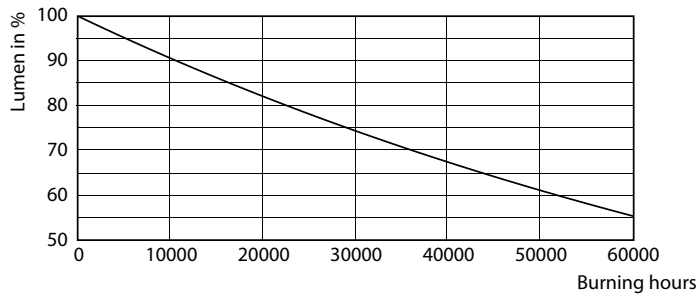

Product data

| General information | | Lamp Current (Nom) | |
|---------------------------------------|----------------------------------|---------------------------------|--------------------|
| Cap-Base | G13 [Medium Bi-Pin Fluorescent] | | 204 mA |
| EU RoHS compliant | Yes | Starting Time (Nom) | 0.5 s |
| Nominal Lifetime (Nom) | 30000 h | Warm Up Time to 60% Light (Nom) | 0.5 s |
| Switching Cycle | 50000 | Power Factor (Nom) | 0.5 |
| Technical Type | 23-54W | Voltage (Nom) | 220-240 V |
| Flux measurement reference | Sphere | | |
| Light technical | | Temperature | |
| Colour Code | 840 [CCT of 4000K] | T-Ambient (Max) | 45 °C |
| Beam Angle (Nom) | 240 ° | T-Ambient (Min) | -20 °C |
| Luminous Flux (Nom) | 2300 lm | T-Storage (Max) | 65 °C |
| Colour Designation | Cool White (CW) | T-Storage (Min) | -40 °C |
| Colour Temperature, horizontal (Nom) | 4000 K | T-Case Maximum (Nom) | 60 °C |
| Luminous Efficacy (rated) (Nom) | 100.00 lm/W | | |
| Color Consistency | <6 | Controls and dimming | |
| Colour Rendering Index horiz (Nom) | 80 | Dimmable | No |
| LLMF At End Of Nominal Lifetime (Nom) | 70 % | | |
| Operating and electrical | | Mechanical and housing | |
| Input Frequency | 50 to 60 Hz | Bulb Finish | Frosted |
| Power (Rated) (Nom) | 23 W | Bulb Material | Glass |
| | | Product Length | 1500 mm |
| | | Bulb Shape | Tube, single-ended |

LEDtube 30K LifetimeVsTc

LEDtube 30K FailureRate

LEDtube 23W 30K LumenVsTc

Ecofit Ledtubes T8

Lifetime

Lumen Maintenance Diagram