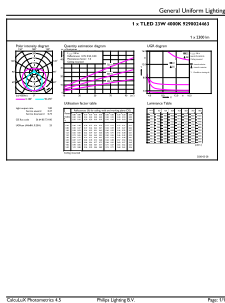

Photometric data

LEDtube ECO 23W G13 2300lm 840