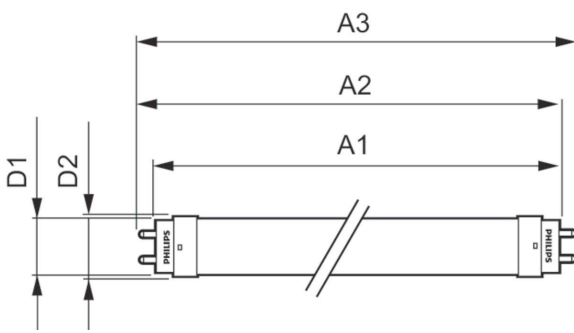

Product data

| General information | | Lamp Current (Nom) | |
|---------------------------------------|----------------------------------|---------------------------------|--------------------|
| Cap-Base | G13 [Medium Bi-Pin Fluorescent] | | 204 mA |
| EU RoHS compliant | Yes | Starting Time (Nom) | 0.5 s |
| Nominal Lifetime (Nom) | 30000 h | Warm Up Time to 60% Light (Nom) | 0.5 s |
| Switching Cycle | 50000 | Power Factor (Nom) | 0.5 |
| Technical Type | 23-54W | Voltage (Nom) | 220-240 V |
| Flux measurement reference | Sphere | | |
| Light technical | | Temperature | |
| Colour Code | 840 [CCT of 4000K] | T-Ambient (Max) | 45 °C |
| Beam Angle (Nom) | 240 ° | T-Ambient (Min) | -20 °C |
| Luminous Flux (Nom) | 2300 lm | T-Storage (Max) | 65 °C |
| Colour Designation | Cool White (CW) | T-Storage (Min) | -40 °C |
| Colour Temperature, horizontal (Nom) | 4000 K | T-Case Maximum (Nom) | 60 °C |
| Luminous Efficacy (rated) (Nom) | 100.00 lm/W | | |
| Color Consistency | <6 | Controls and dimming | |
| Colour Rendering Index horiz (Nom) | 80 | Dimmable | No |
| LLMF At End Of Nominal Lifetime (Nom) | 70 % | | |
| Operating and electrical | | Mechanical and housing | |
| Input Frequency | 50 to 60 Hz | Bulb Finish | Frosted |
| Power (Rated) (Nom) | 23 W | Bulb Material | Glass |
| | | Product Length | 1500 mm |
| | | Bulb Shape | Tube, single-ended |

Dimensional drawing

Ecofit LEDtube 1500mm HO 23W 840 T8

| Product | D1 | D2 | A1 | A2 | A3 |
|-------------------------------------|---------|-------|-----------|-----------|---------|
| Ecofit LEDtube 1500mm HO 23W 840 T8 | 25.7 mm | 28 mm | 1498.5 mm | 1505.9 mm | 1513 mm |