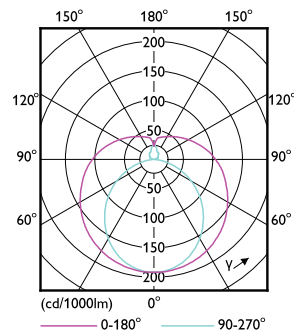

Photometric data

LEDtube 9W G13 900lm 2