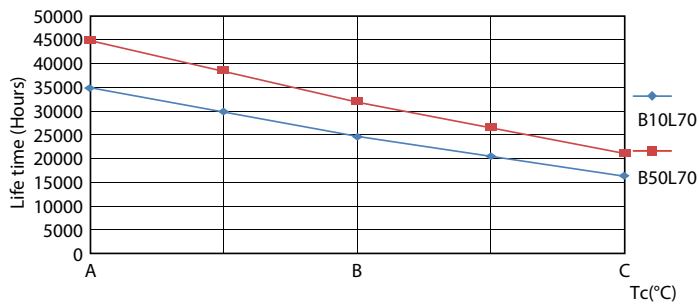

Product data

| General information | | Lamp Current (Nom) | |
|---------------------------------------|----------------------------------|---------------------------------|--------------------|
| Cap-Base | G13 [Medium Bi-Pin Fluorescent] | | 204 mA |
| EU RoHS compliant | Yes | Starting Time (Nom) | 0.5 s |
| Nominal Lifetime (Nom) | 30000 h | Warm Up Time to 60% Light (Nom) | 0.5 s |
| Switching Cycle | 50000 | Power Factor (Nom) | 0.5 |
| Technical Type | 23-54W | Voltage (Nom) | 220-240 V |
| Flux measurement reference | Sphere | | |
| Light technical | | Temperature | |
| Colour Code | 840 [CCT of 4000K] | T-Ambient (Max) | 45 °C |
| Beam Angle (Nom) | 240 ° | T-Ambient (Min) | -20 °C |
| Luminous Flux (Nom) | 2300 lm | T-Storage (Max) | 65 °C |
| Colour Designation | Cool White (CW) | T-Storage (Min) | -40 °C |
| Colour Temperature, horizontal (Nom) | 4000 K | T-Case Maximum (Nom) | 60 °C |
| Luminous Efficacy (rated) (Nom) | 100.00 lm/W | | |
| Color Consistency | <6 | Controls and dimming | |
| Colour Rendering Index horiz (Nom) | 80 | Dimmable | No |
| LLMF At End Of Nominal Lifetime (Nom) | 70 % | | |
| Operating and electrical | | Mechanical and housing | |
| Input Frequency | 50 to 60 Hz | Bulb Finish | Frosted |
| Power (Rated) (Nom) | 23 W | Bulb Material | Glass |
| | | Product Length | 1500 mm |
| | | Bulb Shape | Tube, single-ended |

Photometric data

LEDtube ECO 23W G13 2300lm 840

LEDtube 9W G13 900lm 2

Ecofit Ledtubes T8

Photometric data

LEDtube 23W G13 2300lm 840

Lifetime

Life Expectancy Diagram