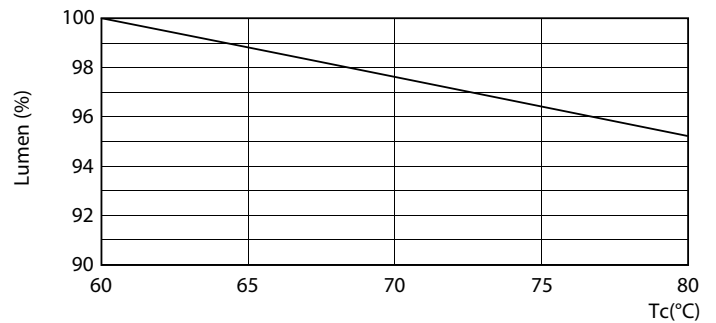

LEDtube 30K FailureRate

LEDtube 23W 30K LumenVsTc