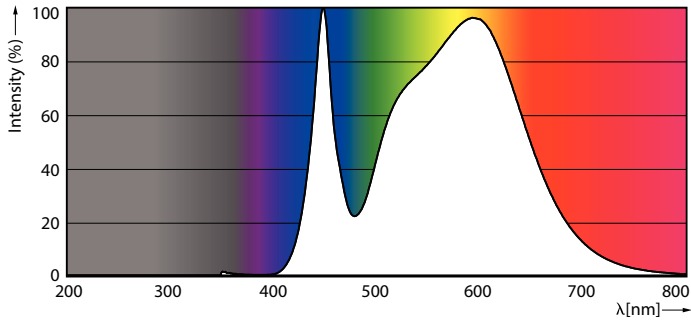

Product data

| General information | | Lamp Current (Nom) | |
|---------------------------------------|----------------------------------|---------------------------------|--------------------|
| Cap-Base | G13 [Medium Bi-Pin Fluorescent] | | 204 mA |
| EU RoHS compliant | Yes | Starting Time (Nom) | 0.5 s |
| Nominal Lifetime (Nom) | 30000 h | Warm Up Time to 60% Light (Nom) | 0.5 s |
| Switching Cycle | 50000 | Power Factor (Nom) | 0.5 |
| Technical Type | 23-54W | Voltage (Nom) | 220-240 V |
| Flux measurement reference | Sphere | | |
| Light technical | | Temperature | |
| Colour Code | 840 [CCT of 4000K] | T-Ambient (Max) | 45 °C |
| Beam Angle (Nom) | 240 ° | T-Ambient (Min) | -20 °C |
| Luminous Flux (Nom) | 2300 lm | T-Storage (Max) | 65 °C |
| Colour Designation | Cool White (CW) | T-Storage (Min) | -40 °C |
| Colour Temperature, horizontal (Nom) | 4000 K | T-Case Maximum (Nom) | 60 °C |
| Luminous Efficacy (rated) (Nom) | 100.00 lm/W | | |
| Color Consistency | <6 | Controls and dimming | |
| Colour Rendering Index horiz (Nom) | 80 | Dimmable | No |
| LLMF At End Of Nominal Lifetime (Nom) | 70 % | | |
| Operating and electrical | | Mechanical and housing | |
| Input Frequency | 50 to 60 Hz | Bulb Finish | Frosted |
| Power (Rated) (Nom) | 23 W | Bulb Material | Glass |
| | | Product Length | 1500 mm |
| | | Bulb Shape | Tube, single-ended |

Photometric data

LEDtube ECO 23W G13 2300lm 840

LEDtube 9W G13 900lm 2

Ecofit Ledtubes T8

Photometric data

LEDtube 23W G13 2300lm 840

Lifetime

Life Expectancy Diagram