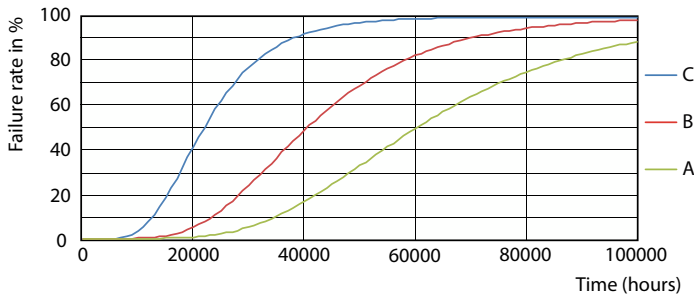

Spectral Power Distribution Colour

General uniform lighting

MASTER Value LEDtube T8

Photometric data

Light Distribution Diagram

Lifetime

FailureRate

LumenVsTc