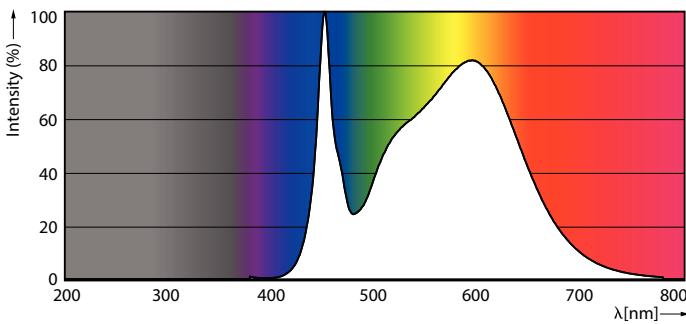

Spectral Power Distribution Colour

General uniform lighting