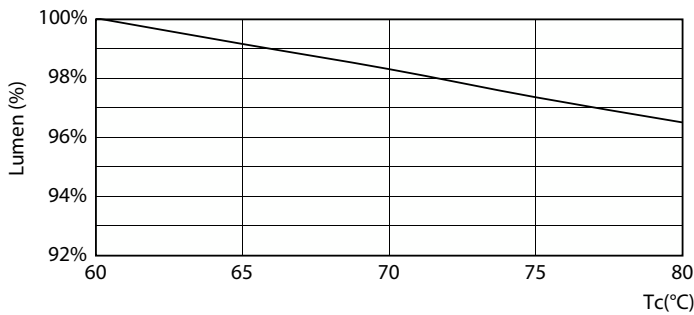

Bulb Finish	Frosted
Bulb Material	Glass
Product Length	1500 mm
Bulb Shape	Tube, double-ended

Approval and application

Energy Efficiency Class	C
Energy Saving Product	Yes
Approval Marks	RoHS compliance TUV CE marking KEMA Keur certificate
Energy Consumption kWh/1000 h	23 kWh

Spectral Power Distribution Colour

General uniform lighting

MASTER Value LEDtube T8

Photometric data

Light Distribution Diagram

Lifetime

FailureRate

LumenVsTc