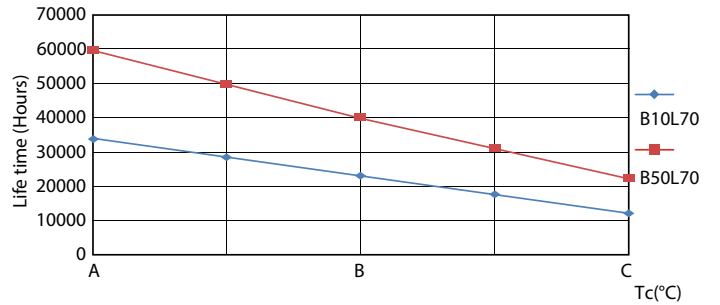

Bulb Finish	Frosted
Bulb Material	Glass
Product Length	1500 mm
Bulb Shape	Tube, double-ended

Approval and application

Energy Efficiency Class	C
Energy Saving Product	Yes
Approval Marks	RoHS compliance TUV CE marking KEMA Keur certificate
Energy Consumption kWh/1000 h	23 kWh

Spectral Power Distribution Colour

General uniform lighting

MASTER Value LEDtube T8

Photometric data

Light Distribution Diagram

Lifetime

FailureRate

LumenVsTc