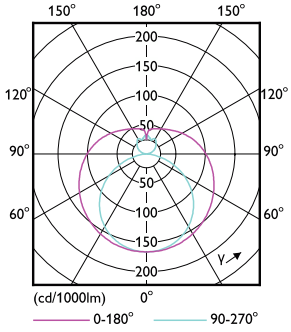

Bulb Finish	Frosted
Bulb Material	Glass
Product Length	1500 mm
Bulb Shape	Tube, double-ended

Approval and application

Energy Efficiency Class	C
Energy Saving Product	Yes
Approval Marks	RoHS compliance TUV CE marking KEMA Keur certificate
Energy Consumption kWh/1000 h	23 kWh

Dimensional drawing

Product	D1	D2	A1	A2	A3
MASTER LEDtube VLE 1500mm UO 23W 840 T8	25.8 mm	28 mm	1498.8 mm	1505.9 mm	1513 mm

MASTER LEDtube VLE 1500mm UO 23W 840 T8

Photometric data

© 2022 Philips Lighting B.V. All rights reserved. Page 11

Spectral Power Distribution Colour

General uniform lighting

MASTER Value LEDtube T8

Photometric data

Light Distribution Diagram

Lifetime

FailureRate

LumenVsTc