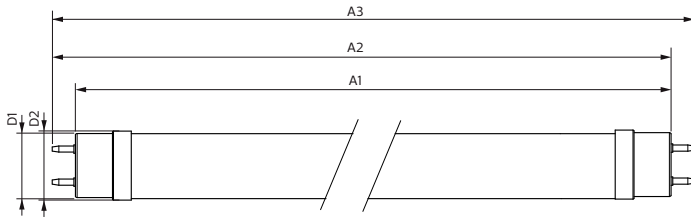

MASTER Value LEDtube T8

Controls and dimming

Dimmable	No

Mechanical and housing

Bulb Finish	Frosted
Bulb Material	Glass
Product Length	1500 mm
Bulb Shape	Tube, double-ended

Approval and application

Energy Efficiency Class	C
Energy Saving Product	Yes
Approval Marks	RoHS compliance TUV CE marking KEMA Keur certificate
Energy Consumption kWh/1000 h	23 kWh

EPREL Registration Number	1095875

Product data

Full product code	871951431688100
Order product name	MASTER LEDtube VLE 1500mm UO 23W 840 T8
EAN/UPC - Product	8719514316881
Order code	31688100
Numerator - Quantity Per Pack	1
Numerator - Packs per outer box	10
Material Nr. (12NC)	929002998002
Net Weight (Piece)	0.275 kg

Dimensional drawing

Product	D1	D2	A1	A2	A3
MASTER LEDtube VLE 1500mm UO 23W 840 T8	25.8 mm	28 mm	1498.8 mm	1505.9 mm	1513 mm

MASTER LEDtube VLE 1500mm UO 23W 840 T8

Photometric data