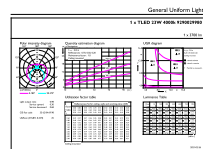

Spectral Power Distribution Colour

General uniform lighting