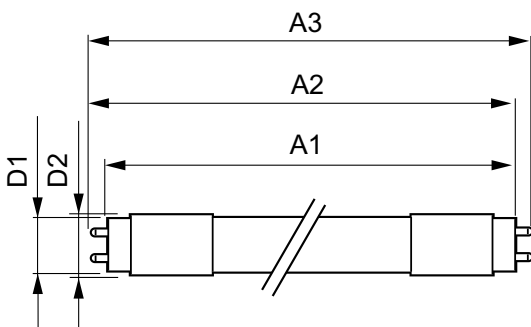

MASTER LEDtube EM/Mains

T-Case Maximum (Nom)	55 °C
Controls and dimming	
Dimmable	No
Mechanical and housing	
Bulb Finish	Frosted
Bulb Material	Plastic
Product Length	1200 mm
Bulb Shape	Tube, double-ended
Approval and application	
Energy Efficiency Class	C
Energy Saving Product	Yes
Approval Marks	RoHS compliance CE marking KEMA Keur certificate

Approval Marks	TUV
Energy Consumption kWh/1000 h	15 kWh
EPREL Registration Number	403545
Product data	
Full product code	871951431660700
Order product name	MASTER LEDtube 1200mm UO 14.7W 865 T8
EAN/UPC - Product	8719514316607
Order code	31660700
Numerator - Quantity Per Pack	1
Numerator - Packs per outer box	10
Material Nr. (12NC)	929002998402
Net Weight (Piece)	0.230 kg

Dimensional drawing

MASTER LEDtube 1200mm UO 14.7W 865 T8

Product	D1	D2	A1	A2	A3
MASTER LEDtube 1200mm UO 14.7W 865 T8	25.8 mm	28 mm	1198.2 mm	1205.3 mm	1212.4 mm

Photometric data