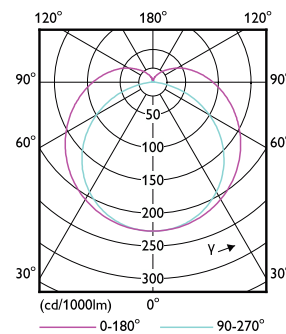

# MASTER LEDtube EM/Mains

T-Case Maximum (Nom)	55 °C
<b>Controls and dimming</b>	
Dimmable	No
<b>Mechanical and housing</b>	
Bulb Finish	Frosted
Bulb Material	Plastic
Product Length	1200 mm
Bulb Shape	Tube, double-ended
<b>Approval and application</b>	
Energy Efficiency Class	C
Energy Saving Product	Yes
Approval Marks	RoHS compliance CE marking KEMA Keur certificate

## Dimensional drawing

MASTER LEDtube 1200mm UO 14.7W 865 T8

Product	D1	D2	A1	A2	A3
MASTER LEDtube 1200mm UO 14.7W 865 T8	25.8 mm	28 mm	1198.2 mm	1205.3 mm	1212.4 mm

## Photometric data

General uniform lighting

Light Distribution Diagram

## Photometric data

Spectral Power Distribution Colour