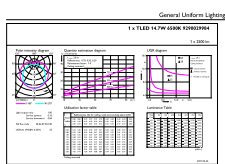

Approval Marks	TUV
Energy Consumption kWh/1000 h	15 kWh
EPREL Registration Number	403545
<b>Product data</b>	
Full product code	871951431660700
Order product name	MASTER LEDtube 1200mm UO 14.7W 865 T8
EAN/UPC - Product	8719514316607
Order code	31660700
Numerator - Quantity Per Pack	1
Numerator - Packs per outer box	10
Material Nr. (12NC)	929002998402
Net Weight (Piece)	0.230 kg

## Photometric data

General uniform lighting

Light Distribution Diagram