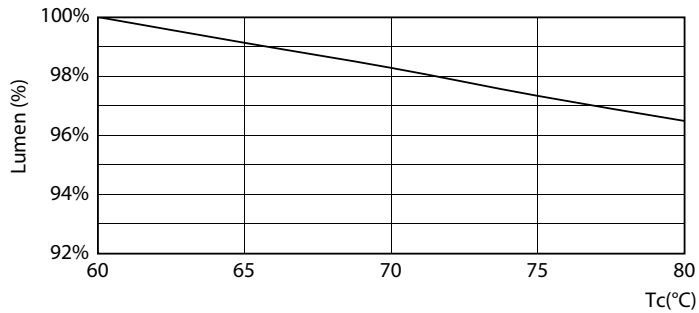

Light Distribution Diagram

MASTER LEDtube EM/Mains

Photometric data

General uniform lighting

Lifetime

LifetimeVsTc

Lumen Maintenance Diagram

LumenVsTc