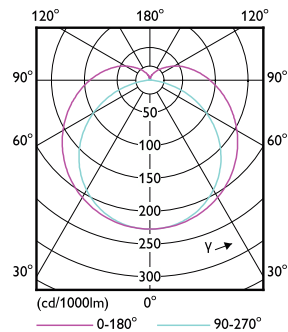

Dimensional drawing

MASTER LEDtube 1500mm UO 21.7W 830 T8

Product	D1	D2	A1	A2	A3
MASTER LEDtube 1500mm UO 21.7W 830 T8	25.8 mm	28 mm	1498.8 mm	1505.9 mm	1513 mm

Photometric data

Spectral Power Distribution Colour

Light Distribution Diagram

MASTER LEDtube EM/Mains

Photometric data

General uniform lighting

Lifetime

LifetimeVsTc

Lumen Maintenance Diagram

LumenVsTc