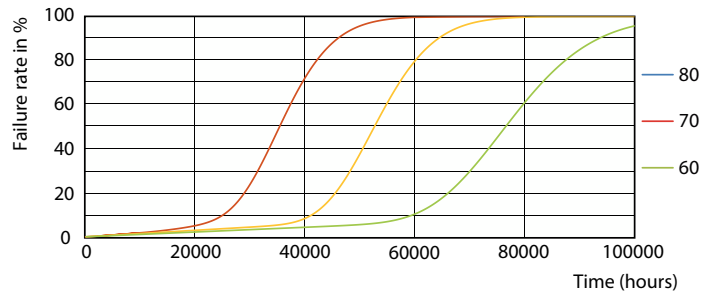

Light Distribution Diagram

MASTER LEDtube EM/Mains

Photometric data

General uniform lighting

Lifetime

LifetimeVsTc

Lumen Maintenance Diagram

LumenVsTc

FailureRate

MASTER LEDtube EM/Mains

Lifetime

Life Expectancy Diagram