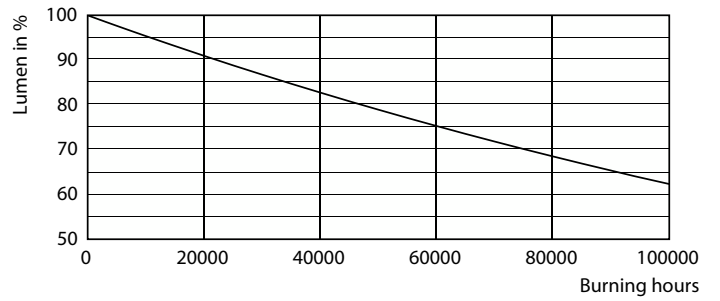

Light Distribution Diagram

MASTER LEDtube EM/Mains

Photometric data

General uniform lighting

Lifetime

LifetimeVsTc

Lumen Maintenance Diagram

LumenVsTc