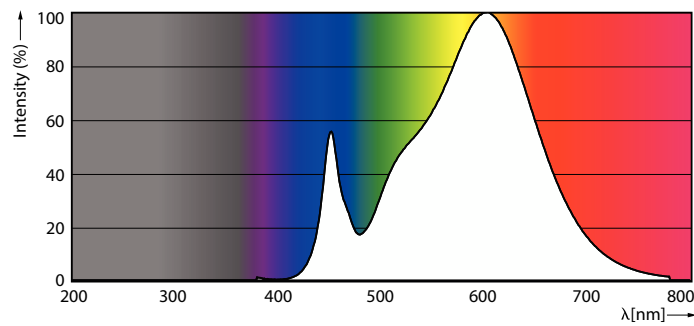

Photometric data

Spectral Power Distribution Colour