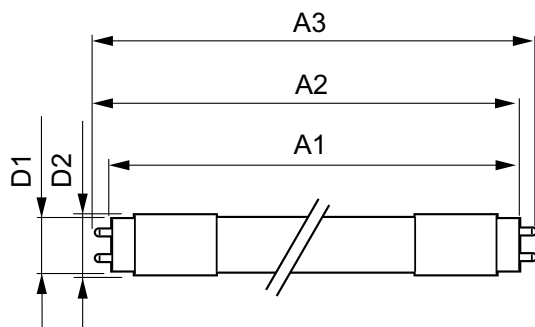

Warnings and Safety

• -

Product data

General information	
Cap-Base	G13 ROT (Rotating) [Medium Bi-Pin Fluorescent]
EU RoHS compliant	Yes
Nominal Lifetime (Nom)	75000 h
Switching Cycle	200000
Flux measurement reference	Sphere
Light technical	
Colour Code	830 [CCT of 3000K]
Beam Angle (Nom)	160 °
Luminous Flux (Nom)	3400 lm
Colour Designation	White (WH)
Colour Temperature, horizontal (Nom)	3000 K
Luminous Efficacy (rated) (Nom)	156 lm/W
Color Consistency	<6
Colour Rendering Index horiz (Nom)	80

MASTER LEDtube EM/Mains

T-Case Maximum (Nom)	60 °C
Controls and dimming	
Dimmable	No
Mechanical and housing	
Bulb Finish	Frosted
Bulb Material	Plastic
Product Length	1500 mm
Bulb Shape	Tube, double-ended
Approval and application	
Energy Efficiency Class	D
Energy Saving Product	Yes
Approval Marks	RoHS compliance TUV CE marking KEMA Keur certificate

Dimensional drawing

MASTER LEDtube 1500mm UO 21.7W 830 T8

Product	D1	D2	A1	A2	A3
MASTER LEDtube 1500mm UO 21.7W 830 T8	25.8 mm	28 mm	1498.8 mm	1505.9 mm	1513 mm

Photometric data

Spectral Power Distribution Colour