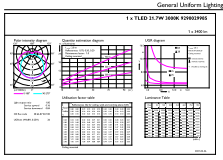

Dimensional drawing

MASTER LEDtube 1500mm UO 21.7W 830 T8

Product	D1	D2	A1	A2	A3
MASTER LEDtube 1500mm UO 21.7W 830 T8	25.8 mm	28 mm	1498.8 mm	1505.9 mm	1513 mm

Photometric data

Spectral Power Distribution Colour

Light Distribution Diagram

MASTER LEDtube EM/Mains

Photometric data

General uniform lighting

Lifetime

LifetimeVsTc

Lumen Maintenance Diagram

LumenVsTc