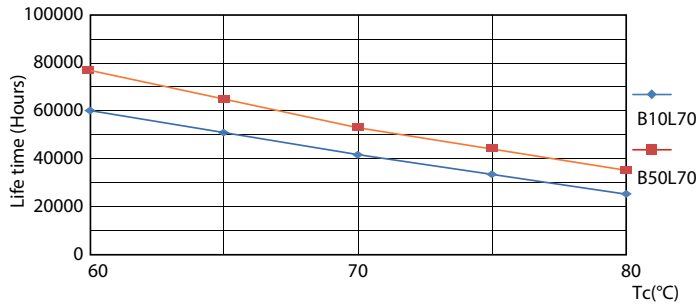

Light Distribution Diagram

MASTER LEDtube EM/Mains

Photometric data

General uniform lighting

Lifetime

LifetimeVsTc

Lumen Maintenance Diagram

LumenVsTc

FailureRate

MASTER LEDtube EM/Mains

Lifetime

Life Expectancy Diagram