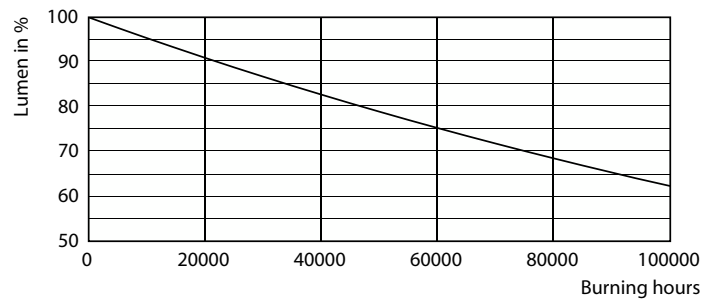

MASTER LEDtube EM/Mains

Photometric data

Spectral Power Distribution Colour

Lifetime

LifetimeVsTc

Lumen Maintenance Diagram

LumenVsTc

FailureRate

MASTER LEDtube EM/Mains

Lifetime

Life Expectancy Diagram