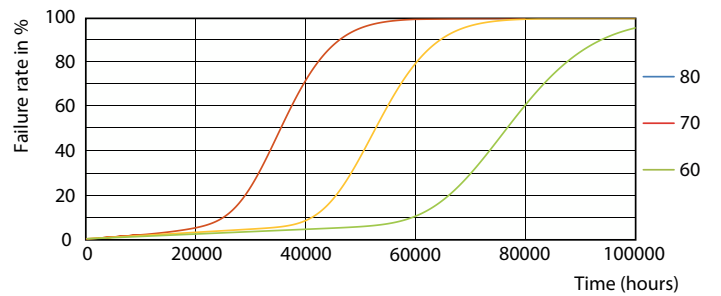

MASTER LEDtube EM/Mains

Photometric data

Spectral Power Distribution Colour

Lifetime

LifetimeVsTc

Lumen Maintenance Diagram

LumenVsTc

FailureRate

MASTER LEDtube EM/Mains

Lifetime

Life Expectancy Diagram