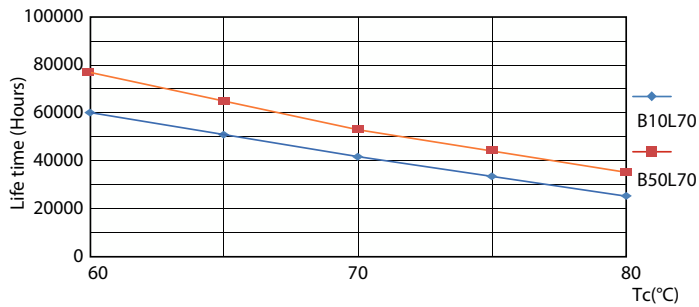

Warnings and Safety

• -

Product data

General information	
Cap-Base	G13 ROT (Rotating) [Medium Bi-Pin Fluorescent]
EU RoHS compliant	Yes
Nominal Lifetime (Nom)	75000 h
Switching Cycle	200000X
Flux measurement reference	Sphere
Light technical	
Colour Code	865 [CCT of 6500K]
Beam Angle (Nom)	160 °
Luminous Flux (Nom)	3700 lm
Colour Designation	Cool Daylight
Colour Temperature, horizontal (Nom)	6500 K
Luminous Efficacy (rated) (Nom)	170.00 lm/W
Color Consistency	<6
Colour Rendering Index horiz (Nom)	80

Dimensional drawing

MASTER LEDtube 1500mm UO 21.7W 865 T8

Product	D1	D2	A1	A2	A3
MASTER LEDtube 1500mm UO 21.7W 865 T8	25.8 mm	28 mm	1498.8 mm	1505.9 mm	1513 mm

Photometric data

General uniform lighting

Light Distribution Diagram

MASTER LEDtube EM/Mains

Photometric data

Spectral Power Distribution Colour

Lifetime

LifetimeVsTc

Lumen Maintenance Diagram

LumenVsTc

FailureRate