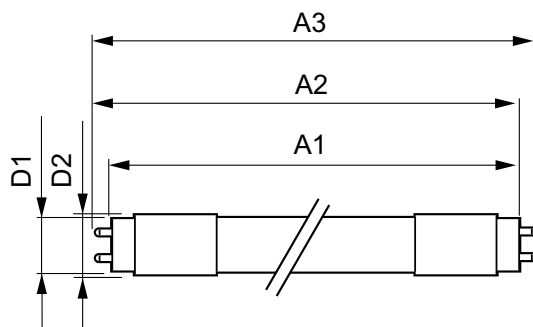

Warnings and Safety

• -

Product data

General information	
Cap-Base	G13 ROT (Rotating) [Medium Bi-Pin Fluorescent]
EU RoHS compliant	Yes
Nominal Lifetime (Nom)	75000 h
Switching Cycle	200000X
Flux measurement reference	Sphere
Light technical	
Colour Code	865 [CCT of 6500K]
Beam Angle (Nom)	160 °
Luminous Flux (Nom)	3700 lm
Colour Designation	Cool Daylight
Colour Temperature, horizontal (Nom)	6500 K
Luminous Efficacy (rated) (Nom)	170.00 lm/W
Color Consistency	<6
Colour Rendering Index horiz (Nom)	80

MASTER LEDtube EM/Mains

T-Case Maximum (Nom)	60 °C
Controls and dimming	
Dimmable	No
Mechanical and housing	
Bulb Finish	Frosted
Bulb Material	Plastic
Product Length	1500 mm
Bulb Shape	Tube, double-ended
Approval and application	
Energy Efficiency Class	C
Energy Saving Product	Yes
Approval Marks	RoHS compliance CE marking KEMA Keur certificate

Approval Marks	TUV
Energy Consumption kWh/1000 h	22 kWh
EPREL Registration Number	403548
Product data	
Full product code	871951431666900
Order product name	MASTER LEDtube 1500mm UO 21.7W 865 T8
EAN/UPC - Product	8719514316669
Order code	31666900
Numerator - Quantity Per Pack	1
Numerator - Packs per outer box	10
Material Nr. (12NC)	929002998702
Net Weight (Piece)	0.285 kg

Dimensional drawing

MASTER LEDtube 1500mm UO 21.7W 865 T8

Product	D1	D2	A1	A2	A3
MASTER LEDtube 1500mm UO 21.7W 865 T8	25.8 mm	28 mm	1498.8 mm	1505.9 mm	1513 mm

Photometric data

General uniform lighting

Light Distribution Diagram