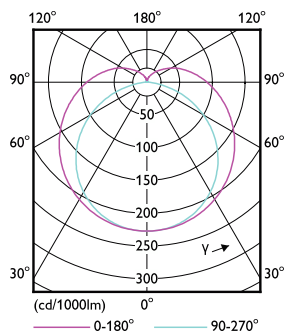

MASTER LEDtube EM/Mains

T-Case Maximum (Nom)	60 °C
Controls and dimming	
Dimmable	No
Mechanical and housing	
Bulb Finish	Frosted
Bulb Material	Plastic
Product Length	1500 mm
Bulb Shape	Tube, double-ended
Approval and application	
Energy Efficiency Class	C
Energy Saving Product	Yes
Approval Marks	RoHS compliance CE marking KEMA Keur certificate

Dimensional drawing

MASTER LEDtube 1500mm UO 21.7W 865 T8

Product	D1	D2	A1	A2	A3
MASTER LEDtube 1500mm UO 21.7W 865 T8	25.8 mm	28 mm	1498.8 mm	1505.9 mm	1513 mm

Photometric data

General uniform lighting

Light Distribution Diagram

MASTER LEDtube EM/Mains

Photometric data

Spectral Power Distribution Colour

Lifetime

LifetimeVsTc

Lumen Maintenance Diagram

LumenVsTc

FailureRate