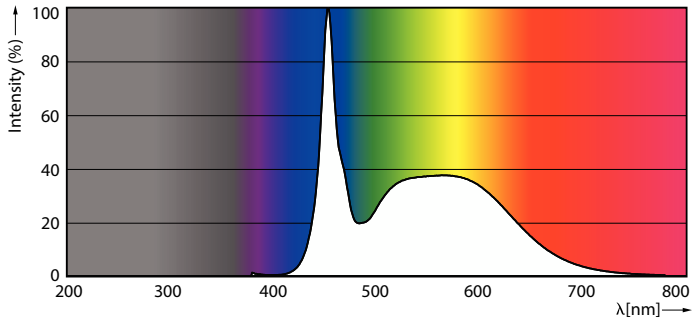

Warnings and Safety

• -

Product data

General information	
Cap-Base	G13 ROT (Rotating) [Medium Bi-Pin Fluorescent]
EU RoHS compliant	Yes
Nominal Lifetime (Nom)	75000 h
Switching Cycle	200000X
Flux measurement reference	Sphere
Light technical	
Colour Code	865 [CCT of 6500K]
Beam Angle (Nom)	160 °
Luminous Flux (Nom)	3700 lm
Colour Designation	Cool Daylight
Colour Temperature, horizontal (Nom)	6500 K
Luminous Efficacy (rated) (Nom)	170.00 lm/W
Color Consistency	<6
Colour Rendering Index horiz (Nom)	80

MASTER LEDtube EM/Mains

Photometric data

Spectral Power Distribution Colour

Lifetime

LifetimeVsTc

Lumen Maintenance Diagram

LumenVsTc

FailureRate