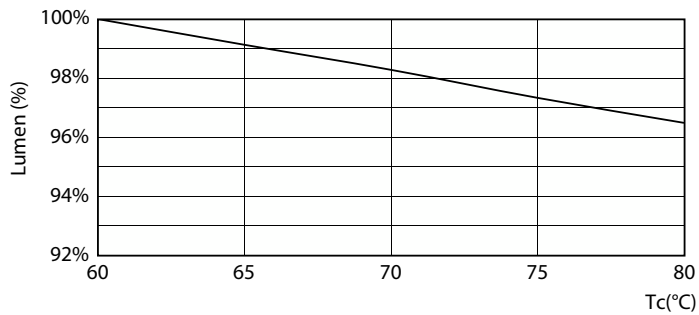

MASTER LEDtube EM/Mains

Photometric data

Spectral Power Distribution Colour

Lifetime

LifetimeVsTc

Lumen Maintenance Diagram

LumenVsTc

FailureRate

MASTER LEDtube EM/Mains

Lifetime

Life Expectancy Diagram