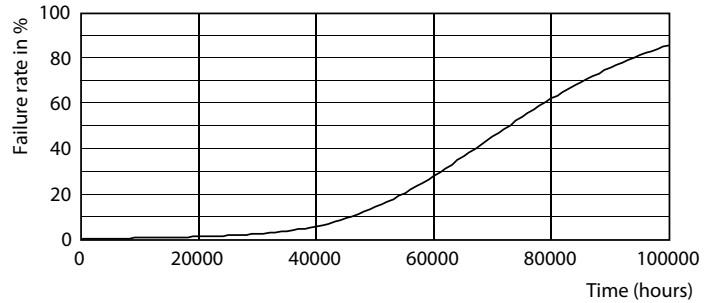

LEDtube_70K-LED

MASTER LEDtube EM/Mains

Photometric data

Master Electronics Ltd. Page 10

LEDtube MAS 20W G13 3700lm 865-GUL

Lifetime