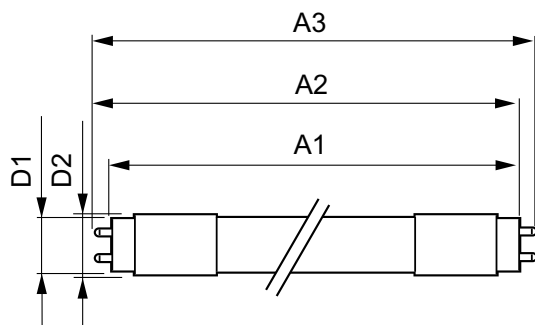

MASTER LEDtube EM/Mains

T-Case Maximum (Nom)	60 °C
Controls and Dimming	
Dimmable	No
Mechanical and Housing	
Bulb Finish	Frosted
Bulb Material	Glass
Product Length	1500 mm
Bulb Shape	Tube, double-ended
Approval and Application	
Energy Efficiency Class	B
Energy Saving Product	Yes
Approval Marks	RoHS compliance TUV CE marking KEMA Keur certificate

Energy Consumption kWh/1000 h	20 kWh
EPREL Registration Number	453170
Product Data	
Full product code	871951433978100
Order product name	MASTER LEDtube 1500mm UE 20W 865 T8
EAN/UPC - Product	8719514339781
Order code	33978100
Numerator - Quantity Per Pack	1
Numerator - Packs per outer box	10
Material Nr. (12NC)	929003067302
Net Weight (Piece)	0.270 kg

Dimensional drawing

T8 UE 5ft 220-240V 20W 3700lm 6500K

Product	D1	D2	A1	A2	A3
MASTER LEDtube 1500mm UE 20W 865 T8	25.8 mm	28 mm	1498.8 mm	1505.9 mm	1513 mm