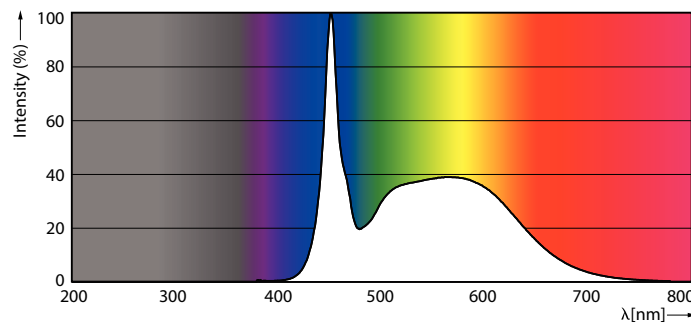

Photometric data

LEDtube MAS 13,5W G13 2500lm 865-POC