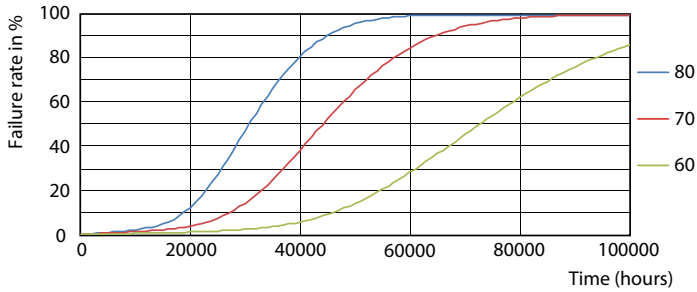

MASTER LEDtube EM/Mains

Photometric data

Master Electronics Ltd. Page 10

LEDtube MAS 20W G13 3700lm 865-GUL

Lifetime