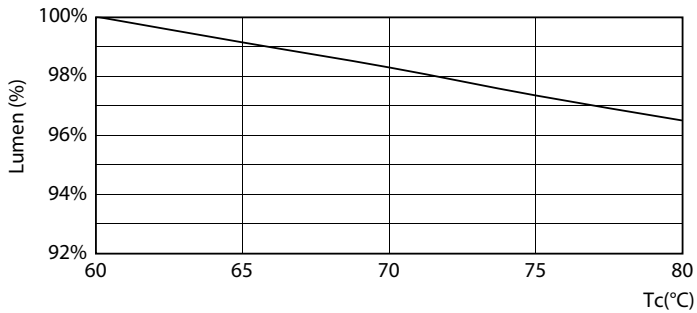

LEDtube MAS 20W 70K FailureRate-LED

LEDtube MAS 20W 70K LumenVsTc-LMP