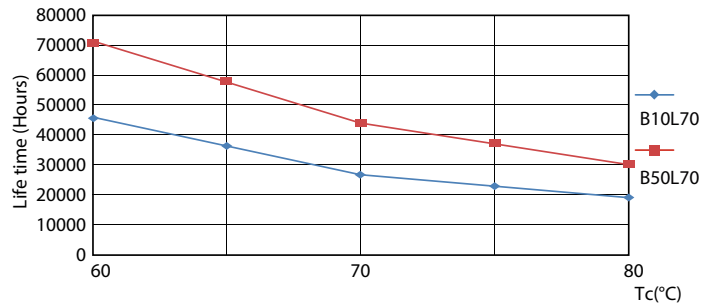

## Lifetime

LEDtube MAS 20W 70K FailureRate-LED

LEDtube MAS 20W 70K LumenVsTc-LMP

LEDtube\_70K-LED

LEDtube MAS 20W 70K LifetimeVsTc-LED