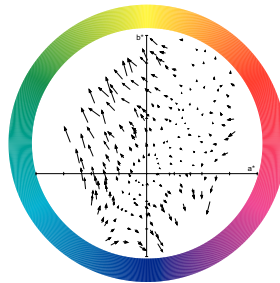

MASTERCLOUR CDM-TC Elite

Order Code	Full Product Name	Lumen Maintenance 10000 h (Nom)	Lumen Maintenance 12000 h (Nom)	Lumen Maintenance 2000 h (Nom)	Lumen Maintenance 5000 h (Nom)	Luminous Efficacy (rated) (Nom)	Luminous Flux (Rated) (Min)	Luminous Flux (Rated) (Nom)
93062700	MASTERCLOUR CDM-TC Elite 50W/930 G8.5 1CT/12	83 %	82 %	95 %	88 %	108 lm/W	4900 lm	5400 lm

Mechanical and Housing

Order Code	Full Product Name	Bulb Material
87158600	MASTERCLOUR CDM-TC Elite 20W/830 G8.5 1CT/12	UV-Block Quartz
91149700	MASTERCLOUR CDM-TC Elite 35W/930 G8.5 1CT/12	-
16366400	MASTERCLOUR CDM-TC Elite 35W/942 G8.5 1CT	-

Order Code	Full Product Name	Bulb Material
91153400	MASTERCLOUR CDM-TC Elite 70W/930 G8.5 1CT/12	-
16368800	MASTERCLOUR CDM-TC Elite 70W/942 G8.5 1CT	-
93062700	MASTERCLOUR CDM-TC Elite 50W/930 G8.5 1CT/12	-

Colour Rendering Diagrams

LDCR_CDMTC-E_0002-Colour rendering diagram