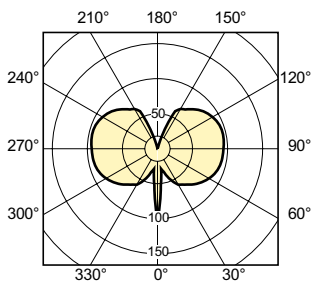

MASTERColour CDM-TC Elite