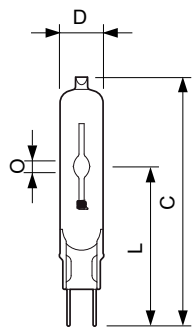

Versions

CDM-TC Elite 35W /930 /942

CDM-TC Elite 70W /930 /942

CDM-TC Elite 50W /930, /942

Dimensional drawing

D

Product	D (max)	O	L (min)	L (max)	L	C (max)
MASTERColour CDM-TC Elite 35W/942 G8.5 1CT	15 mm	5.2 mm	51 mm	53 mm	52 mm	85 mm
MASTERColour CDM-TC Elite 70W/942 G8.5 1CT	15 mm	7.75 mm	51 mm	53 mm	52 mm	85 mm
MASTERColour CDM-TC Elite 70W/930 G8.5 1CT/12	15 mm	7.15 mm	51 mm	53 mm	52 mm	85 mm
MASTERColour CDM-TC Elite 35W/930 G8.5 1CT/12	15 mm	4.8 mm	51 mm	53 mm	52 mm	85 mm
MASTERColour CDM-TC Elite 50W/930 G8.5 1CT/12	15 mm	6 mm	51 mm	53 mm	52 mm	85 mm

Product	D (max)	D	O	L (min)	L (max)	L	C (max)
MASTERColour CDM-TC Elite 20W/830 G8.5 1CT/12	15 mm	0.55 in	4 mm	51 mm	53 mm	52 mm	85 mm

MASTERCcolour CDM-TC Elite

Approval and Application	
Energy Efficiency Label (EEL)	A+
Controls and Dimming	
Dimmable	No
Operating and Electrical	
Re-Ignition Time (Min) (Max)	15 min
General Information	
Cap-Base	G8.5
Operating Position	UNIVERSAL
Mechanical and Housing	
Bulb Finish	Clear
Bulb Shape	T14