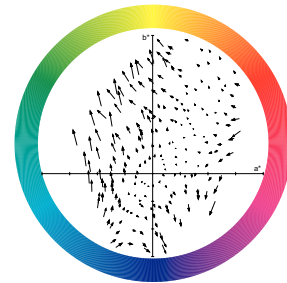

MASTERCLOUR CDM-TC Elite

Order Code	Full Product Name	Lumen Maintenance 10000 h (Nom)	Lumen Maintenance 12000 h (Nom)	Lumen Maintenance 2000 h (Nom)	Lumen Maintenance 5000 h (Nom)	Luminous Efficacy (rated) (Nom)	Luminous Flux (Rated) (Min)	Luminous Flux (Rated) (Nom)
93062700	MASTERCLOUR CDM-TC Elite 50W/930 G8.5 1CT/12	83 %	82 %	95 %	88 %	108 lm/W	4900 lm	5400 lm

Mechanical and Housing

Order Code	Full Product Name	Bulb Material
87158600	MASTERCLOUR CDM-TC Elite 20W/830 G8.5 1CT/12	UV-Block Quartz
91149700	MASTERCLOUR CDM-TC Elite 35W/930 G8.5 1CT/12	-
16366400	MASTERCLOUR CDM-TC Elite 35W/942 G8.5 1CT	-

Order Code	Full Product Name	Bulb Material
91153400	MASTERCLOUR CDM-TC Elite 70W/930 G8.5 1CT/12	-
16368800	MASTERCLOUR CDM-TC Elite 70W/942 G8.5 1CT	-
93062700	MASTERCLOUR CDM-TC Elite 50W/930 G8.5 1CT/12	-

Colour Rendering Diagrams

LDCR_CDMTC-E_0002-Colour rendering diagram