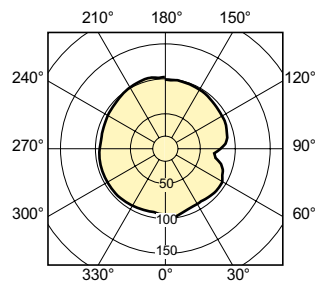

MASTERColour CDM-TC Elite