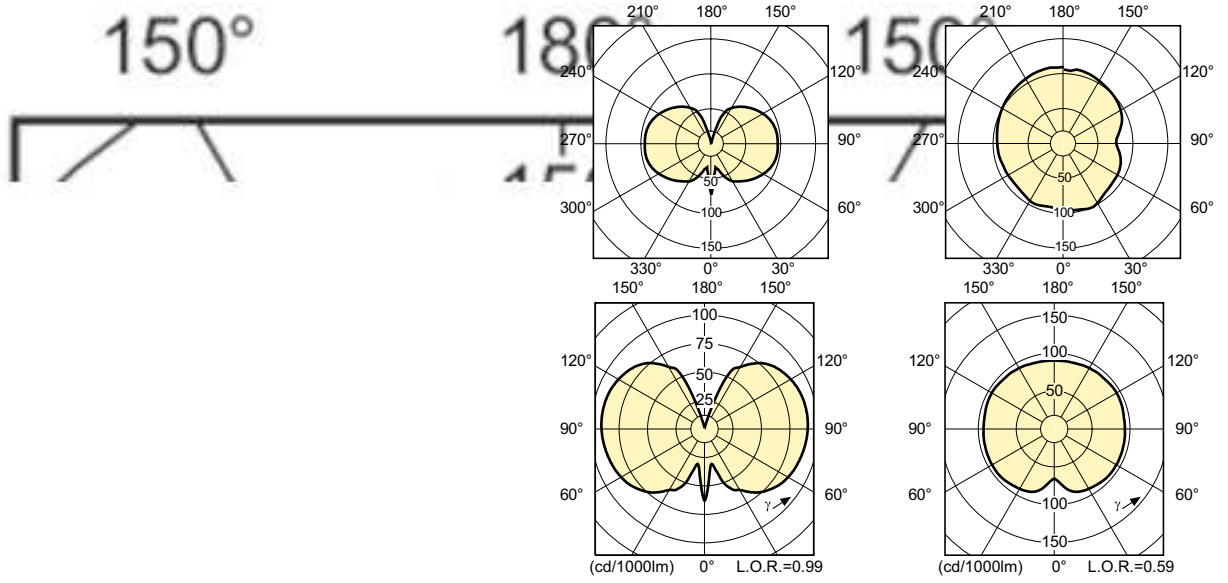

MASTERColour CDM-TC Elite