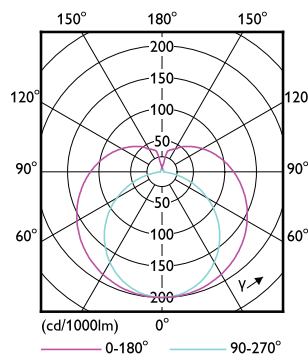

Temperature

Order Code	Full Product Name	T-Case Maximum (Nom)
81921000	MASTER LEDtube 1200mm HO 26W 830 T5	72.1 °C
81923400	MASTER LEDtube 1200mm HO 26W 840 T5	72.1 °C
81925800	MASTER LEDtube 1200mm HO 26W 865 T5	72.1 °C
81929600	MASTER LEDtube 1500mm HO 26W 830 T5	67.4 °C
81931900	MASTER LEDtube 1500mm HO 26W 840 T5	67.4 °C
81933300	MASTER LEDtube 1500mm HO 26W 865 T5	67.4 °C
78343300	MAS LEDtube 600mm HE 8W 830 T5	60 °C
78345700	MAS LEDtube 600mm HE 8W 840 T5	60 °C
78347100	MAS LEDtube 600mm HE 8W 865 T5	60 °C
78349500	MAS LEDtube 1200mm HE 16.5W 830 T5	70 °C
78351800	MAS LEDtube 1200mm HE 16.5W 840 T5	70 °C
78353200	MAS LEDtube 1200mm HE 16.5W 865 T5	70 °C
78355600	MAS LEDtube 1500mm HE 20W 830 T5	75 °C
78357000	MAS LEDtube 1500mm HE 20W 840 T5	75 °C

Order Code	Full Product Name	T-Case Maximum (Nom)
78359400	MAS LEDtube 1500mm HE 20W 865 T5	75 °C
29050100	MAS LEDtube 1500mm UO 36W 830 T5	75 °C
29052500	MAS LEDtube 1500mm UO 36W 840 T5	75 °C
29054900	MAS LEDtube 1500mm UO 36W 865 T5	75 °C