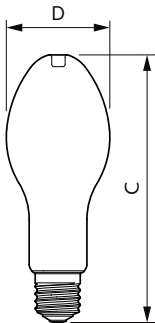

## Versions

E27 ED 75mm Frosted

E27 ED 90mm Frosted

E40 ED90. Frosted

## Dimensional drawing

Product	D	C
TForce Core LED HPL 18W E27 840 FR	75 mm	180 mm
TForce Core LED HPL 18W E27 830 FR	75 mm	180 mm
TForce Core LED HPL 13W E27 840 FR	75 mm	180 mm
TForce Core LED HPL 13W E27 830 FR	75 mm	180 mm