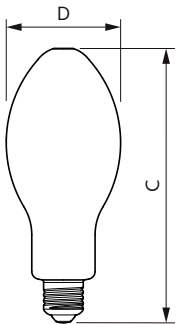

## Versions

E27 ED 75mm Frosted

E27 ED 90mm Frosted

E40 ED90. Frosted

## Dimensional drawing

Product	D	C
TForce Core LED HPL 18W E27 840 FR	75 mm	180 mm
TForce Core LED HPL 18W E27 830 FR	75 mm	180 mm
TForce Core LED HPL 13W E27 840 FR	75 mm	180 mm
TForce Core LED HPL 13W E27 830 FR	75 mm	180 mm