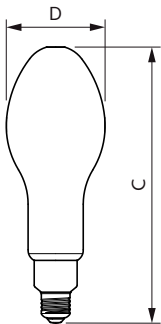

## Versions

E27 ED 75mm Frosted

E27 ED 90mm Frosted

E40 ED90. Frosted

## Dimensional drawing

Product	D	C
TForce Core LED HPL 18W E27 840 FR	75 mm	180 mm
TForce Core LED HPL 18W E27 830 FR	75 mm	180 mm
TForce Core LED HPL 13W E27 840 FR	75 mm	180 mm
TForce Core LED HPL 13W E27 830 FR	75 mm	180 mm