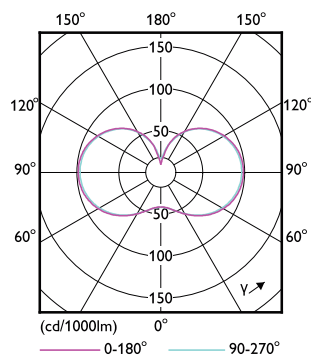

Order Code	Full Product Name	Luminous Flux (Rated) (Nom)
75035000	TForce Core LED HPL 26W E27 840 FR	4000 lm
29927600	TForce Core LED HPL 36W E27 830 FR	-
29929000	TForce Core LED HPL 36W E27 840 FR	-
29931300	TForce Core LED HPL 36W E40 830 FR	-
29933700	TForce Core LED HPL 36W E40 840 FR	-

Mechanical and Housing

Order Code	Full Product Name	Bulb Shape
75025100	TForce Core LED HPL 13W E27 830 FR	ED75
75027500	TForce Core LED HPL 13W E27 840 FR	ED75
75029900	TForce Core LED HPL 18W E27 830 FR	ED75
75031200	TForce Core LED HPL 18W E27 840 FR	ED75
75033600	TForce Core LED HPL 26W E27 830 FR	ED90

Order Code	Full Product Name	Bulb Shape
75035000	TForce Core LED HPL 26W E27 840 FR	ED90
29927600	TForce Core LED HPL 36W E27 830 FR	ED90.
29929000	TForce Core LED HPL 36W E27 840 FR	ED90.
29931300	TForce Core LED HPL 36W E40 830 FR	ED90.
29933700	TForce Core LED HPL 36W E40 840 FR	ED90.

Temperature

Order Code	Full Product Name	T-Case Maximum (Nom)
75025100	TForce Core LED HPL 13W E27 830 FR	62 °C
75027500	TForce Core LED HPL 13W E27 840 FR	62 °C
75029900	TForce Core LED HPL 18W E27 830 FR	70 °C
75031200	TForce Core LED HPL 18W E27 840 FR	70 °C
75033600	TForce Core LED HPL 26W E27 830 FR	74 °C
75035000	TForce Core LED HPL 26W E27 840 FR	74 °C
29927600	TForce Core LED HPL 36W E27 830 FR	60 °C
29929000	TForce Core LED HPL 36W E27 840 FR	60 °C
29931300	TForce Core LED HPL 36W E40 830 FR	60 °C
29933700	TForce Core LED HPL 36W E40 840 FR	60 °C