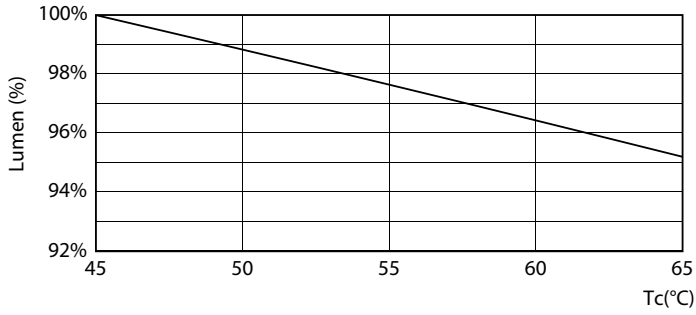

Ecofit Ledtubes T8

Lifetime

LEDtube Ecofit 16W G13 840 24D ND