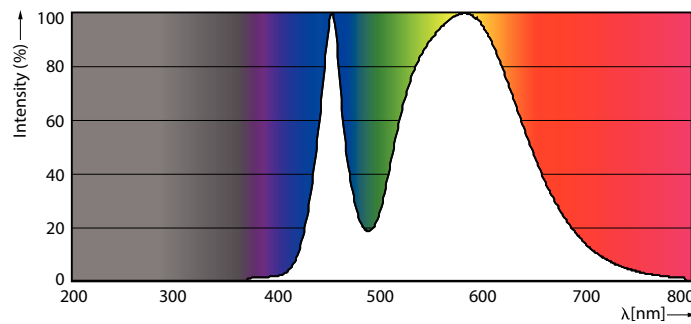

LEDtube Ecofit 16W G13 840 24D ND