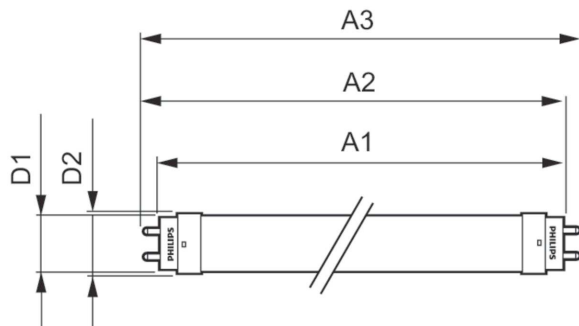

### Product data

General Information		Power Factor (Nom)		0.5
Cap-Base	G13 [ Medium Bi-Pin Fluorescent]	Voltage (Nom)		220-240 V
EU RoHS compliant	Yes	<b>Temperature</b>		
Nominal Lifetime (Nom)	15000 h	T-Ambient (Max)		45 °C
Switching Cycle	50000X	T-Ambient (Min)		-20 °C
<b>Light Technical</b>		T-Storage (Max)		65 °C
Colour Code	840 [ CCT of 4000K]	T-Storage (Min)		-40 °C
Beam Angle (Nom)	240 °	T-Case Maximum (Nom)		55 °C
Luminous Flux (Nom)	1600 lm	<b>Controls and Dimming</b>		
Colour Designation	Cool White (CW)	Dimmable		No
Colour Temperature, horizontal (Nom)	4000 K	<b>Mechanical and Housing</b>		
Luminous Efficacy (rated) (Nom)	100.00 lm/W	Bulb Material		Glass
Color Consistency	<6	Product Length		1200 mm
Colour Rendering Index horiz (Nom)	80	<b>Approval and Application</b>		
LLMF At End Of Nominal Lifetime (Nom)	70 %	Energy Efficiency Label		A+
<b>Operating and Electrical</b>		Energy Saving Product		Yes
Input Frequency	50 to 60 Hz	Approval Marks		RoHS compliance CE marking KEMA Keur certificate
Power (Rated) (Nom)	16 W			
Starting Time (Nom)	0.5 s			
Warm Up Time to 60% Light (Nom)	0.5 s			

## Dimensional drawing

TLED Ecofit EU 1200mm 16W 1600lm 4000K

Product	D1	D2	A1	A2	A3
Ecofit LEDtube 1200mm 16W 840 T8 I	25.7 mm	28 mm	1198 mm	1205 mm	1212 mm