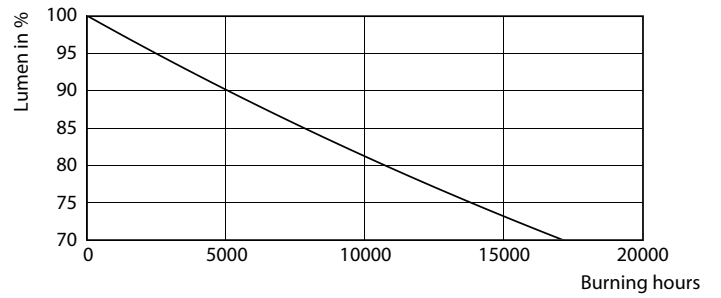

Product data

| General Information | | Power Factor (Nom) | | 0.5 |
|---------------------------------------|----------------------------------|---------------------------------|--|-----|
| Cap-Base | G13 [Medium Bi-Pin Fluorescent] | Voltage (Nom) | 220-240 V | |
| EU RoHS compliant | Yes | Temperature | | |
| Nominal Lifetime (Nom) | 15000 h | T-Ambient (Max) | 45 °C | |
| Switching Cycle | 50000X | T-Ambient (Min) | -20 °C | |
| Light Technical | | T-Storage (Max) | 65 °C | |
| Colour Code | 865 [CCT of 6500K] | T-Storage (Min) | -40 °C | |
| Beam Angle (Nom) | 240 ° | T-Case Maximum (Nom) | 55 °C | |
| Luminous Flux (Nom) | 800 lm | Controls and Dimming | | |
| Colour Designation | Cool Daylight | Dimmable | No | |
| Colour Temperature, horizontal (Nom) | 6500 K | Mechanical and Housing | | |
| Luminous Efficacy (rated) (Nom) | 100.00 lm/W | Bulb Material | Glass | |
| Color Consistency | <6 | Product Length | 600 mm | |
| Colour Rendering Index horiz (Nom) | 80 | Approval and Application | | |
| LLMF At End Of Nominal Lifetime (Nom) | 70 % | Energy Efficiency Label | A+ | |
| Operating and Electrical | | Energy Saving Product | Yes | |
| Input Frequency | 50 to 60 Hz | Approval Marks | RoHS compliance CE marking KEMA Keur certificate | |
| Power (Rated) (Nom) | 8 W | | | |
| Starting Time (Nom) | 0.5 s | | | |
| Warm Up Time to 60% Light (Nom) | 0.5 s | | | |

Photometric data

LEDtube Ecofit 16W G13 840 24D ND

LEDtube Ecofit 8W G13 865 24D ND

LEDtube Ecofit 16W G13 865 24D ND

Ecofit Ledtubes T8

Lifetime

LEDtube Ecofit 16W G13 840 24D ND

LEDtube Ecofit 16W G13 840 24D ND