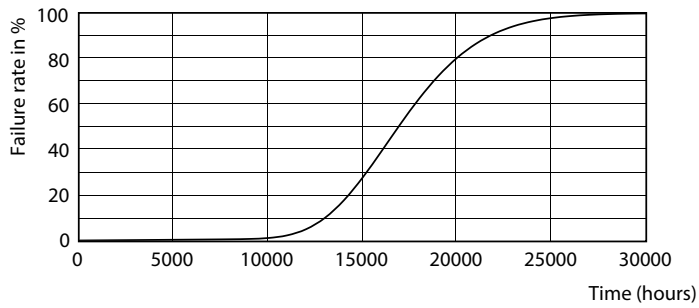

Product data

| General Information | | Power Factor (Nom) | | 0.5 |
|---------------------------------------|----------------------------------|---------------------------------|--|-----|
| Cap-Base | G13 [Medium Bi-Pin Fluorescent] | Voltage (Nom) | 220-240 V | |
| EU RoHS compliant | Yes | Temperature | | |
| Nominal Lifetime (Nom) | 15000 h | T-Ambient (Max) | 45 °C | |
| Switching Cycle | 50000X | T-Ambient (Min) | -20 °C | |
| Light Technical | | T-Storage (Max) | 65 °C | |
| Colour Code | 865 [CCT of 6500K] | T-Storage (Min) | -40 °C | |
| Beam Angle (Nom) | 240 ° | T-Case Maximum (Nom) | 55 °C | |
| Luminous Flux (Nom) | 800 lm | Controls and Dimming | | |
| Colour Designation | Cool Daylight | Dimmable | No | |
| Colour Temperature, horizontal (Nom) | 6500 K | Mechanical and Housing | | |
| Luminous Efficacy (rated) (Nom) | 100.00 lm/W | Bulb Material | Glass | |
| Color Consistency | <6 | Product Length | 600 mm | |
| Colour Rendering Index horiz (Nom) | 80 | Approval and Application | | |
| LLMF At End Of Nominal Lifetime (Nom) | 70 % | Energy Efficiency Label | A+ | |
| Operating and Electrical | | Energy Saving Product | Yes | |
| Input Frequency | 50 to 60 Hz | Approval Marks | RoHS compliance CE marking KEMA Keur certificate | |
| Power (Rated) (Nom) | 8 W | | | |
| Starting Time (Nom) | 0.5 s | | | |
| Warm Up Time to 60% Light (Nom) | 0.5 s | | | |

Photometric data

LEDtube Ecofit 16W G13 840 24D ND

LEDtube Ecofit 8W G13 865 24D ND

LEDtube Ecofit 16W G13 865 24D ND

Ecofit Ledtubes T8

Lifetime

LEDtube Ecofit 16W G13 840 24D ND

LEDtube Ecofit 16W G13 840 24D ND