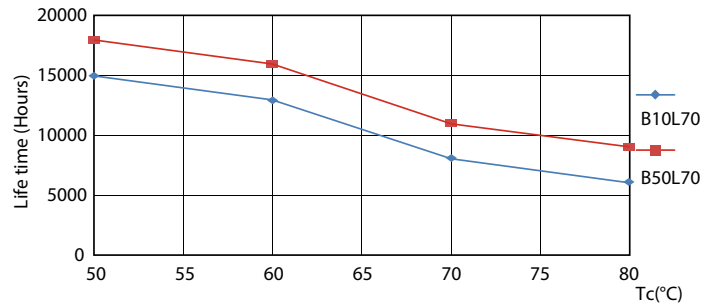

Product data

| General Information | | Power Factor (Nom) | | 0.5 |
|---------------------------------------|----------------------------------|---------------------------------|--|-----|
| Cap-Base | G13 [Medium Bi-Pin Fluorescent] | Voltage (Nom) | 220-240 V | |
| EU RoHS compliant | Yes | Temperature | | |
| Nominal Lifetime (Nom) | 15000 h | T-Ambient (Max) | 45 °C | |
| Switching Cycle | 50000X | T-Ambient (Min) | -20 °C | |
| Light Technical | | T-Storage (Max) | 65 °C | |
| Colour Code | 865 [CCT of 6500K] | T-Storage (Min) | -40 °C | |
| Beam Angle (Nom) | 240 ° | T-Case Maximum (Nom) | 55 °C | |
| Luminous Flux (Nom) | 800 lm | Controls and Dimming | | |
| Colour Designation | Cool Daylight | Dimmable | No | |
| Colour Temperature, horizontal (Nom) | 6500 K | Mechanical and Housing | | |
| Luminous Efficacy (rated) (Nom) | 100.00 lm/W | Bulb Material | Glass | |
| Color Consistency | <6 | Product Length | 600 mm | |
| Colour Rendering Index horiz (Nom) | 80 | Approval and Application | | |
| LLMF At End Of Nominal Lifetime (Nom) | 70 % | Energy Efficiency Label | A+ | |
| Operating and Electrical | | Energy Saving Product | Yes | |
| Input Frequency | 50 to 60 Hz | Approval Marks | RoHS compliance CE marking KEMA Keur certificate | |
| Power (Rated) (Nom) | 8 W | | | |
| Starting Time (Nom) | 0.5 s | | | |
| Warm Up Time to 60% Light (Nom) | 0.5 s | | | |

Photometric data

LEDtube Ecofit 16W G13 840 24D ND

LEDtube Ecofit 8W G13 865 24D ND

LEDtube Ecofit 16W G13 865 24D ND

Ecofit Ledtubes T8

Lifetime

LEDtube Ecofit 16W G13 840 24D ND

LEDtube Ecofit 16W G13 840 24D ND