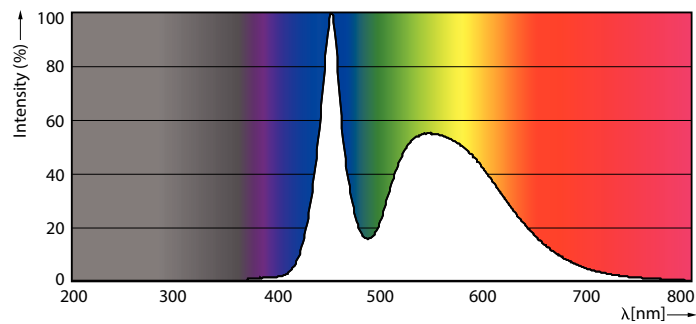

LEDtube Ecofit 16W G13 865 24D ND