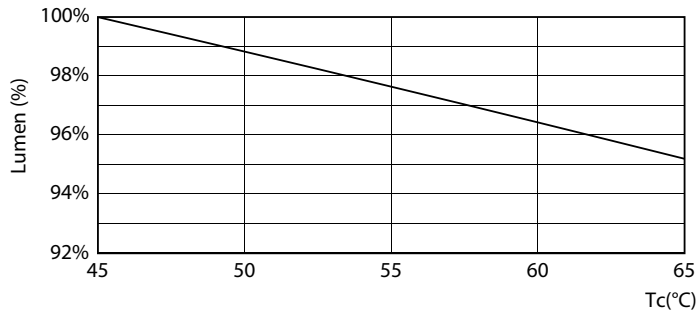

Product data

| General Information | | Power Factor (Nom) | | 0.5 |
|---------------------------------------|----------------------------------|---------------------------------|--|-----|
| Cap-Base | G13 [Medium Bi-Pin Fluorescent] | Voltage (Nom) | 220-240 V | |
| EU RoHS compliant | Yes | Temperature | | |
| Nominal Lifetime (Nom) | 15000 h | T-Ambient (Max) | 45 °C | |
| Switching Cycle | 50000X | T-Ambient (Min) | -20 °C | |
| Light Technical | | T-Storage (Max) | 65 °C | |
| Colour Code | 865 [CCT of 6500K] | T-Storage (Min) | -40 °C | |
| Beam Angle (Nom) | 240 ° | T-Case Maximum (Nom) | 55 °C | |
| Luminous Flux (Nom) | 800 lm | Controls and Dimming | | |
| Colour Designation | Cool Daylight | Dimmable | No | |
| Colour Temperature, horizontal (Nom) | 6500 K | Mechanical and Housing | | |
| Luminous Efficacy (rated) (Nom) | 100.00 lm/W | Bulb Material | Glass | |
| Color Consistency | <6 | Product Length | 600 mm | |
| Colour Rendering Index horiz (Nom) | 80 | Approval and Application | | |
| LLMF At End Of Nominal Lifetime (Nom) | 70 % | Energy Efficiency Label | A+ | |
| Operating and Electrical | | Energy Saving Product | Yes | |
| Input Frequency | 50 to 60 Hz | Approval Marks | RoHS compliance CE marking KEMA Keur certificate | |
| Power (Rated) (Nom) | 8 W | | | |
| Starting Time (Nom) | 0.5 s | | | |
| Warm Up Time to 60% Light (Nom) | 0.5 s | | | |

Dimensional drawing

TLED Ecofit EU 600mm 8W 800lm 6500K

| Product | D1 | D2 | A1 | A2 | A3 |
|----------------------------------|---------|-------|----------|----------|----------|
| Ecofit LEDtube 600mm 8W 865 T8 I | 25.7 mm | 28 mm | 588.5 mm | 595.5 mm | 602.5 mm |

Photometric data

LEDtube Ecofit 16W G13 840 24D ND

LEDtube Ecofit 8W G13 865 24D ND

LEDtube Ecofit 16W G13 865 24D ND

Ecofit Ledtubes T8

Lifetime

LEDtube Ecofit 16W G13 840 24D ND

LEDtube Ecofit 16W G13 840 24D ND