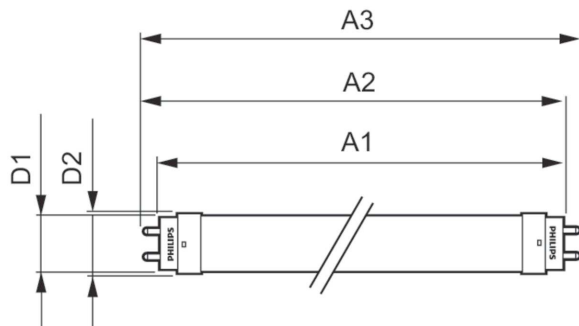

Product data

| General Information | | Power Factor (Nom) | | 0.5 |
|---------------------------------------|----------------------------------|---------------------------------|--|-----|
| Cap-Base | G13 [Medium Bi-Pin Fluorescent] | Voltage (Nom) | 220-240 V | |
| EU RoHS compliant | Yes | Temperature | | |
| Nominal Lifetime (Nom) | 15000 h | T-Ambient (Max) | 45 °C | |
| Switching Cycle | 50000X | T-Ambient (Min) | -20 °C | |
| Light Technical | | T-Storage (Max) | 65 °C | |
| Colour Code | 865 [CCT of 6500K] | T-Storage (Min) | -40 °C | |
| Beam Angle (Nom) | 240 ° | T-Case Maximum (Nom) | 55 °C | |
| Luminous Flux (Nom) | 800 lm | Controls and Dimming | | |
| Colour Designation | Cool Daylight | Dimmable | No | |
| Colour Temperature, horizontal (Nom) | 6500 K | Mechanical and Housing | | |
| Luminous Efficacy (rated) (Nom) | 100.00 lm/W | Bulb Material | Glass | |
| Color Consistency | <6 | Product Length | 600 mm | |
| Colour Rendering Index horiz (Nom) | 80 | Approval and Application | | |
| LLMF At End Of Nominal Lifetime (Nom) | 70 % | Energy Efficiency Label | A+ | |
| Operating and Electrical | | Energy Saving Product | Yes | |
| Input Frequency | 50 to 60 Hz | Approval Marks | RoHS compliance CE marking KEMA Keur certificate | |
| Power (Rated) (Nom) | 8 W | | | |
| Starting Time (Nom) | 0.5 s | | | |
| Warm Up Time to 60% Light (Nom) | 0.5 s | | | |

Ecofit Ledtubes T8

| | |
|-------------------------------|----------------------------------|
| Energy Consumption kWh/1000 h | 8 kWh |
| Product Data | |
| Full product code | 871869969706800 |
| Order product name | Ecofit LEDtube 600mm 8W 865 T8 I |
| EAN/UPC - Product | 8718699697068 |
| Order code | 69706800 |

Dimensional drawing

TLED Ecofit EU 600mm 8W 800lm 6500K

| Product | D1 | D2 | A1 | A2 | A3 |
|----------------------------------|---------|-------|----------|----------|----------|
| Ecofit LEDtube 600mm 8W 865 T8 I | 25.7 mm | 28 mm | 588.5 mm | 595.5 mm | 602.5 mm |