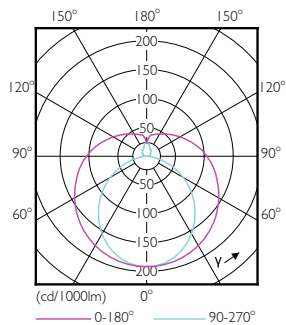

Photometric data

LEDtube Ecofit 16W G13 840 24D ND