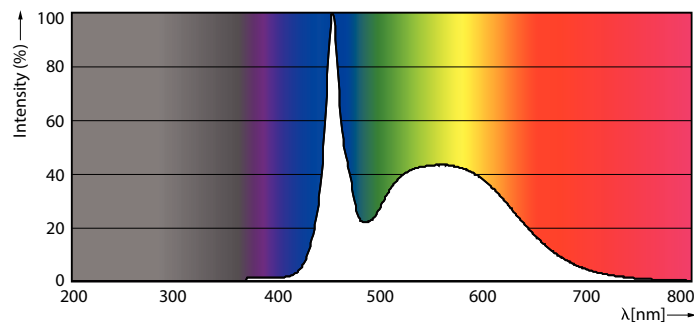

Photometric data

MAS LEDtube HF 1500mm UO 24W865 T8

MAS LEDtube HF 1500mm UO 24W865 T8