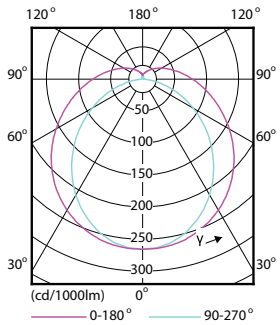

MASTER LEDtube InstantFit HF

Photometric data

LEDtube HF 1200mm 1500mm UO T8