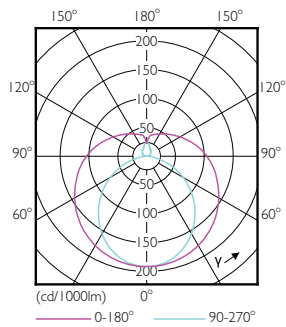

Product data

General Information		Power Factor (Nom)		0.5
Cap-Base	G13 [Medium Bi-Pin Fluorescent]	Voltage (Nom)		220-240 V
EU RoHS compliant	Yes	Temperature		
Nominal Lifetime (Nom)	15000 h	T-Ambient (Max)		45 °C
Switching Cycle	50000X	T-Ambient (Min)		-20 °C
Light Technical		T-Storage (Max)		65 °C
Colour Code	840 [CCT of 4000K]	T-Storage (Min)		-40 °C
Beam Angle (Nom)	240 °	T-Case Maximum (Nom)		60 °C
Luminous Flux (Nom)	2000 lm	Controls and Dimming		
Colour Designation	Cool White (CW)	Dimmable		No
Colour Temperature, horizontal (Nom)	4000 K	Mechanical and Housing		
Luminous Efficacy (rated) (Nom)	100.00 lm/W	Bulb Material		Glass
Color Consistency	<6	Product Length		1500 mm
Colour Rendering Index horiz (Nom)	80	Approval and Application		
LLMF At End Of Nominal Lifetime (Nom)	70 %	Energy Efficiency Label		A+
Operating and Electrical		Energy Saving Product		Yes
Input Frequency	50 to 60 Hz	Approval Marks		RoHS compliance CE marking KEMA Keur certificate
Power (Rated) (Nom)	20 W			
Starting Time (Nom)	0.5 s			
Warm Up Time to 60% Light (Nom)	0.5 s			

Numerator - Quantity Per Pack	1
Numerator - Packs per outer box	20
Material Nr. (12NC)	929001338122
Net Weight (Piece)	0.310 kg

Dimensional drawing

A3

Product	D1	D2	A1	A2	A3
Ecofit LEDtube 1500mm 20W 840 T8 I	25.7 mm	28 mm	1500 mm	1507.1 mm	1514.2 mm

TLED 5ft 220-240V 20-57W 2000lm 4000K

Photometric data

LEDtube Ecofit 16W G13 840 24D ND

LEDtube Ecofit 16W G13 840 24D ND

LEDtube Ecofit 20W G13 840 24D ND

Ecofit Ledtubes T8

Lifetime

LEDtube Ecofit 16W G13 840 24D ND