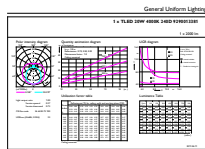

LEDtube Ecofit 20W G13 840 24D ND