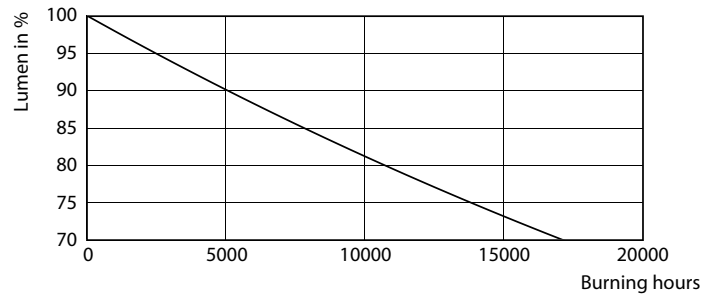

Product data

General Information		Power Factor (Nom)		0.5
Cap-Base	G13 [Medium Bi-Pin Fluorescent]	Voltage (Nom)		220-240 V
EU RoHS compliant	Yes	Temperature		
Nominal Lifetime (Nom)	15000 h	T-Ambient (Max)		45 °C
Switching Cycle	50000X	T-Ambient (Min)		-20 °C
Light Technical		T-Storage (Max)		65 °C
Colour Code	840 [CCT of 4000K]	T-Storage (Min)		-40 °C
Beam Angle (Nom)	240 °	T-Case Maximum (Nom)		60 °C
Luminous Flux (Nom)	2000 lm	Controls and Dimming		
Colour Designation	Cool White (CW)	Dimmable		No
Colour Temperature, horizontal (Nom)	4000 K	Mechanical and Housing		
Luminous Efficacy (rated) (Nom)	100.00 lm/W	Bulb Material		Glass
Color Consistency	<6	Product Length		1500 mm
Colour Rendering Index horiz (Nom)	80	Approval and Application		
LLMF At End Of Nominal Lifetime (Nom)	70 %	Energy Efficiency Label		A+
Operating and Electrical		Energy Saving Product		Yes
Input Frequency	50 to 60 Hz	Approval Marks		RoHS compliance CE marking KEMA Keur certificate
Power (Rated) (Nom)	20 W			
Starting Time (Nom)	0.5 s			
Warm Up Time to 60% Light (Nom)	0.5 s			

TLED 5ft 220-240V 20-57W 2000lm 4000K

Photometric data

LEDtube Ecofit 16W G13 840 24D ND

LEDtube Ecofit 16W G13 840 24D ND

LEDtube Ecofit 20W G13 840 24D ND

Ecofit Ledtubes T8

Lifetime

LEDtube Ecofit 16W G13 840 24D ND