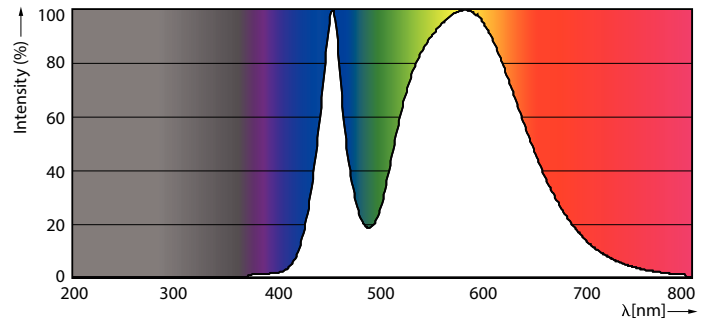

Ecofit Ledtubes T8

Energy Consumption kWh/1000 h	20 kWh
Product Data	
Full product code	871869969708200
Order product name	Ecofit LEDtube 1500mm 20W 840 T8 I
EAN/UPC - Product	8718699697082
Order code	69708200

Numerator - Quantity Per Pack	1
Numerator - Packs per outer box	20
Material Nr. (12NC)	929001338122
Net Weight (Piece)	0.310 kg

Dimensional drawing

A3

Product	D1	D2	A1	A2	A3
Ecofit LEDtube 1500mm 20W 840 T8 I	25.7 mm	28 mm	1500 mm	1507.1 mm	1514.2 mm

TLED 5ft 220-240V 20-57W 2000lm 4000K

Photometric data

LEDtube Ecofit 16W G13 840 24D ND

LEDtube Ecofit 16W G13 840 24D ND

LEDtube Ecofit 20W G13 840 24D ND