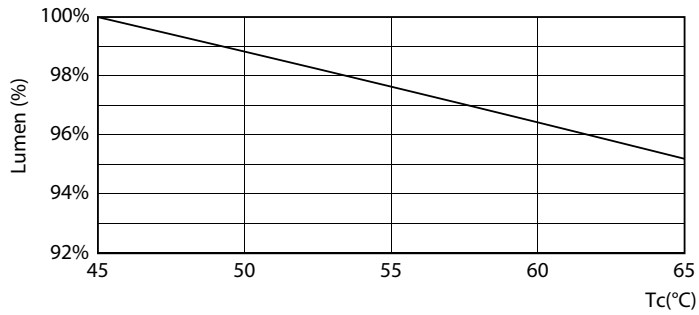

Product data

General Information		Power Factor (Nom)		0.5
Cap-Base	G13 [Medium Bi-Pin Fluorescent]	Voltage (Nom)		220-240 V
EU RoHS compliant	Yes	Temperature		
Nominal Lifetime (Nom)	15000 h	T-Ambient (Max)		45 °C
Switching Cycle	50000X	T-Ambient (Min)		-20 °C
Light Technical		T-Storage (Max)		65 °C
Colour Code	840 [CCT of 4000K]	T-Storage (Min)		-40 °C
Beam Angle (Nom)	240 °	T-Case Maximum (Nom)		60 °C
Luminous Flux (Nom)	2000 lm	Controls and Dimming		
Colour Designation	Cool White (CW)	Dimmable		No
Colour Temperature, horizontal (Nom)	4000 K	Mechanical and Housing		
Luminous Efficacy (rated) (Nom)	100.00 lm/W	Bulb Material		Glass
Color Consistency	<6	Product Length		1500 mm
Colour Rendering Index horiz (Nom)	80	Approval and Application		
LLMF At End Of Nominal Lifetime (Nom)	70 %	Energy Efficiency Label		A+
Operating and Electrical		Energy Saving Product		Yes
Input Frequency	50 to 60 Hz	Approval Marks		RoHS compliance CE marking KEMA Keur certificate
Power (Rated) (Nom)	20 W			
Starting Time (Nom)	0.5 s			
Warm Up Time to 60% Light (Nom)	0.5 s			

TLED 5ft 220-240V 20-57W 2000lm 4000K

Photometric data

LEDtube Ecofit 16W G13 840 24D ND

LEDtube Ecofit 16W G13 840 24D ND

LEDtube Ecofit 20W G13 840 24D ND

Ecofit Ledtubes T8

Lifetime

LEDtube Ecofit 16W G13 840 24D ND