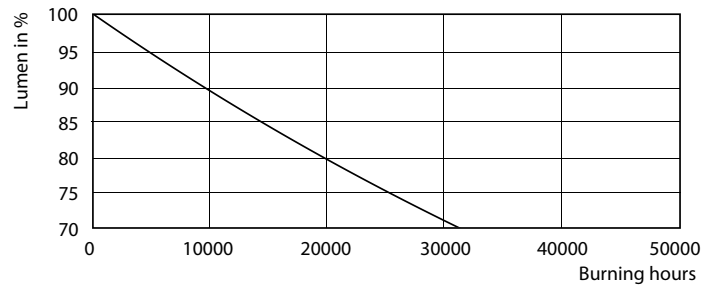

Product data

General Information		
Cap-Base	G13 [Medium Bi-Pin Fluorescent]	
EU RoHS compliant	Yes	
Nominal Lifetime (Nom)	30000 h	
Switching Cycle	200000X	
Starting Time (Nom)		0.5 s
Warm Up Time to 60% Light (Nom)		0.5 s
Power Factor (Nom)		0.9
Voltage (Nom)		220-240 V
Light Technical		
Colour Code	840 [CCT of 4000K]	
Beam Angle (Nom)	240 °	
Luminous Flux (Nom)	800 lm	
Colour Designation	Cool White (CW)	
Colour Temperature, horizontal (Nom)	4000 K	
Luminous Efficacy (rated) (Nom)	100.00 lm/W	
Color Consistency	<6	
Colour Rendering Index horiz (Nom)	80	
LLMF At End Of Nominal Lifetime (Nom)	70 %	
Temperature		
T-Ambient (Max)		45 °C
T-Ambient (Min)		-20 °C
T-Storage (Max)		65 °C
T-Storage (Min)		-40 °C
T-Case Maximum (Nom)		40 °C
Operating and Electrical		
Input Frequency	50 to 60 Hz	
Power (Rated) (Nom)	8 W	
Controls and Dimming		
Dimmable	No	
Mechanical and Housing		
Bulb Material	Glass	
Product Length	600 mm	

CorePro LEDtube EM/Mains

Photometric data

LEDtube 1500mm 20W G13 840 2200lm

Lifetime

LEDtube 1500mm 20W G13 840 2200lm

LEDtube 1500mm 20W G13 840 2200lm