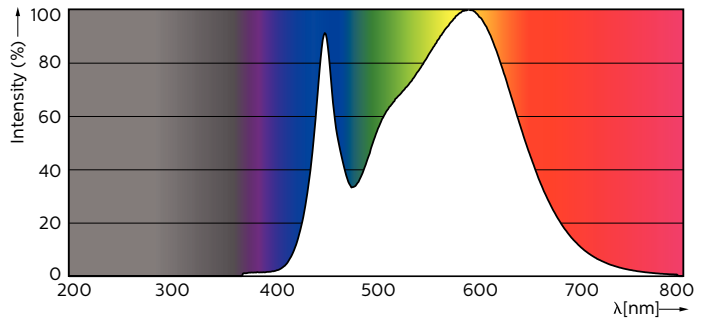

CorePro LEDtube EM/Mains

Approval and Application

Energy Efficiency Label	A+
Energy Saving Product	Yes
Approval Marks	CE marking RoHS compliance KEMA Keur certificate
Energy Consumption kWh/1000 h	8 kWh

Product Data

Full product code	871869671103300

Order product name	CorePro LEDtube 600mm 8W840
EAN/UPC - Product	8718696711033
Order code	71103300
Numerator - Quantity Per Pack	1
Numerator - Packs per outer box	10
Material Nr. (12NC)	929001338602
Net Weight (Piece)	0.120 kg

Dimensional drawing

A3

Product	D1	D2	A1	A2	A3
CorePro LEDtube 600mm 8W840	25.7 mm	28 mm	588.5 mm	595.5 mm	602.5 mm

TLED 2ft 8-18W 800lm 4000K G13 Ess-Corep

Photometric data

LEDtube 600mm 8W G13 840 800lm

LEDtube 1500mm 20W G13 840 2200lm