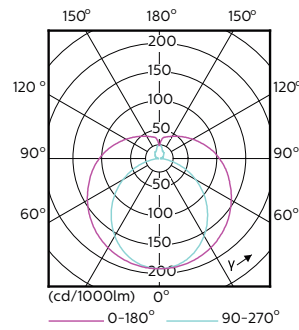

CorePro LEDtube EM/Mains

Mechanical and Housing

Bulb Material	Glass
Product Length	600 mm

Approval and Application

Energy Efficiency Label	A+
Energy Saving Product	Yes
Approval Marks	CE marking RoHS compliance KEMA Keur certificate
Energy Consumption kWh/1000 h	8 kWh

Product Data

Full product code	871869671105700
Order product name	CorePro LEDtube 600mm 8W865
EAN/UPC - Product	8718696711057
Order code	71105700
Numerator - Quantity Per Pack	1
Numerator - Packs per outer box	10
Material Nr. (12NC)	929001338702
Net Weight (Piece)	0.120 kg

Dimensional drawing

TLED 2ft 8-18W 800lm 6500K G13 Ess-Corepro

Product	D1	D2	A1	A2	A3
CorePro LEDtube 600mm 8W865	25.7 mm	28 mm	588.5 mm	595.5 mm	602.5 mm

Photometric data

LEDtube 600mm 8W G13 865 800lm

LEDtube 1500mm 20W G13 840 2200lm