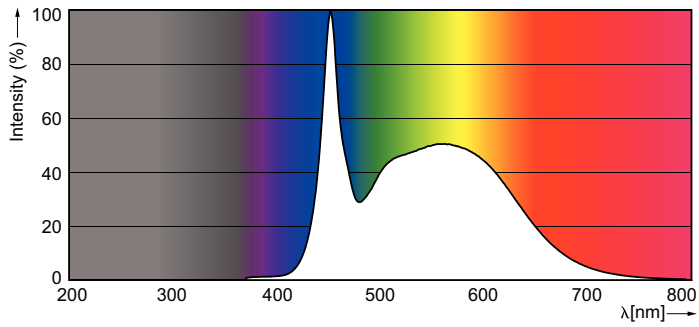

CorePro LEDtube EM/Mains

Photometric data

SDPO_MLEDGA_0051-Spectral Power distribution