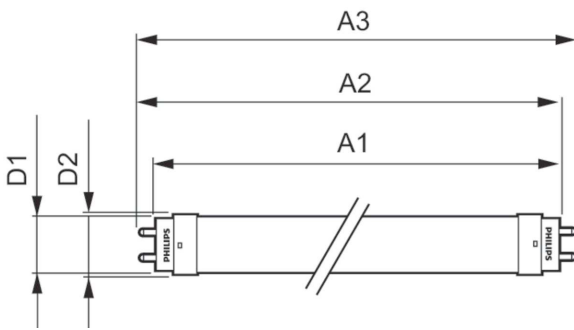

Warnings and Safety

• -

Product data

General Information		Operating and Electrical	
Cap-Base	G13 [Medium Bi-Pin Fluorescent]	Input Frequency	50 to 60 Hz
EU RoHS compliant	Yes	Power (Rated) (Nom)	8 W
Nominal Lifetime (Nom)	30000 h	Starting Time (Nom)	0.5 s
Switching Cycle	200000X	Warm Up Time to 60% Light (Nom)	0.5 s
Light Technical		Power Factor (Nom)	0.9
Colour Code	865 [CCT of 6500K]	Voltage (Nom)	220-240 V
Beam Angle (Nom)	240 °	Temperature	
Luminous Flux (Nom)	800 lm	T-Ambient (Max)	45 °C
Colour Designation	Cool Daylight	T-Ambient (Min)	-20 °C
Colour Temperature, horizontal (Nom)	6500 K	T-Storage (Max)	65 °C
Luminous Efficacy (rated) (Nom)	100.00 lm/W	T-Storage (Min)	-40 °C
Color Consistency	<6	T-Case Maximum (Nom)	40 °C
Colour Rendering Index horiz (Nom)	80	Controls and Dimming	
LLMF At End Of Nominal Lifetime (Nom)	70 %	Dimmable	No

CorePro LEDtube EM/Mains

Mechanical and Housing

Bulb Material	Glass
Product Length	600 mm

Approval and Application

Energy Efficiency Label	A+
Energy Saving Product	Yes
Approval Marks	CE marking RoHS compliance KEMA Keur certificate
Energy Consumption kWh/1000 h	8 kWh

Product Data

Full product code	871869671105700
Order product name	CorePro LEDtube 600mm 8W865
EAN/UPC - Product	8718696711057
Order code	71105700
Numerator - Quantity Per Pack	1
Numerator - Packs per outer box	10
Material Nr. (12NC)	929001338702
Net Weight (Piece)	0.120 kg

Dimensional drawing

TLED 2ft 8-18W 800lm 6500K G13 Ess-Corepro

Product	D1	D2	A1	A2	A3
CorePro LEDtube 600mm 8W865	25.7 mm	28 mm	588.5 mm	595.5 mm	602.5 mm

Photometric data

LEDtube 600mm 8W G13 865 800lm

LEDtube 1500mm 20W G13 840 2200lm