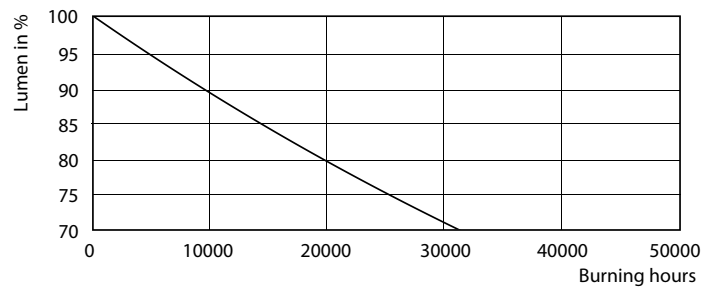

CorePro LEDtube EM/Mains

Mechanical and Housing

Bulb Material	Glass
Product Length	600 mm

Approval and Application

Energy Efficiency Label	A+
Energy Saving Product	Yes
Approval Marks	CE marking RoHS compliance KEMA Keur certificate
Energy Consumption kWh/1000 h	8 kWh

CorePro LEDtube EM/Mains

Photometric data

SDPO_MLEDGA_0051-Spectral Power distribution

Lifetime

LEDtube 1500mm 20W G13 840 2200lm

LEDtube 1500mm 20W G13 840 2200lm