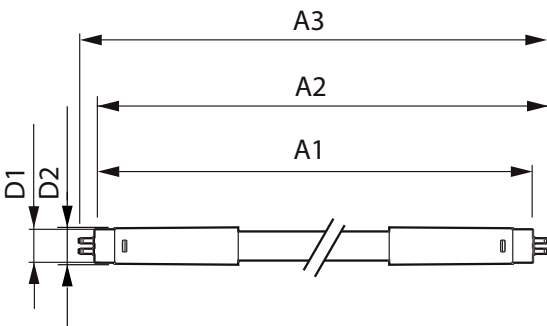

MASTER LEDtube InstantFit HF T5

Mechanical and Housing

Bulb Finish	Frosted
Bulb Material	Plastic
Product Length	1500 mm

Approval and Application

Energy Efficiency Label	A++
Energy Saving Product	Yes
Approval Marks	RoHS compliance TUV CE marking KEMA Keur certificate
Energy Consumption kWh/1000 h	42 kWh

Dimensional drawing

TLED 230V 37-80W 5600lm 160D 3000K G5 ND

Product	D1	D2	A1	A2	A3
Master LEDtube HF 1500mm UO 36W 830 T5	15.2 mm	21 mm	1447.8 mm	1454.9 mm	1462 mm

Photometric data

LEDtube 1500mm 36W G5 830 5200lm