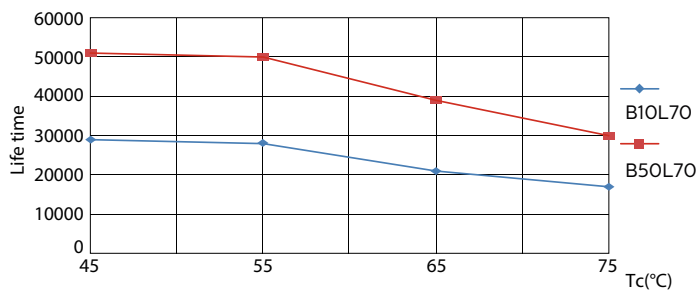

Product data

General Information	
Cap-Base	G5 [G5]
EU RoHS compliant	Yes
Nominal Lifetime (Nom)	60000 h
Switching Cycle	50000X
Light Technical	
Colour Code	830 [CCT of 3000K]
Beam Angle (Nom)	160 °
Luminous Flux (Nom)	5200 lm
Colour Designation	White (WH)
Colour Temperature, horizontal (Nom)	3000 K
Luminous Efficacy (rated) (Nom)	144.00 lm/W
Color Consistency	<6
Colour Rendering Index horiz (Nom)	80
LLMF At End Of Nominal Lifetime (Nom)	70 %
Operating and Electrical	
Input Frequency	40000-75000 Hz

LEDtube 1200mm 26W G5

MASTER LEDtube InstantFit HF T5

Photometric data

Lifetime

LEDtube 1500mm 36W G5 5600lm

LEDtube 1500mm 36W G5 5600lm

LEDtube 1500mm 36W G5 5600lm

LEDtube 1200mm 26W G5 3900lm