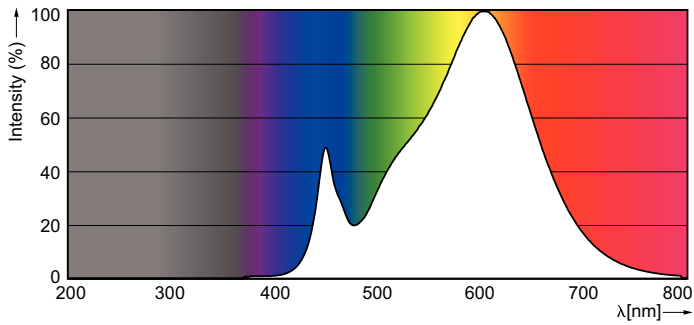

MASTER LEDtube InstantFit HF T5

Photometric data