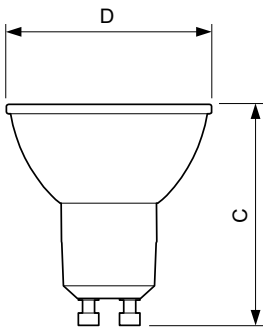

Dimensional drawing

GU10 230V4W-35W 235lm 25D 2700K GU10 Dim

Product	D	C
MASTER LED ExpertColor LED ExpertColor 3.9-35W GU10 927 25D	50 mm	54 mm

Photometric data

MASTER LEDspot ExpertColor MV 35W GU10 927 25D