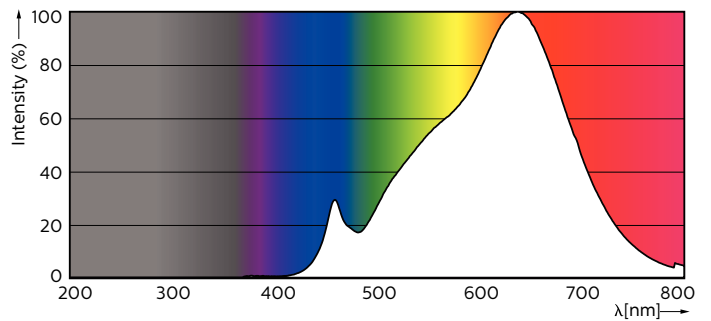

Product data

General Information		Colour Rendering Index horiz (Nom)		97
Cap-Base	GU10 [GU10]	LLMF At End Of Nominal Lifetime (Nom)		70 %
EU RoHS compliant	Yes	Luminous Flux in 90° Cone (Rated)		265 lm
Nominal Lifetime (Nom)	40000 h	Operating and Electrical		
Switching Cycle	50000X	Input Frequency	50 to 60 Hz	
Technical Type	3.9-35W	Power (Rated) (Nom)	3.9 W	
Light Technical		Lamp Current (Nom)	22 mA	
Colour Code	927	Wattage Equivalent	35 W	
Beam Angle (Nom)	25 °	Starting Time (Nom)	0.5 s	
Luminous Flux (Nom)	265 lm	Warm Up Time to 60% Light (Nom)	0.5 s	
Luminous Intensity (Nom)	700 cd	Power Factor (Nom)	0.8	
Colour Designation	Warm White (WW)	Voltage (Nom)	220-240 V	
Colour Temperature, horizontal (Nom)	2700 K			
Luminous Efficacy (rated) (Nom)	67.95 lm/W			
Color Consistency	<3			

Dimensional drawing

GU10 230V4W-35W 235lm 25D 2700K GU10 Dim

Product	D	C
MASTER LED ExpertColor LED ExpertColor 3.9-35W GU10 927 25D	50 mm	54 mm

Photometric data

MASTER LEDspot ExpertColor MV 35W GU10 927 25D

MASTER LEDspot ExpertColor MV 35W GU10 927 25D

MASTER LEDspot ExpertColor MV

Photometric data

MASTER LEDspot ExpertColor MV 35W GU10 927 25D

Lifetime

MASTER LEDspot ExpertColor MV 35W GU10 25D

MASTER LEDspot ExpertColor MV 35W GU10 25D